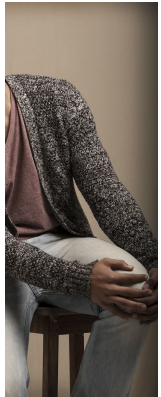

BOSS MODELS

CAPE TOWN

JOVAN JACKSON

Height: 186cm Chest: 101cm Waist: 83cm Suit: 40 R Shoe: 9 UK Hair: Black Eyes: Blue/Green

BOSS MODELS

CAPE TOWN

JOVAN JACKSON

Height: 186cm Chest: 101cm Waist: 83cm Suit: 40 R Shoe: 9 UK Hair: Black Eyes: Blue/Green