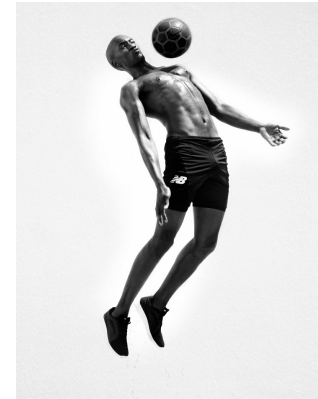

BOSS MODELS

CAPE TOWN

LUNGA MLANDU

Height: 188cm Chest: 96cm Waist: 86cm Suit: 40 L Shoe: 11 UK Hair: Black Eyes: Black