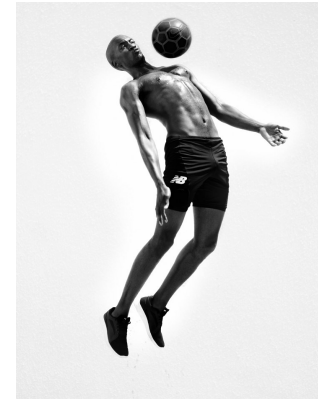

BOSS MODELS

CAPE TOWN

LUNGA MLANDU

Height: 188cm Chest: 96cm Waist: 86cm Suit: 40 L Shoe: 11 UK Hair: Black Eyes: Black

BOSS MODELS

CAPE TOWN

LUNGA MLANDU

Height: 188cm Chest: 96cm Waist: 86cm Suit: 40 L Shoe: 11 UK Hair: Black Eyes: Black