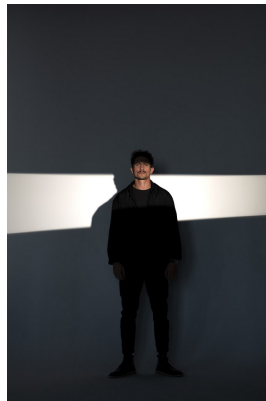

BOSS MODELS

CAPE TOWN

HENRY MARTIN

Height: 184cm Chest: 98cm Waist: 77cm Suit: 40 R Shoe: 11 UK Hair: Brown Eyes: Blue

BOSS MODELS

CAPE TOWN

HENRY MARTIN

Height: 184cm Chest: 98cm Waist: 77cm Suit: 40 R Shoe: 11 UK Hair: Brown Eyes: Blue