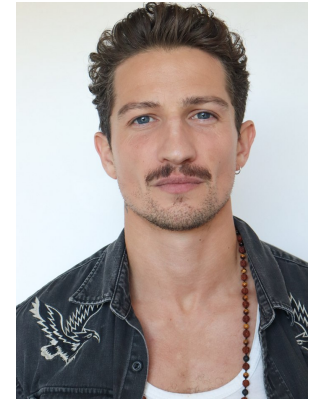

BOSS MODELS

CAPE TOWN

HENRY MARTIN

Height: 184cm Chest: 98cm Waist: 77cm Suit: 40 R Shoe: 11 UK Hair: Brown Eyes: Blue

BOSS MODELS

CAPE TOWN

HENRY MARTIN

Height: 184cm Chest: 98cm Waist: 77cm Suit: 40 R Shoe: 11 UK Hair: Brown Eyes: Blue