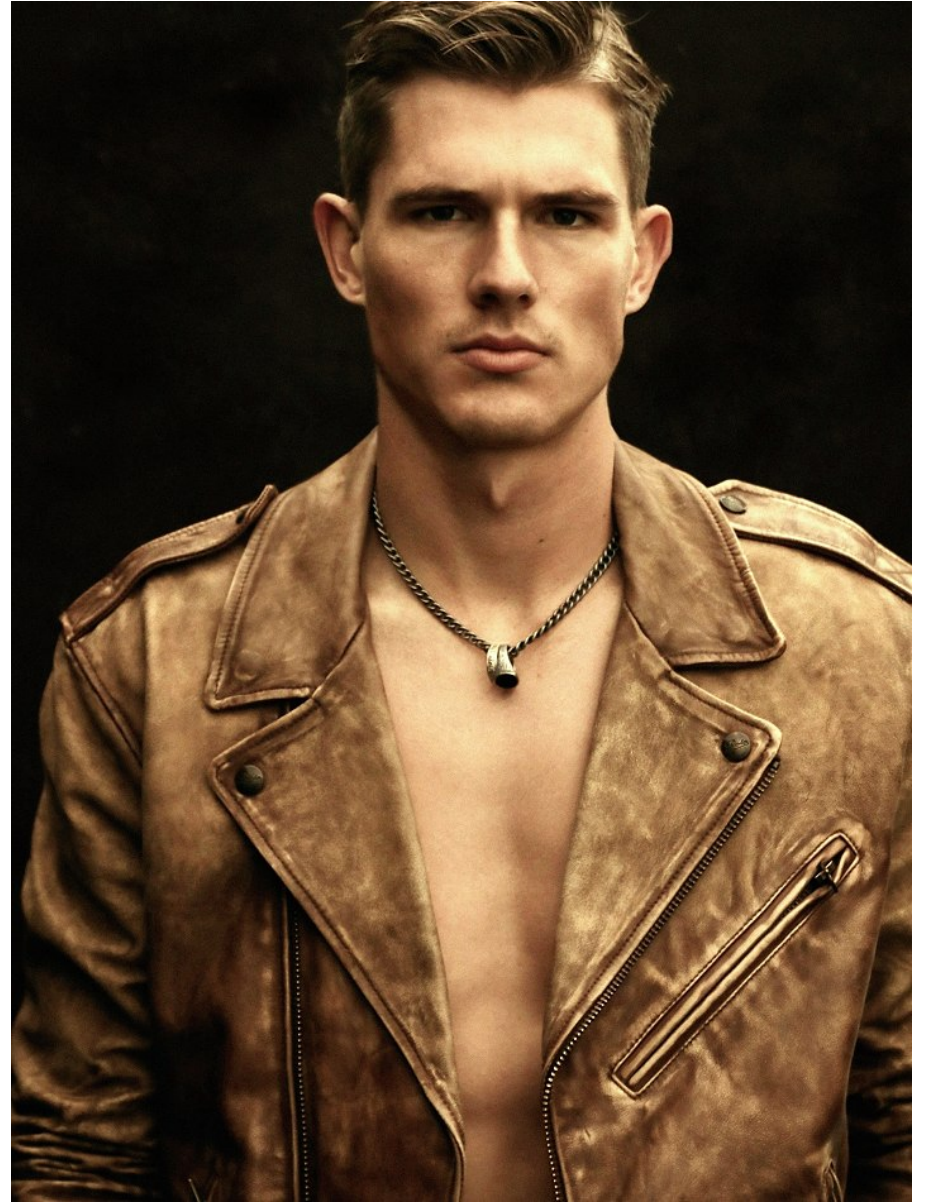

BOSS MODELS

CAPE TOWN

CALVIN KING

Height: 188cm Chest: 99cm Waist: 81cm Suit: 40 R Shoe: 10 UK Hair: Grey Brown Eyes: Green/Grey