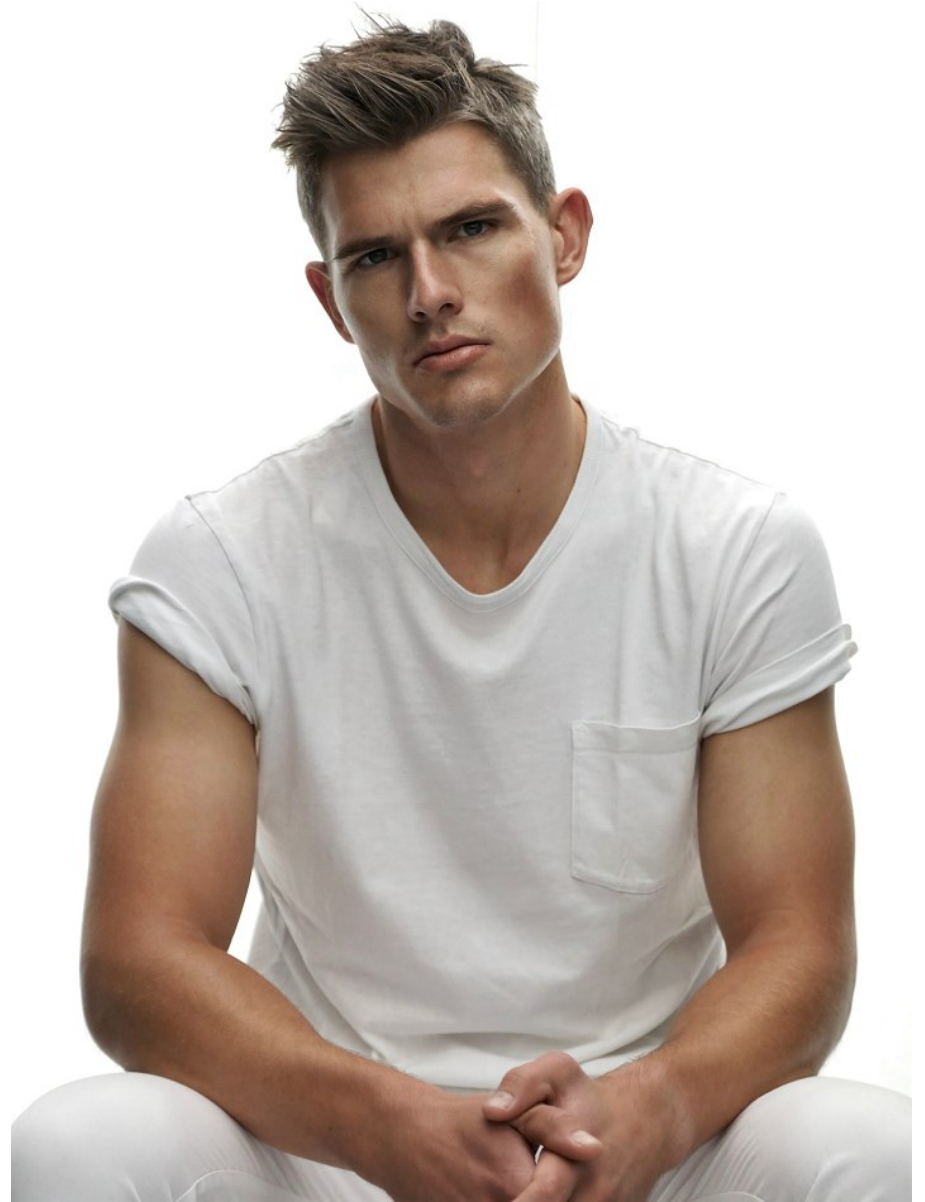

BOSS MODELS

CAPE TOWN

CALVIN KING

Height: 188cm Chest: 99cm Waist: 81cm Suit: 40 R Shoe: 10 UK Hair: Grey Brown Eyes: Green/Grey

BOSS MODELS

CAPE TOWN

THE ICONIC »» WHITE SHIRT ««

Crafted for professionalism, since 1851.

It's time to head to work. It's time to floor them with our values, our charisma, our sheer passion. It's time to floor them with our professionalism.

This Iconic White shirt from Arrow has been intricately perfected since 1851, for the professional who always dresses the part.

BOSS MODELS

CAPE TOWN

CALVIN KING

Height: 188cm Chest: 99cm Waist: 81cm Suit: 40 R Shoe: 10 UK Hair: Grey Brown Eyes: Green/Grey

BOSS MODELS

CAPE TOWN

CALVIN KING

Height: 188cm Chest: 99cm Waist: 81cm Suit: 40 R Shoe: 10 UK Hair: Grey Brown Eyes: Green/Grey