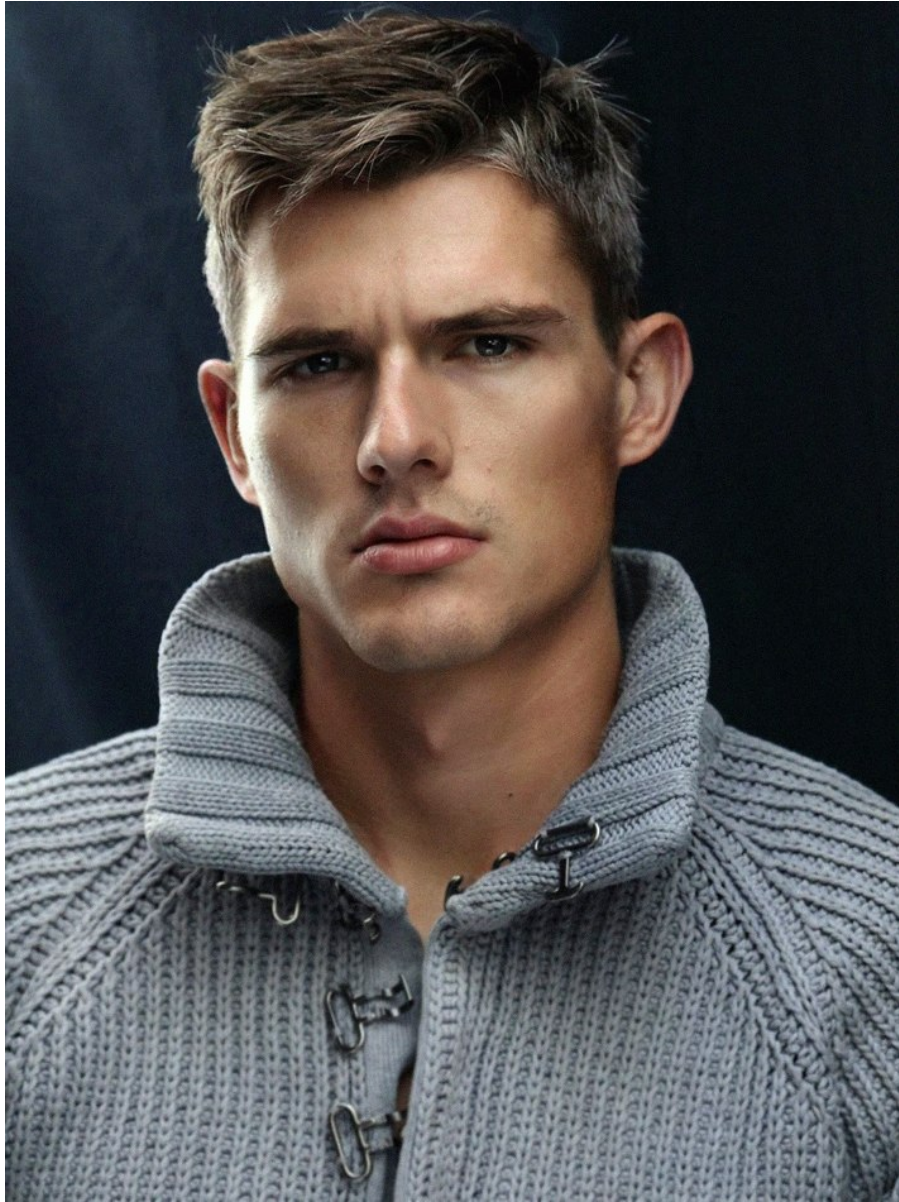

BOSS MODELS

CAPE TOWN

CALVIN KING

Height: 188cm Chest: 99cm Waist: 81cm Suit: 40 R Shoe: 10 UK Hair: Grey Brown Eyes: Green/Grey