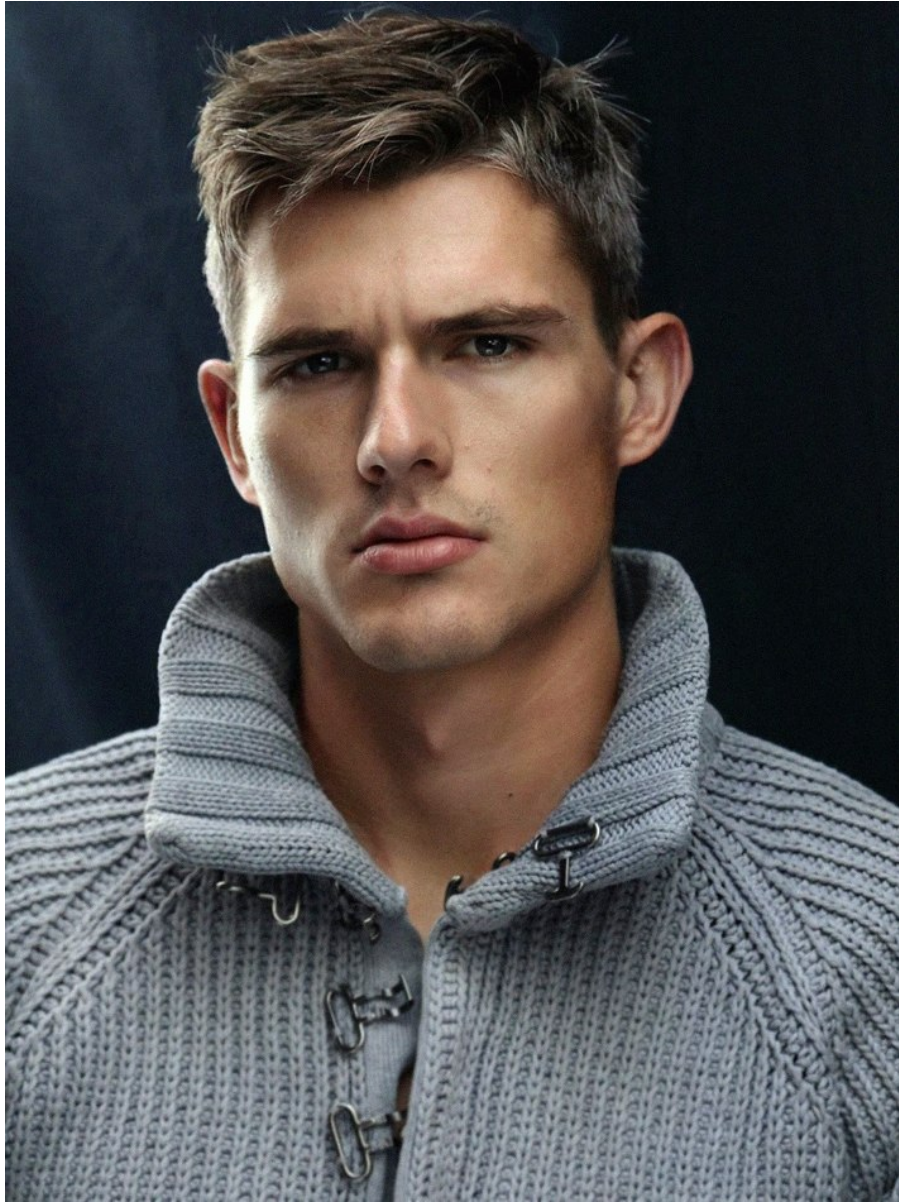

BOSS MODELS

CAPE TOWN

CALVIN KING

Height: 188cm Chest: 99cm Waist: 81cm Suit: 40 R Shoe: 10 UK Hair: Grey Brown Eyes: Green/Grey

BOSS MODELS

CAPE TOWN

THE ICONIC »» WHITE SHIRT ««

Crafted for professionalism, since 1851.

It's time to head to work. It's time to floor them with our values, our charisma, our sheer passion. It's time to floor them with our professionalism.

This Iconic White shirt from Arrow has been intricately perfected since 1851, for the professional who always dresses the part.

ARROW
»» ««
USA • 1851

CALVIN KING

Height: 188cm Chest: 99cm Waist: 81cm Suit: 40 R Shoe: 10 UK Hair: Grey Brown Eyes: Green/Grey

BOSS MODELS

CAPE TOWN

CALVIN KING

Height: 188cm Chest: 99cm Waist: 81cm Suit: 40 R Shoe: 10 UK Hair: Grey Brown Eyes: Green/Grey