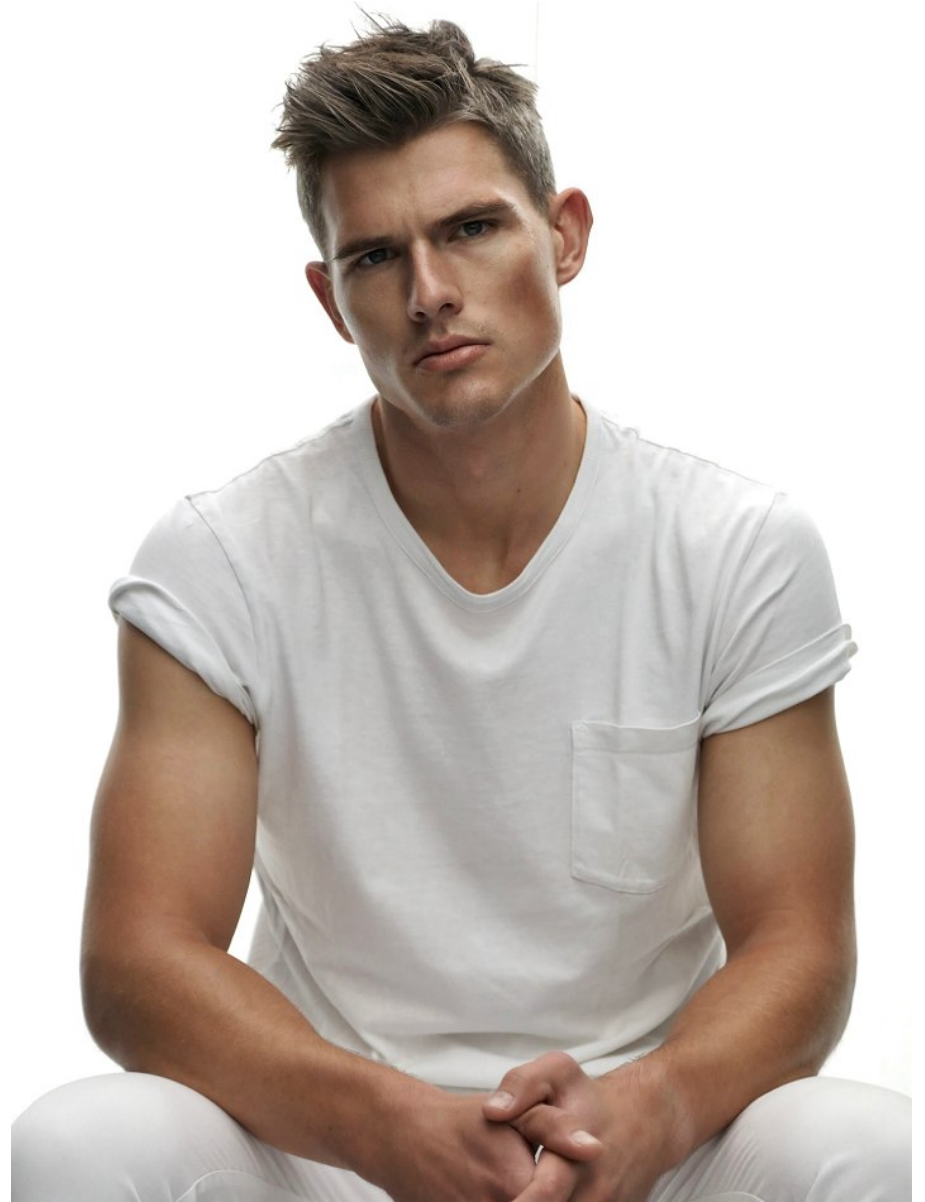

BOSS MODELS

CAPE TOWN

CALVIN KING

Height: 188cm Chest: 99cm Waist: 81cm Suit: 40 R Shoe: 10 UK Hair: Grey Brown Eyes: Green/Grey