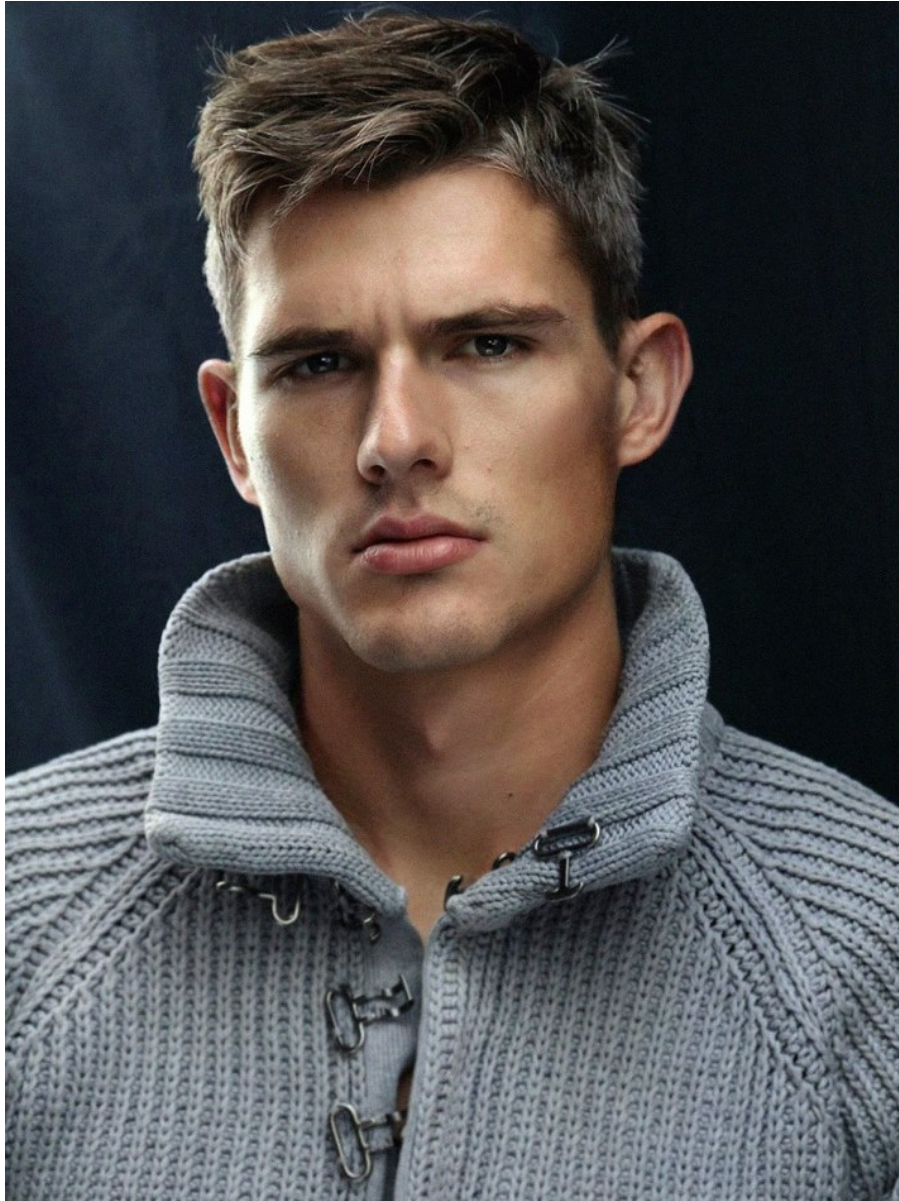

BOSS MODELS

CAPE TOWN

CALVIN KING

Height: 188cm Chest: 99cm Waist: 81cm Suit: 40 R Shoe: 10 UK Hair: Grey Brown Eyes: Green/Grey