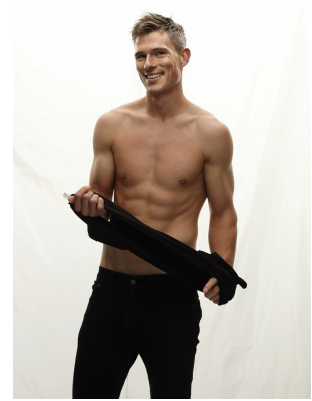

BOSS MODELS

CAPE TOWN

Image: Calvin King represented by Boss Models Cape Town

CALVIN KING

Height: 188cm Chest: 99cm Waist: 81cm Suit: 40 R Shoe: 10 UK Hair: Grey Brown Eyes: Green/Grey

BOSS MODELS

CAPE TOWN

CALVIN KING

Height: 188cm Chest: 99cm Waist: 81cm Suit: 40 R Shoe: 10 UK Hair: Grey Brown Eyes: Green/Grey