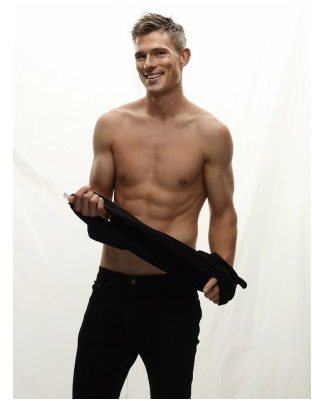

# BOSS MODELS

CAPE TOWN

Image: Calvin King represented by Boss Models Cape Town

## CALVIN KING

Height: 188cm Chest: 99cm Waist: 81cm Suit: 40 R Shoe: 10 UK Hair: Grey Brown Eyes: Green/Grey

# BOSS MODELS

CAPE TOWN