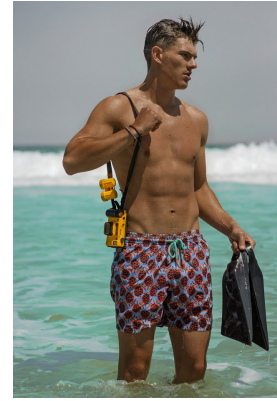

BOSS MODELS

CAPE TOWN

Image: Calvin King represented by Boss Models Cape Town

CALVIN KING

Height: 188cm Chest: 99cm Waist: 81cm Suit: 40 R Shoe: 10 UK Hair: Grey Brown Eyes: Green/Grey

BOSS MODELS

CAPE TOWN

CALVIN KING

Height: 188cm Chest: 99cm Waist: 81cm Suit: 40 R Shoe: 10 UK Hair: Grey Brown Eyes: Green/Grey