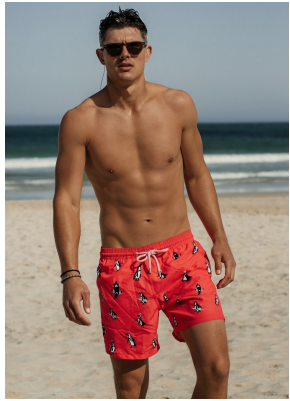

BOSS MODELS

CAPE TOWN

Image: Calvin King represented by Boss Models Cape Town

CALVIN KING

Height: 188cm Chest: 99cm Waist: 81cm Suit: 40 R Shoe: 10 UK Hair: Grey Brown Eyes: Green/Grey

BOSS MODELS

CAPE TOWN

CALVIN KING

Height: 188cm Chest: 99cm Waist: 81cm Suit: 40 R Shoe: 10 UK Hair: Grey Brown Eyes: Green/Grey