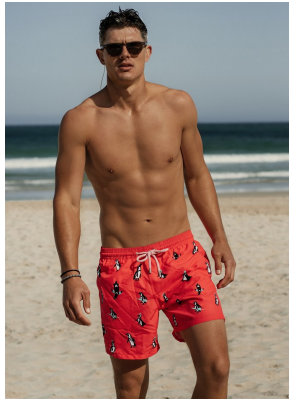

# BOSS MODELS

CAPE TOWN

Image: Calvin King represented by Boss Models Cape Town

## CALVIN KING

Height: 188cm Chest: 99cm Waist: 81cm Suit: 40 R Shoe: 10 UK Hair: Grey Brown Eyes: Green/Grey

# BOSS MODELS

CAPE TOWN