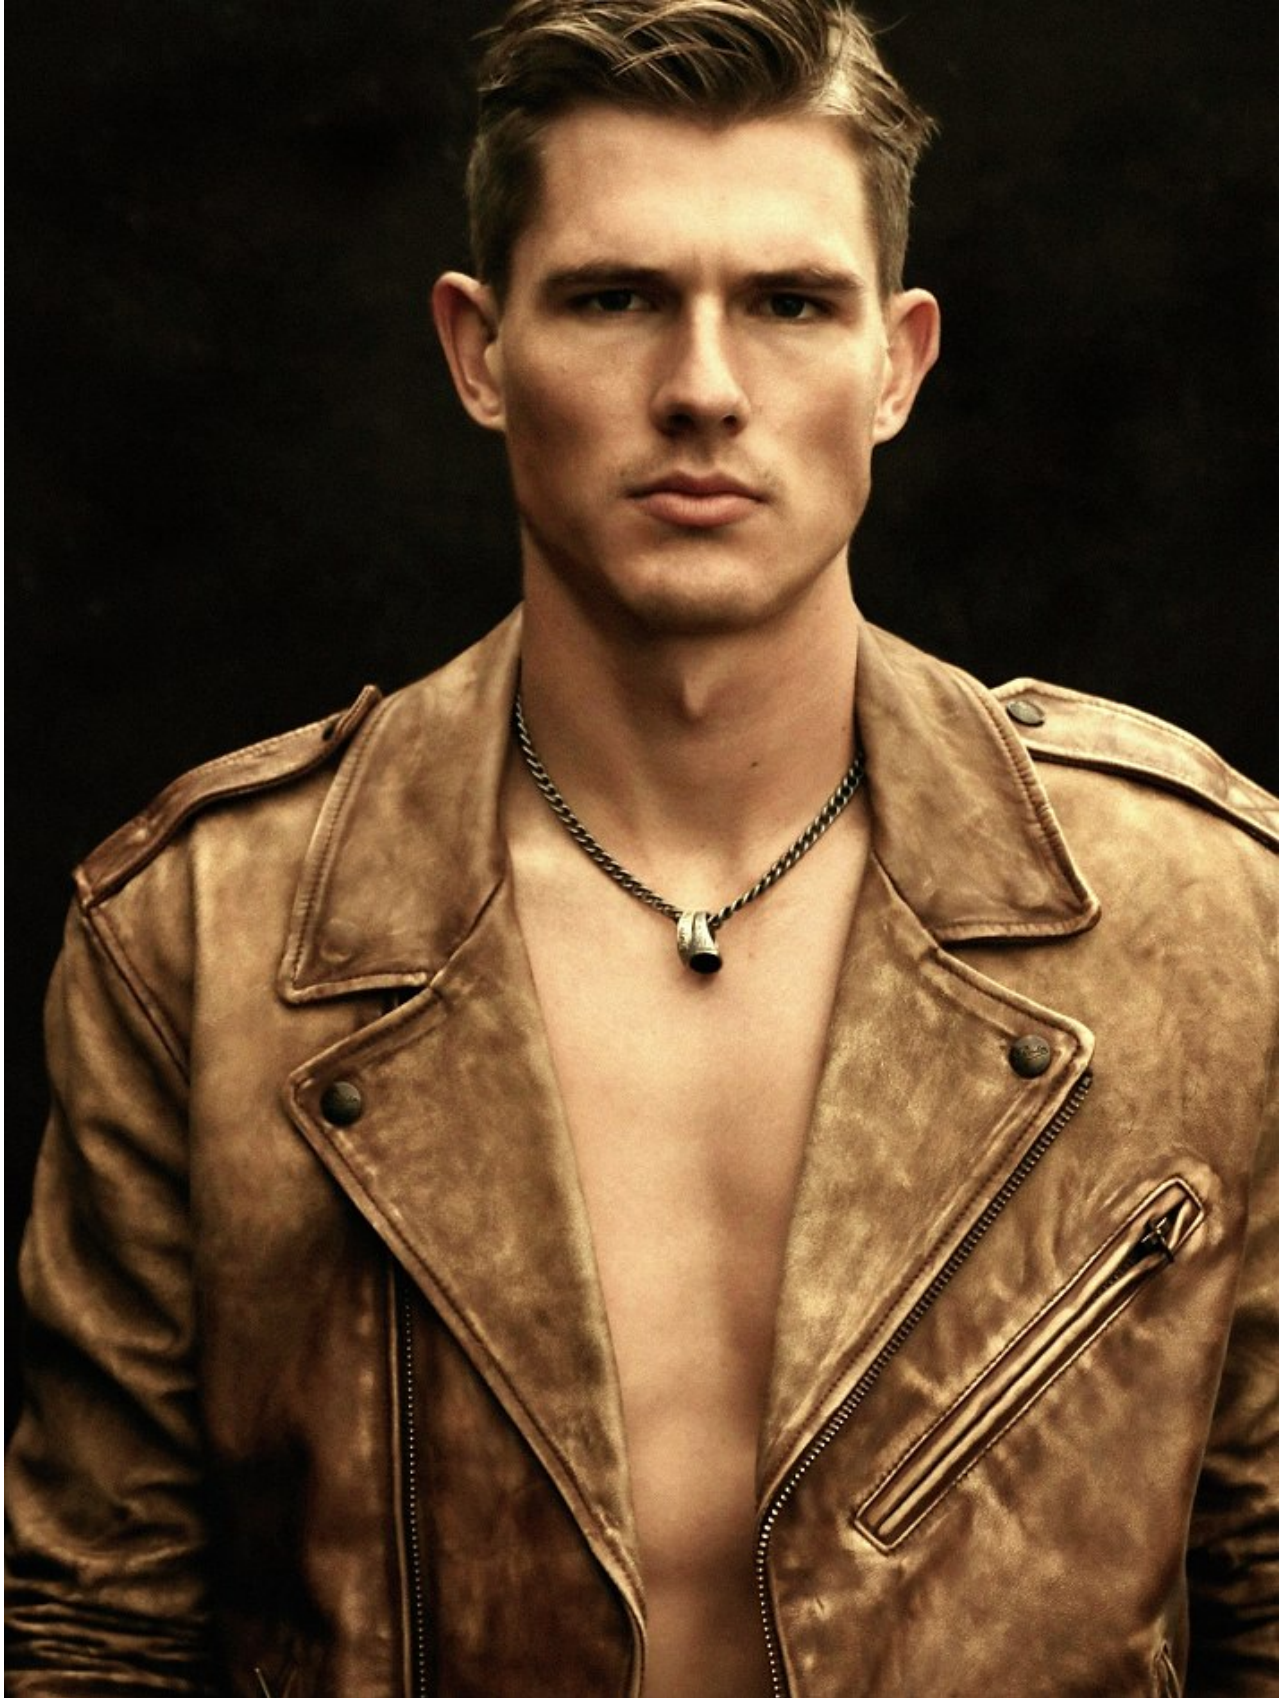

BOSS MODELS

CAPE TOWN

CALVIN KING

Height: 188cm Chest: 99cm Waist: 81cm Suit: 40 R Shoe: 10 UK Hair: Grey Brown Eyes: Green/Grey