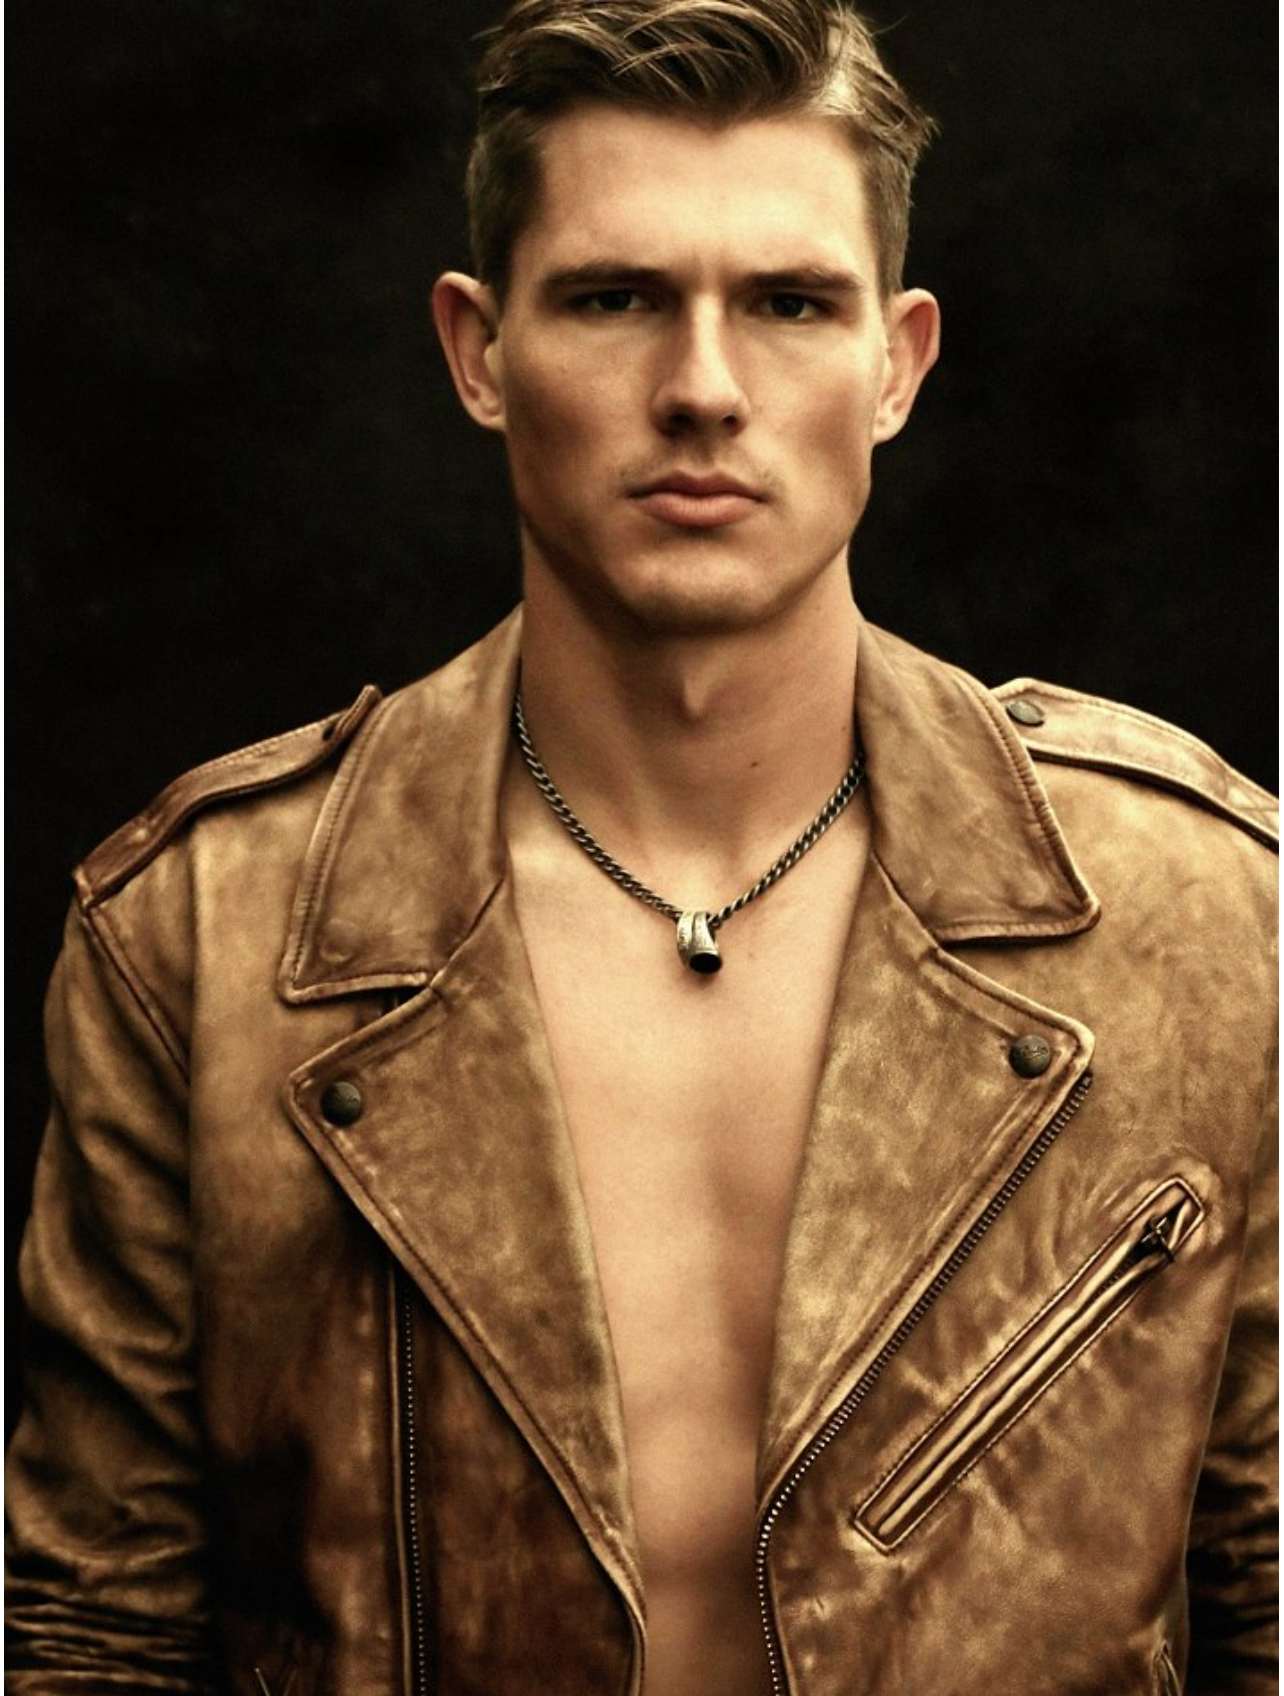

BOSS MODELS

CAPE TOWN

CALVIN KING

Height: 188cm Chest: 99cm Waist: 81cm Suit: 40 R Shoe: 10 UK Hair: Grey Brown Eyes: Green/Grey