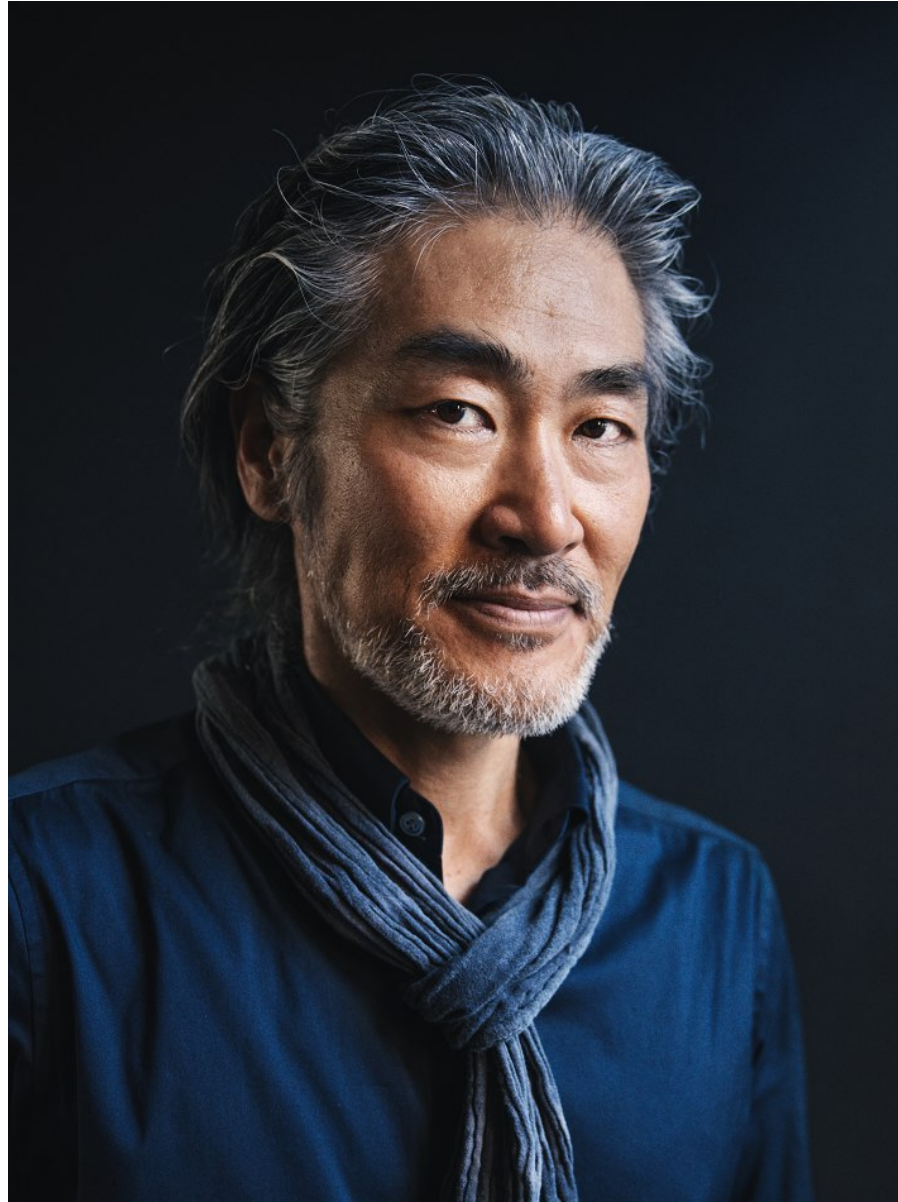

BOSS MODELS

CAPE TOWN

PETER LEE

Height: 178cm Chest: 96cm Waist: 74cm Suit: 38 R Shoe: 9.5 UK Hair: Grey Eyes: Brown

BOSS MODELS

CAPE TOWN

PETER LEE

Height: 178cm Chest: 96cm Waist: 74cm Suit: 38 R Shoe: 9.5 UK Hair: Grey Eyes: Brown

BOSS MODELS

CAPE TOWN

PETER LEE

Height: 178cm Chest: 96cm Waist: 74cm Suit: 38 R Shoe: 9.5 UK Hair: Grey Eyes: Brown