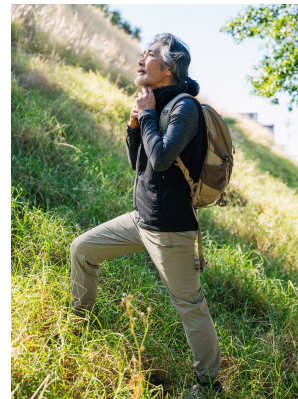

BOSS MODELS

CAPE TOWN

PETER LEE

Height: 178cm Chest: 96cm Waist: 74cm Suit: 38 R Shoe: 9.5 UK Hair: Grey Eyes: Brown