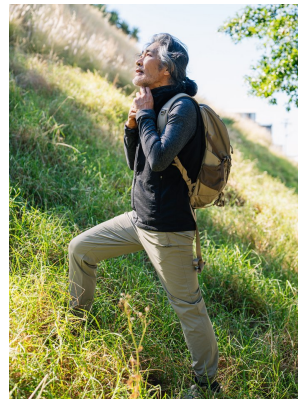

BOSS MODELS

CAPE TOWN

PETER LEE

Height: 178cm Chest: 96cm Waist: 74cm Suit: 38 R Shoe: 9.5 UK Hair: Grey Eyes: Brown