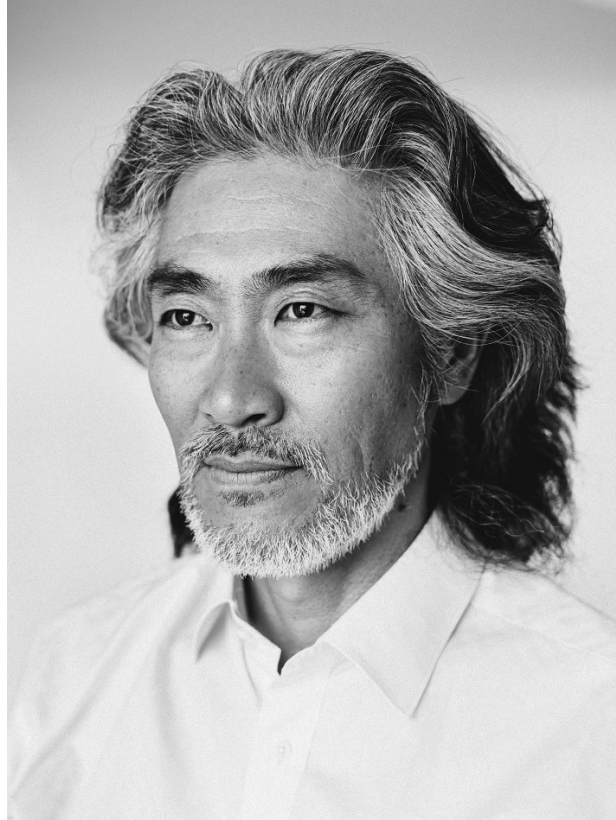

BOSS MODELS

CAPE TOWN

PETER LEE

Height: 178cm Chest: 96cm Waist: 74cm Suit: 38 R Shoe: 9.5 UK Hair: Grey Eyes: Brown

BOSS MODELS

CAPE TOWN

PETER LEE

Height: 178cm Chest: 96cm Waist: 74cm Suit: 38 R Shoe: 9.5 UK Hair: Grey Eyes: Brown