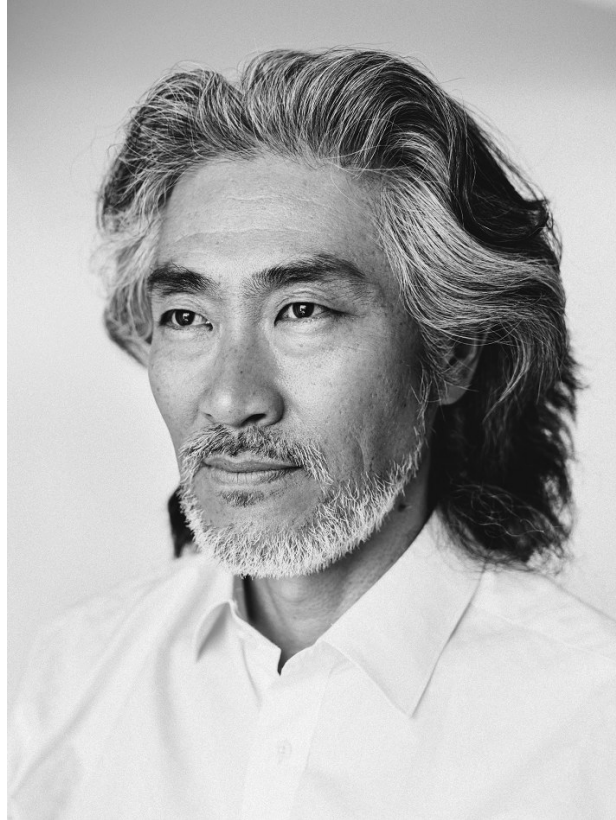

# BOSS MODELS

CAPE TOWN

PETER LEE

Height: 178cm Chest: 96cm Waist: 74cm Suit: 38 R Shoe: 9.5 UK Hair: Grey Eyes: Brown