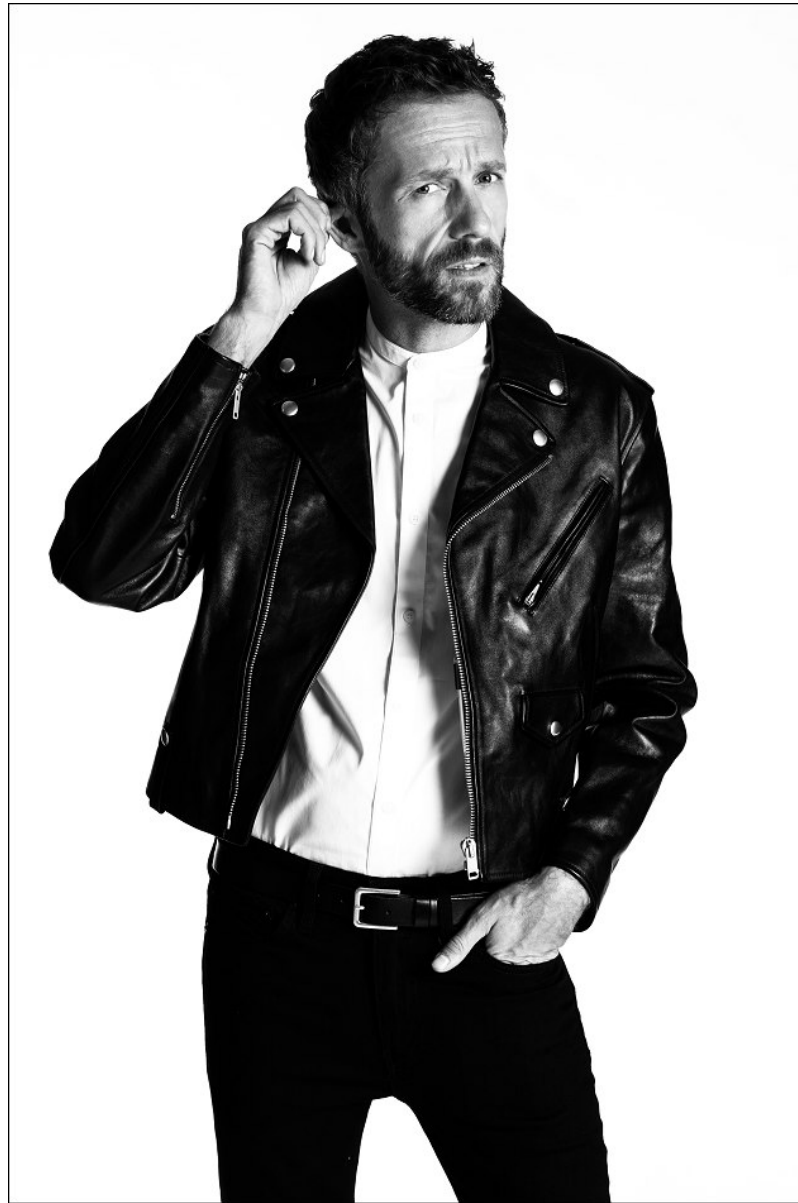

BOSS MODELS

CAPE TOWN

GAULLO FLORIAN

Height: 190cm Chest: 102cm Waist: 81cm Suit: 40 L Shoe: 10.5 UK Hair: Salt and Pepper Eyes: Blue

BOSS MODELS

CAPE TOWN

GAULLO FLORIAN

Height: 190cm Chest: 102cm Waist: 81cm Suit: 40 L Shoe: 10.5 UK Hair: Salt and Pepper Eyes: Blue