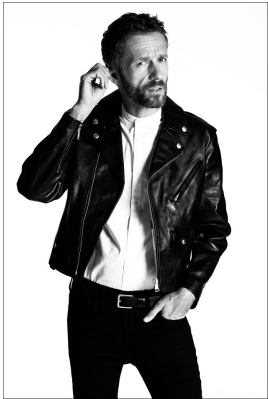

BOSS MODELS

CAPE TOWN

GAULLO FLORIAN

Height: 190cm Chest: 102cm Waist: 81cm Suit: 40 L Shoe: 10.5 UK Hair: Salt and Pepper Eyes: Blue

BOSS MODELS

CAPE TOWN

GAULLO FLORIAN

Height: 190cm Chest: 102cm Waist: 81cm Suit: 40 L Shoe: 10.5 UK Hair: Salt and Pepper Eyes: Blue