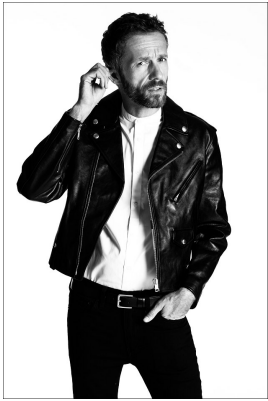

# BOSS MODELS

CAPE TOWN

## GAULLO FLORIAN

Height: 190cm Chest: 102cm Waist: 81cm Suit: 40 L Shoe: 10.5 UK Hair: Salt and Pepper Eyes: Blue