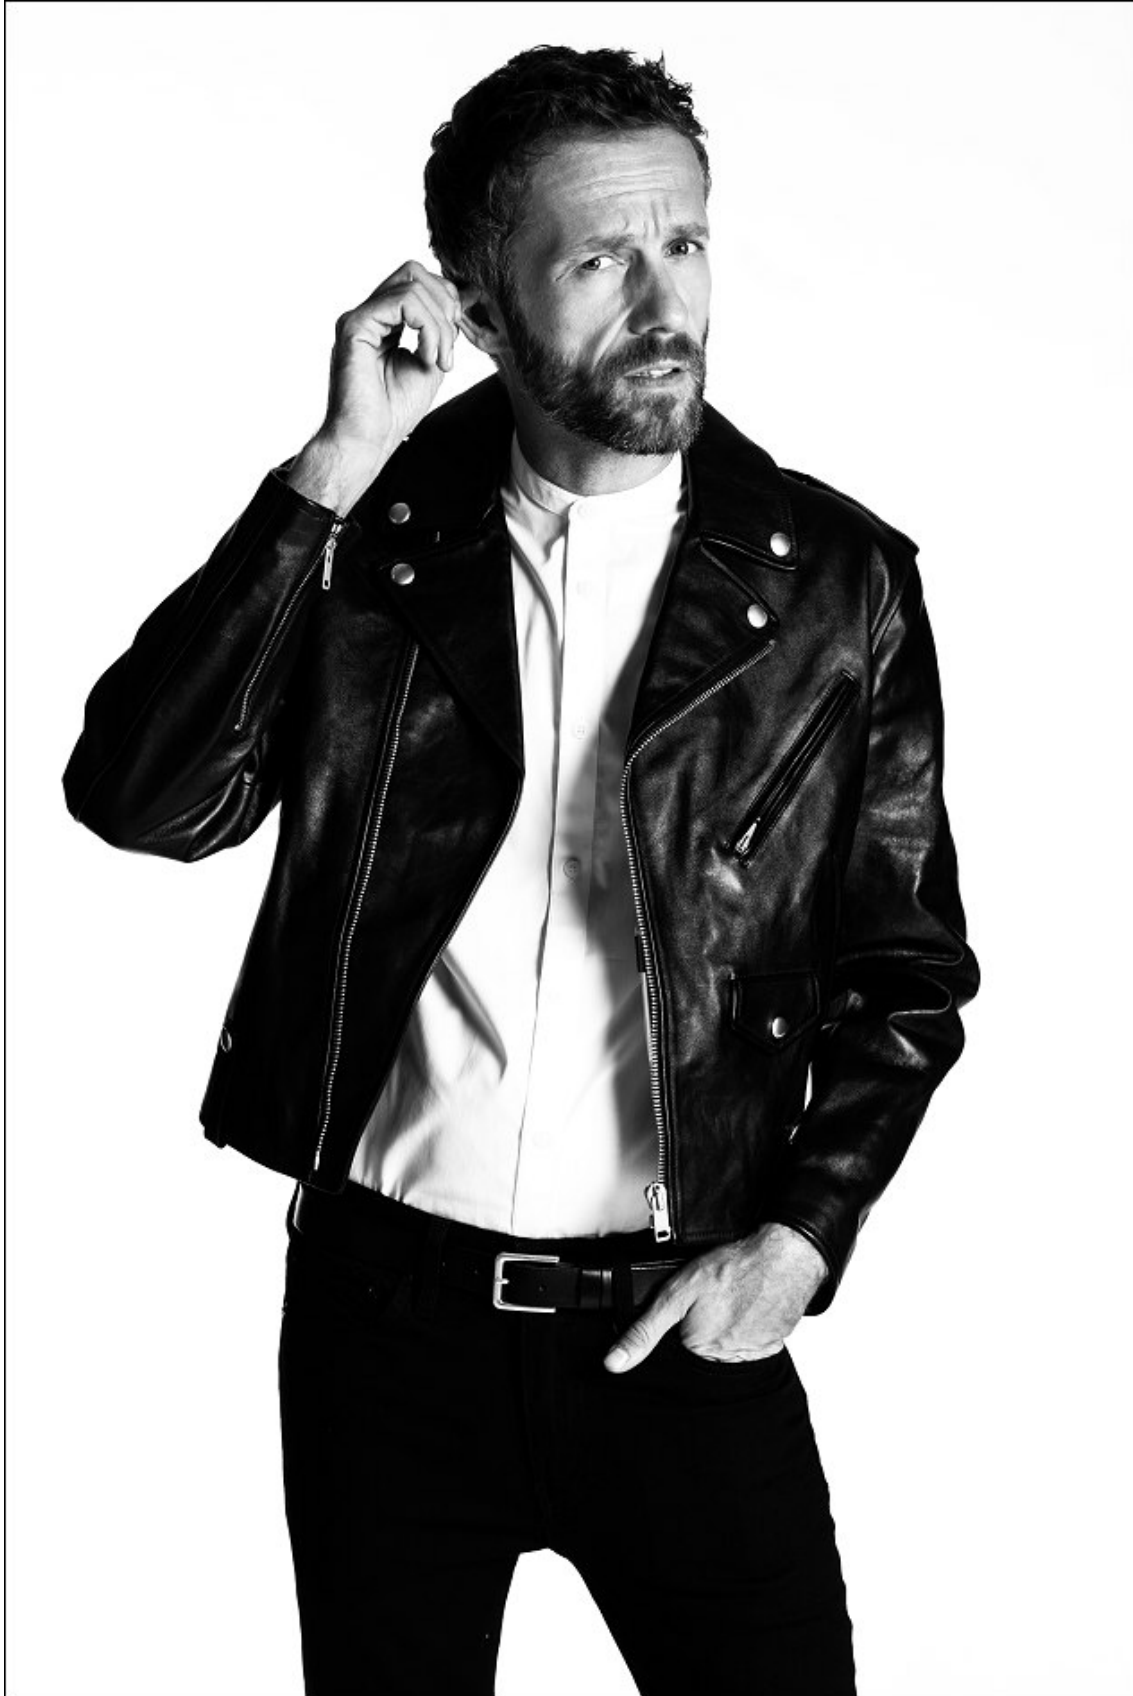

BOSS MODELS

CAPE TOWN

GAULLO FLORIAN

Height: 190cm Chest: 102cm Waist: 81cm Suit: 40 L Shoe: 10.5 UK Hair: Salt and Pepper Eyes: Blue

BOSS MODELS

CAPE TOWN

GAULLO FLORIAN

Height: 190cm Chest: 102cm Waist: 81cm Suit: 40 L Shoe: 10.5 UK Hair: Salt and Pepper Eyes: Blue