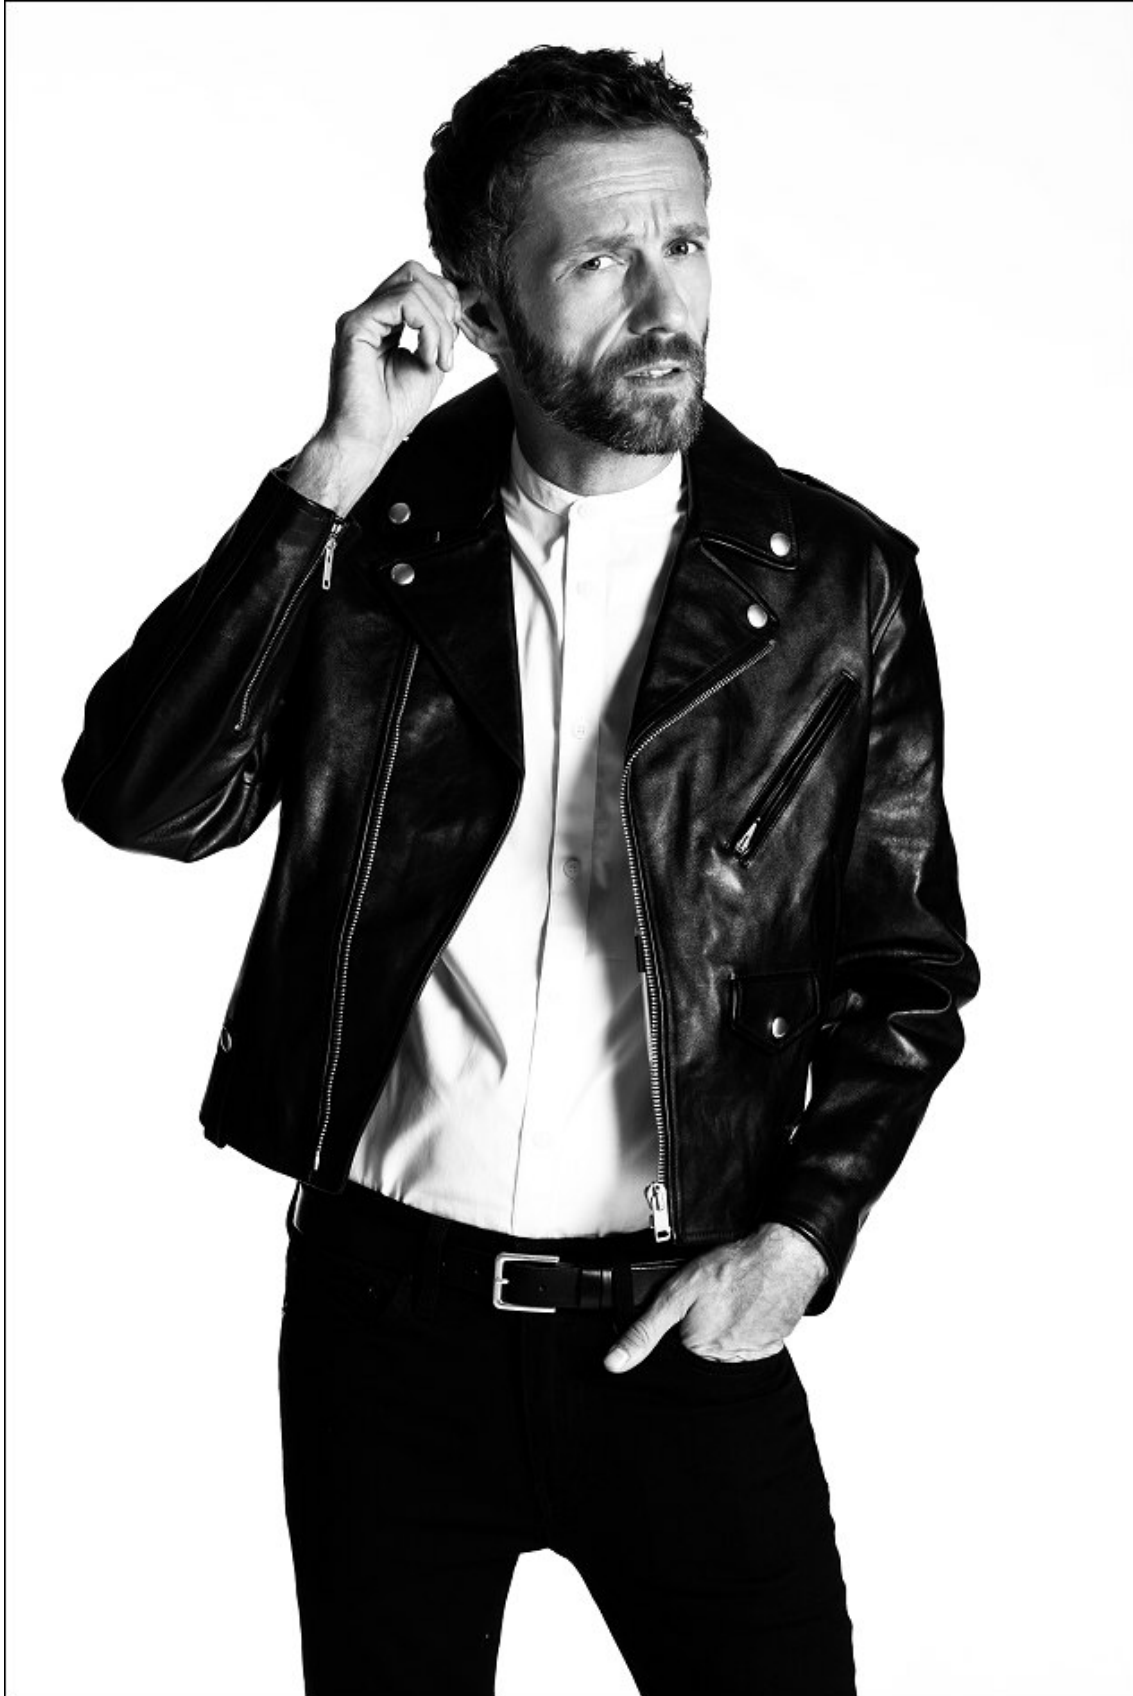

# BOSS MODELS

CAPE TOWN

GAULLO FLORIAN

Height: 190cm Chest: 102cm Waist: 81cm Suit: 40 L Shoe: 10.5 UK Hair: Salt and Pepper Eyes: Blue

# BOSS MODELS

CAPE TOWN

**GAULLO FLORIAN**

Height: 190cm Chest: 102cm Waist: 81cm Suit: 40 L Shoe: 10.5 UK Hair: Salt and Pepper Eyes: Blue