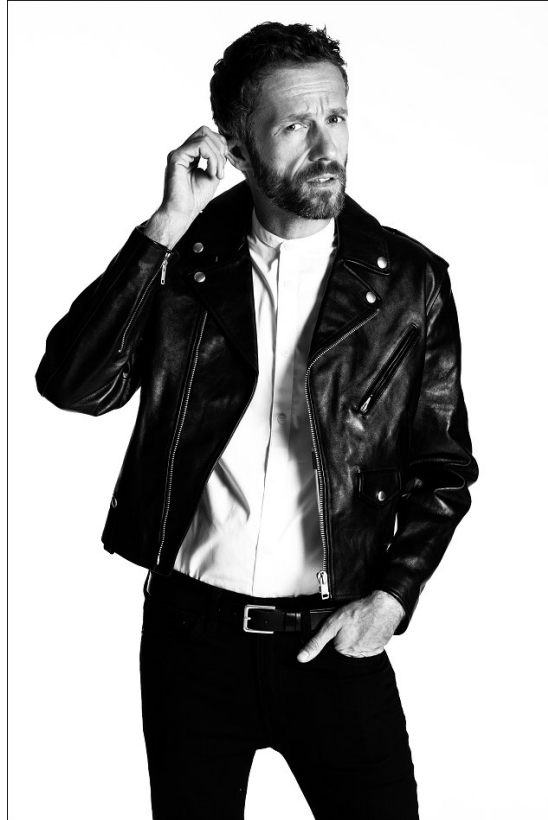

BOSS MODELS

CAPE TOWN

GAULLO FLORIAN

Height: 190cm Chest: 102cm Waist: 81cm Suit: 40 L Shoe: 10.5 UK Hair: Salt and Pepper Eyes: Blue

BOSS MODELS

CAPE TOWN

GAULLO FLORIAN

Height: 190cm Chest: 102cm Waist: 81cm Suit: 40 L Shoe: 10.5 UK Hair: Salt and Pepper Eyes: Blue