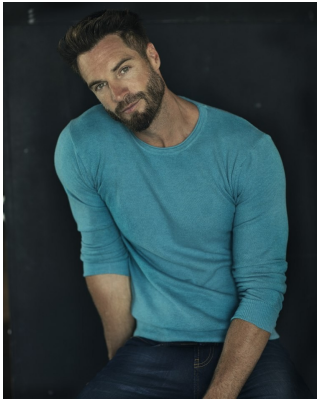

# BOSS MODELS

CAPE TOWN

## MARC BUCKNER

Height: 185cm Chest: 103cm Waist: 79cm Suit: 40 R Shoe: 10.5 UK Hair: Light Brown Eyes: Green

# BOSS MODELS

CAPE TOWN

MARC BUCKNER

Height: 185cm Chest: 103cm Waist: 79cm Suit: 40 R Shoe: 10.5 UK Hair: Light Brown Eyes: Green