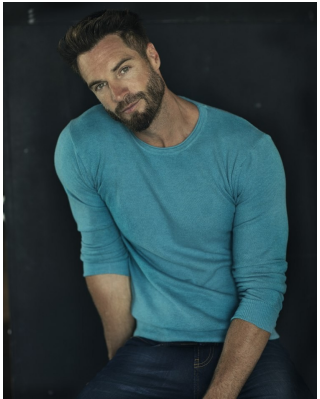

BOSS MODELS

CAPE TOWN

MARC BUCKNER

Height: 185cm Chest: 103cm Waist: 79cm Suit: 40 R Shoe: 10.5 UK Hair: Light Brown Eyes: Green

BOSS MODELS

CAPE TOWN

MARC BUCKNER

Height: 185cm Chest: 103cm Waist: 79cm Suit: 40 R Shoe: 10.5 UK Hair: Light Brown Eyes: Green

BOSS MODELS

CAPE TOWN

MARC BUCKNER

Height: 185cm Chest: 103cm Waist: 79cm Suit: 40 R Shoe: 10.5 UK Hair: Light Brown Eyes: Green