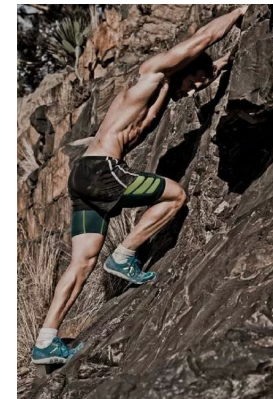

BOSS MODELS

CAPE TOWN

MARC BUCKNER

Height: 185cm Chest: 103cm Waist: 79cm Suit: 40 R Shoe: 10.5 UK Hair: Light Brown Eyes: Green

BOSS MODELS

CAPE TOWN

MARC BUCKNER

Height: 185cm Chest: 103cm Waist: 79cm Suit: 40 R Shoe: 10.5 UK Hair: Light Brown Eyes: Green

BOSS MODELS

CAPE TOWN

MARC BUCKNER

Height: 185cm Chest: 103cm Waist: 79cm Suit: 40 R Shoe: 10.5 UK Hair: Light Brown Eyes: Green