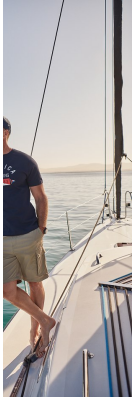

## MARC BUCKNER

Height: 185cm Chest: 103cm Waist: 79cm Suit: 40 R Shoe: 10.5 UK Hair: Light Brown Eyes: Green

# BOSS MODELS

CAPE TOWN