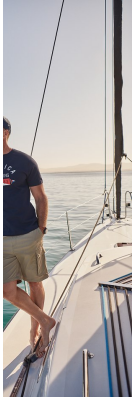

BOSS MODELS

CAPE TOWN

MARC BUCKNER

Height: 185cm Chest: 103cm Waist: 79cm Suit: 40 R Shoe: 10.5 UK Hair: Light Brown Eyes: Green

BOSS MODELS

CAPE TOWN

MARC BUCKNER

Height: 185cm Chest: 103cm Waist: 79cm Suit: 40 R Shoe: 10.5 UK Hair: Light Brown Eyes: Green

BOSS MODELS

CAPE TOWN

MARC BUCKNER

Height: 185cm Chest: 103cm Waist: 79cm Suit: 40 R Shoe: 10.5 UK Hair: Light Brown Eyes: Green