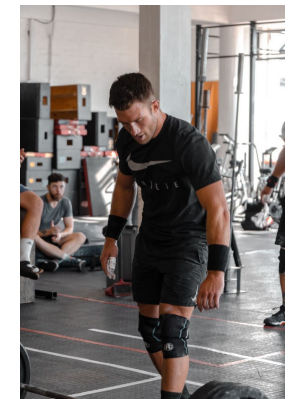

BOSS MODELS

CAPE TOWN

SCOTT PARKER

Height: 178cm Chest: 101cm Waist: 81cm Suit: 40 S Shoe: 10.5 UK Hair: Brown Eyes: Green

BOSS MODELS

CAPE TOWN

SCOTT PARKER

Height: 178cm Chest: 101cm Waist: 81cm Suit: 40 S Shoe: 10.5 UK Hair: Brown Eyes: Green