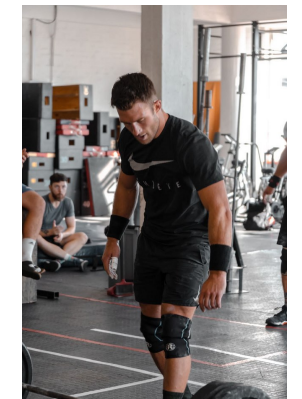

BOSS MODELS

CAPE TOWN

SCOTT PARKER

Height: 178cm Chest: 101cm Waist: 81cm Suit: 40 S Shoe: 10.5 UK Hair: Brown Eyes: Green

BOSS MODELS

CAPE TOWN

SCOTT PARKER

Height: 178cm Chest: 101cm Waist: 81cm Suit: 40 S Shoe: 10.5 UK Hair: Brown Eyes: Green