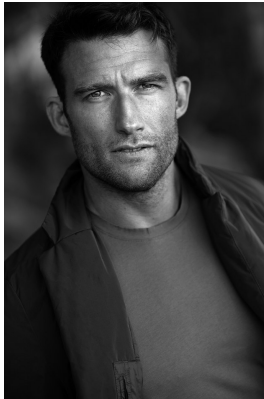

BOSS MODELS

CAPE TOWN

SCOTT PARKER

Height: 178cm Chest: 101cm Waist: 81cm Suit: 40 S Shoe: 10.5 UK Hair: Brown Eyes: Green

BOSS MODELS

CAPE TOWN

SCOTT PARKER

Height: 178cm Chest: 101cm Waist: 81cm Suit: 40 S Shoe: 10.5 UK Hair: Brown Eyes: Green