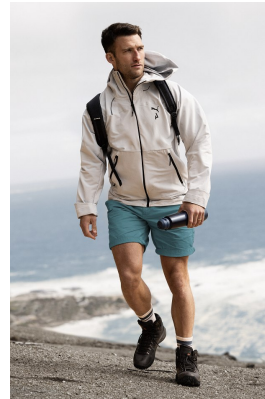

BOSS MODELS

CAPE TOWN

SCOTT PARKER

Height: 178cm Chest: 101cm Waist: 81cm Suit: 40 S Shoe: 10.5 UK Hair: Brown Eyes: Green

BOSS MODELS

CAPE TOWN

SCOTT PARKER

Height: 178cm Chest: 101cm Waist: 81cm Suit: 40 S Shoe: 10.5 UK Hair: Brown Eyes: Green