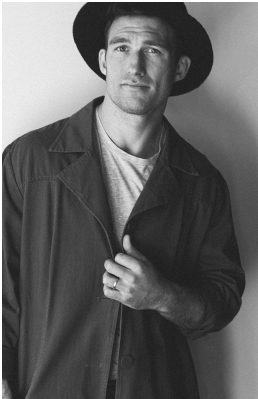

BOSS MODELS

CAPE TOWN

SCOTT PARKER

Height: 178cm Chest: 101cm Waist: 81cm Suit: 40 S Shoe: 10.5 UK Hair: Brown Eyes: Green

BOSS MODELS

CAPE TOWN

SCOTT PARKER

Height: 178cm Chest: 101cm Waist: 81cm Suit: 40 S Shoe: 10.5 UK Hair: Brown Eyes: Green