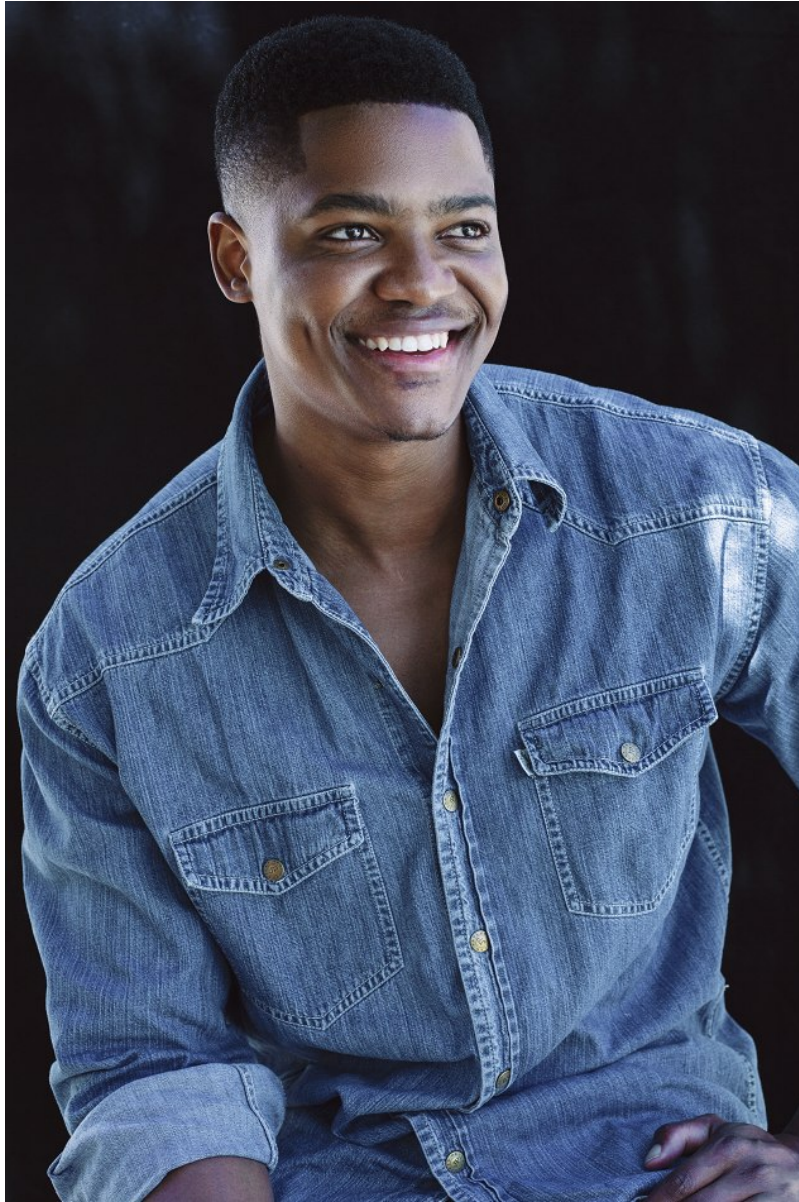

MZEE SOTSAKA

BOSS MODELS

CAPE TOWN

Height: 190cm Chest: 105cm Waist: 86cm Suit: 42 L Shoe: 11 UK Hair: Black Eyes: Brown