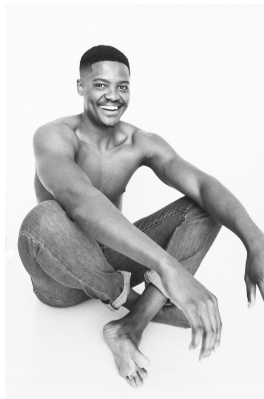

# BOSS MODELS

CAPE TOWN

## MZEE SOTSAKA

Height: 190cm Chest: 105cm Waist: 86cm Suit: 42 L Shoe: 11 UK Hair: Black Eyes: Brown