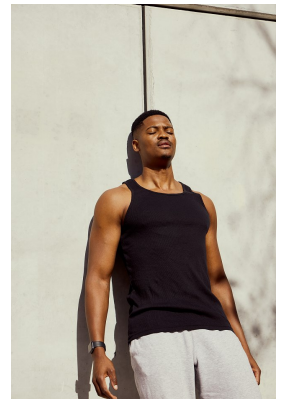

# BOSS MODELS

CAPE TOWN

## MZEE SOTSAKA

Height: 190cm Chest: 105cm Waist: 86cm Suit: 42 L Shoe: 11 UK Hair: Black Eyes: Brown