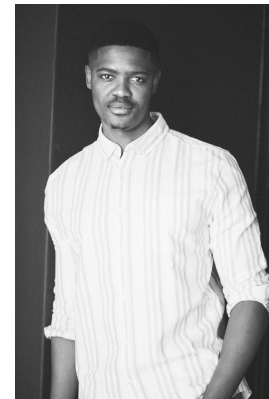

# BOSS MODELS

CAPE TOWN

## MZEE SOTSAKA

Height: 190cm Chest: 105cm Waist: 86cm Suit: 42 L Shoe: 11 UK Hair: Black Eyes: Brown