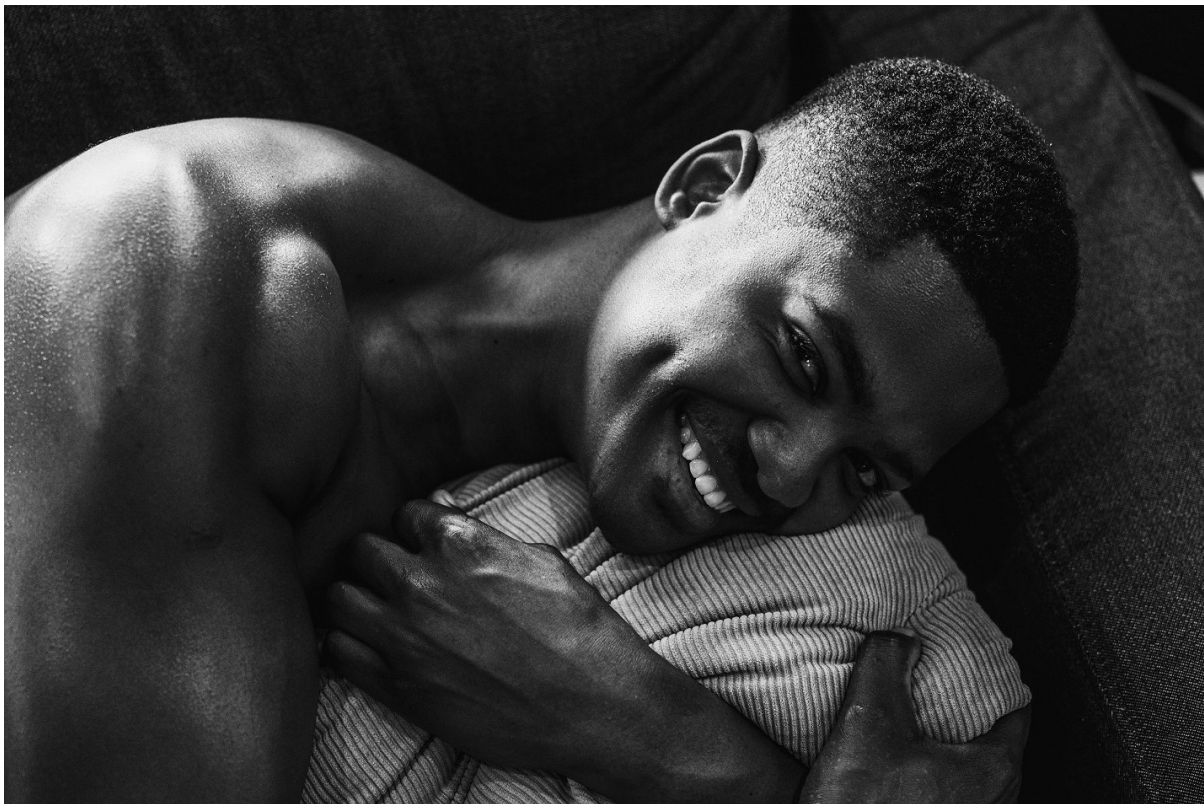

# BOSS MODELS

CAPE TOWN

**MZEE SOTSAKA**

Height: 190cm Chest: 105cm Waist: 86cm Suit: 42 L Shoe: 11 UK Hair: Black Eyes: Brown