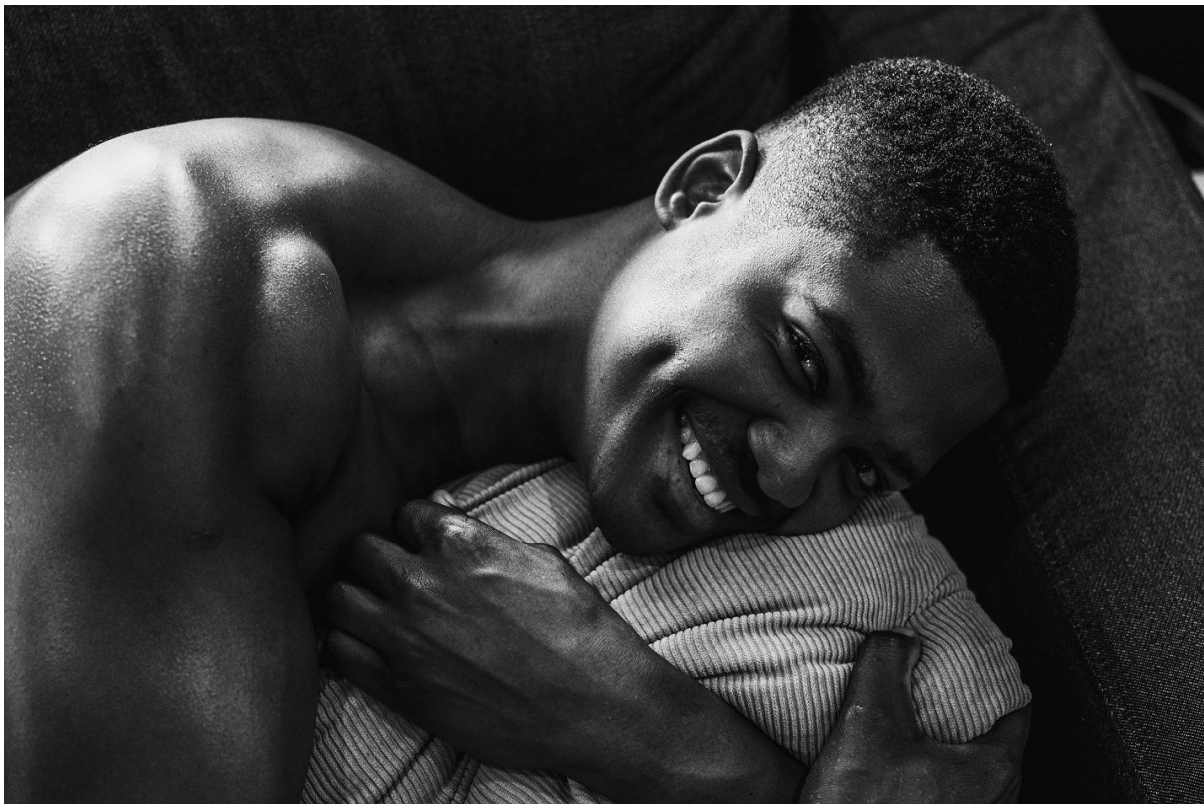

BOSS MODELS

CAPE TOWN

MZEE SOTSAKA

Height: 190cm Chest: 105cm Waist: 86cm Suit: 42 L Shoe: 11 UK Hair: Black Eyes: Brown

BOSS MODELS

CAPE TOWN

MZEE SOTSAKA

Height: 190cm Chest: 105cm Waist: 86cm Suit: 42 L Shoe: 11 UK Hair: Black Eyes: Brown