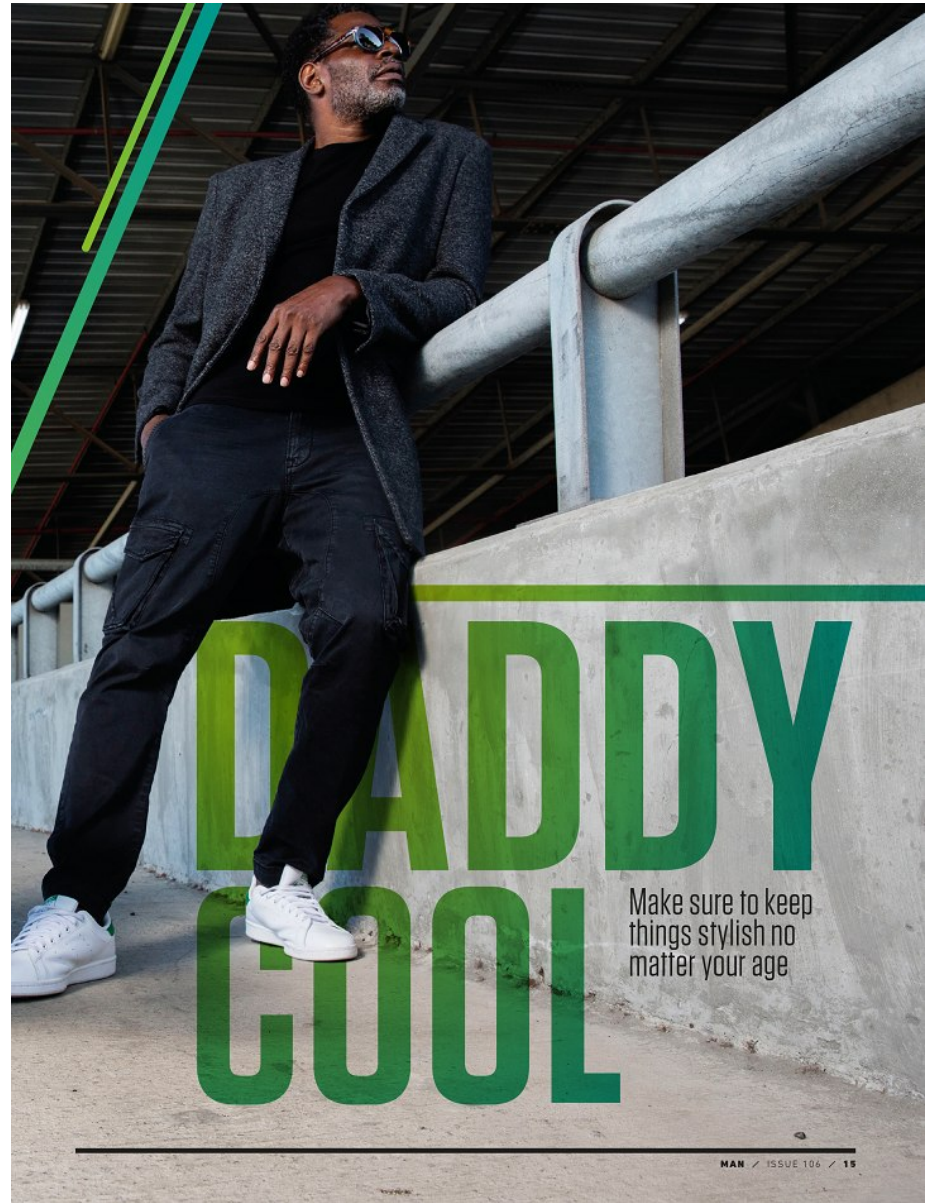

BOSS MODELS

CAPE TOWN

Height: 186cm Chest: 104cm Waist: 90cm Suit: 42 L Shoe: 11 UK Hair: Black Eyes: Brown