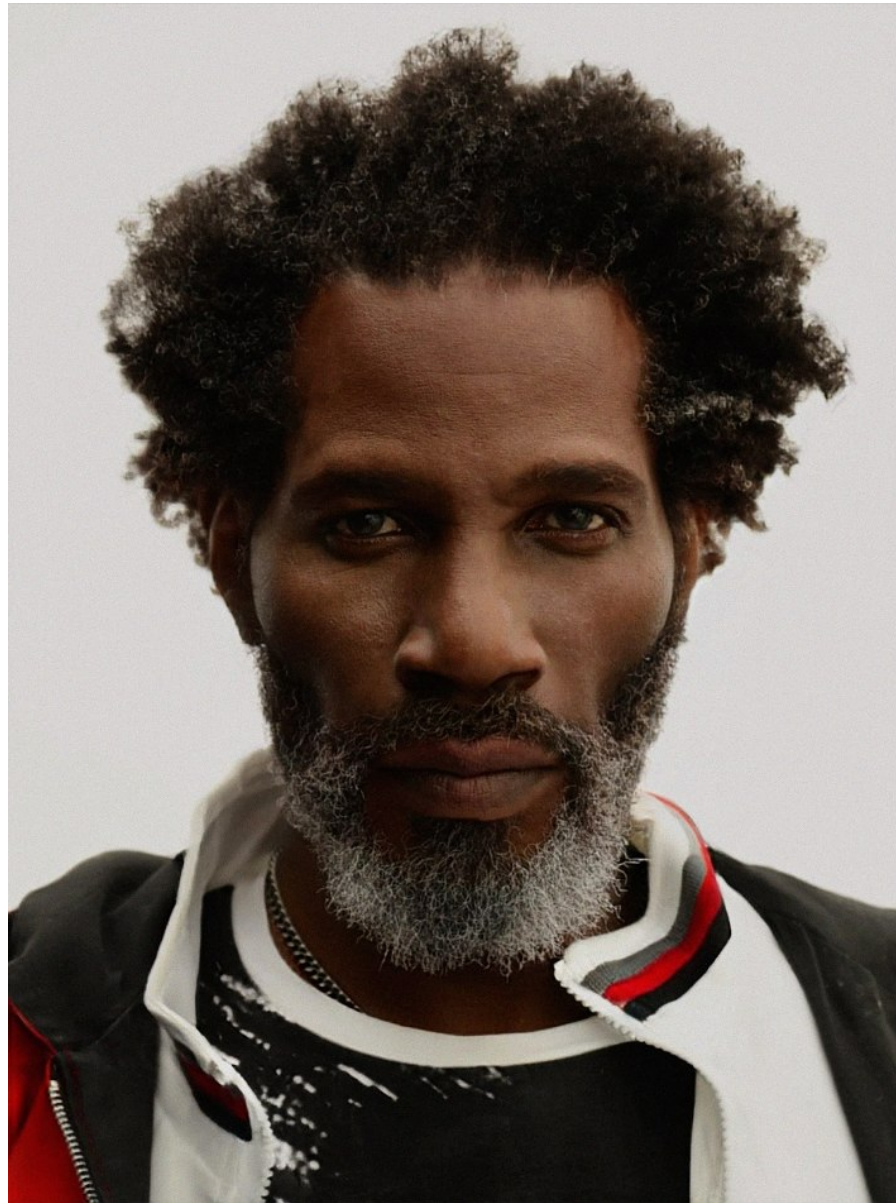

BOSS MODELS

CAPE TOWN

POPE JERROD

Height: 186cm Chest: 104cm Waist: 90cm Suit: 42 L Shoe: 11 UK Hair: Black Eyes: Brown

BOSS MODELS

CAPE TOWN

FABIANI

POPE JERROD

Height: 186cm Chest: 104cm Waist: 90cm Suit: 42 L Shoe: 11 UK Hair: Black Eyes: Brown

BOSS MODELS

CAPE TOWN

FABIANI

t r a i l

BLAZER

L I F E I N L I N E N

The linen suit is summer's most sophisticated and versatile wardrobe staple. Its undeniable laid-back elegance allows you to roam freely across dress codes. Whether its worn as a suit, or you're pairing the jacket with tailored shorts, you're sure to make a statement at a business lunch, al fresco date night, or weekend away.