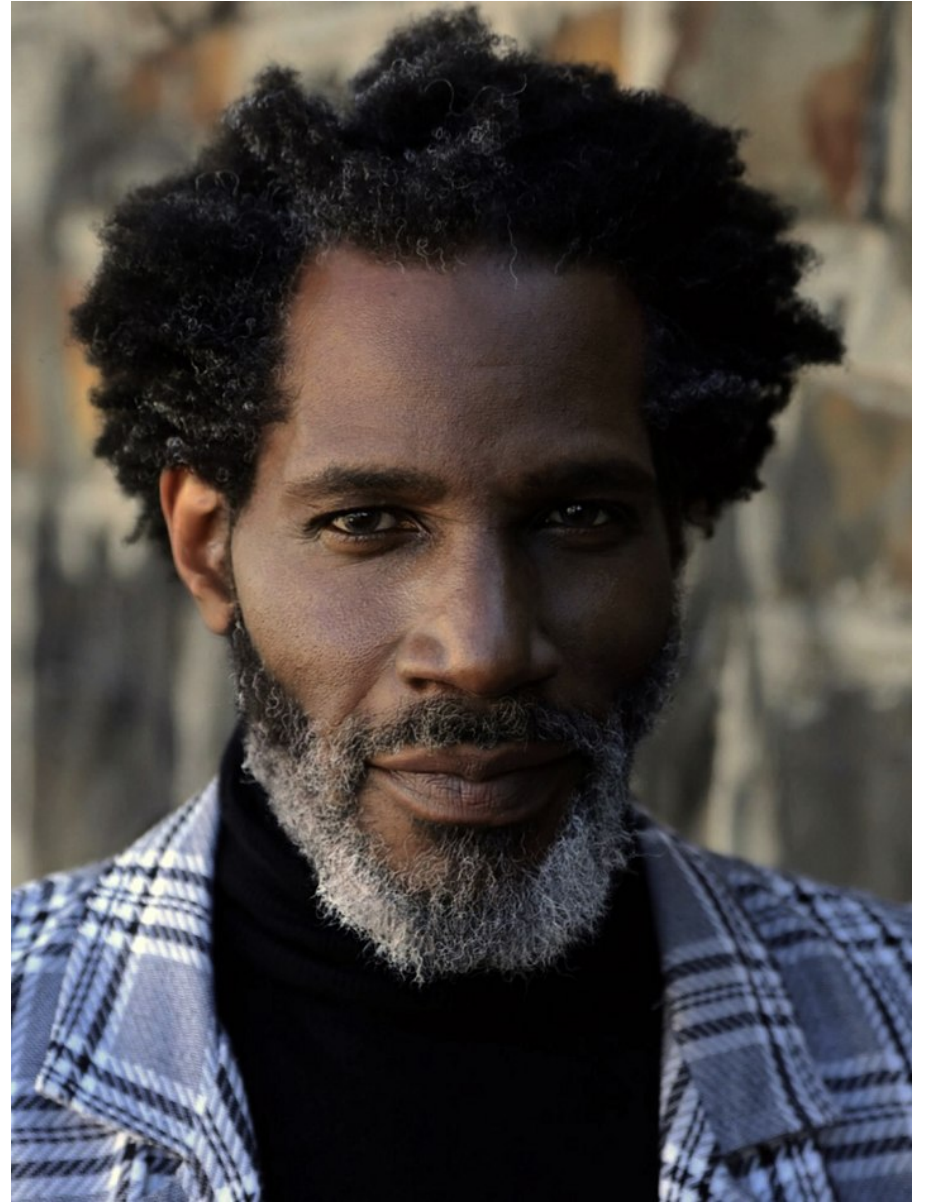

BOSS MODELS

CAPE TOWN

POPE JERROD

Height: 186cm Chest: 104cm Waist: 90cm Suit: 42 L Shoe: 11 UK Hair: Black Eyes: Brown

BOSS MODELS

CAPE TOWN

POPE JERROD

Height: 186cm Chest: 104cm Waist: 90cm Suit: 42 L Shoe: 11 UK Hair: Black Eyes: Brown