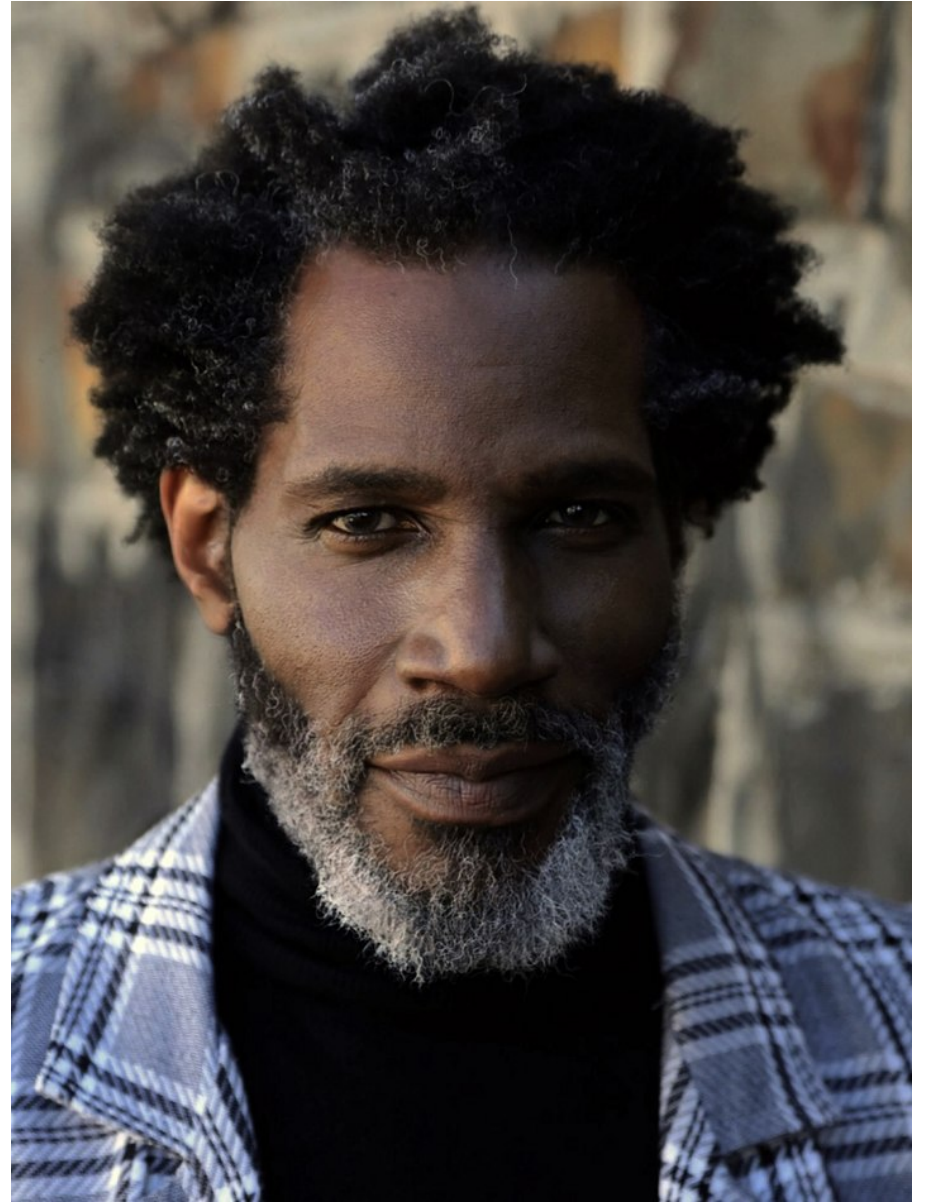

BOSS MODELS

CAPE TOWN

Height: 186cm Chest: 104cm Waist: 90cm Suit: 42 L Shoe: 11 UK Hair: Black Eyes: Brown