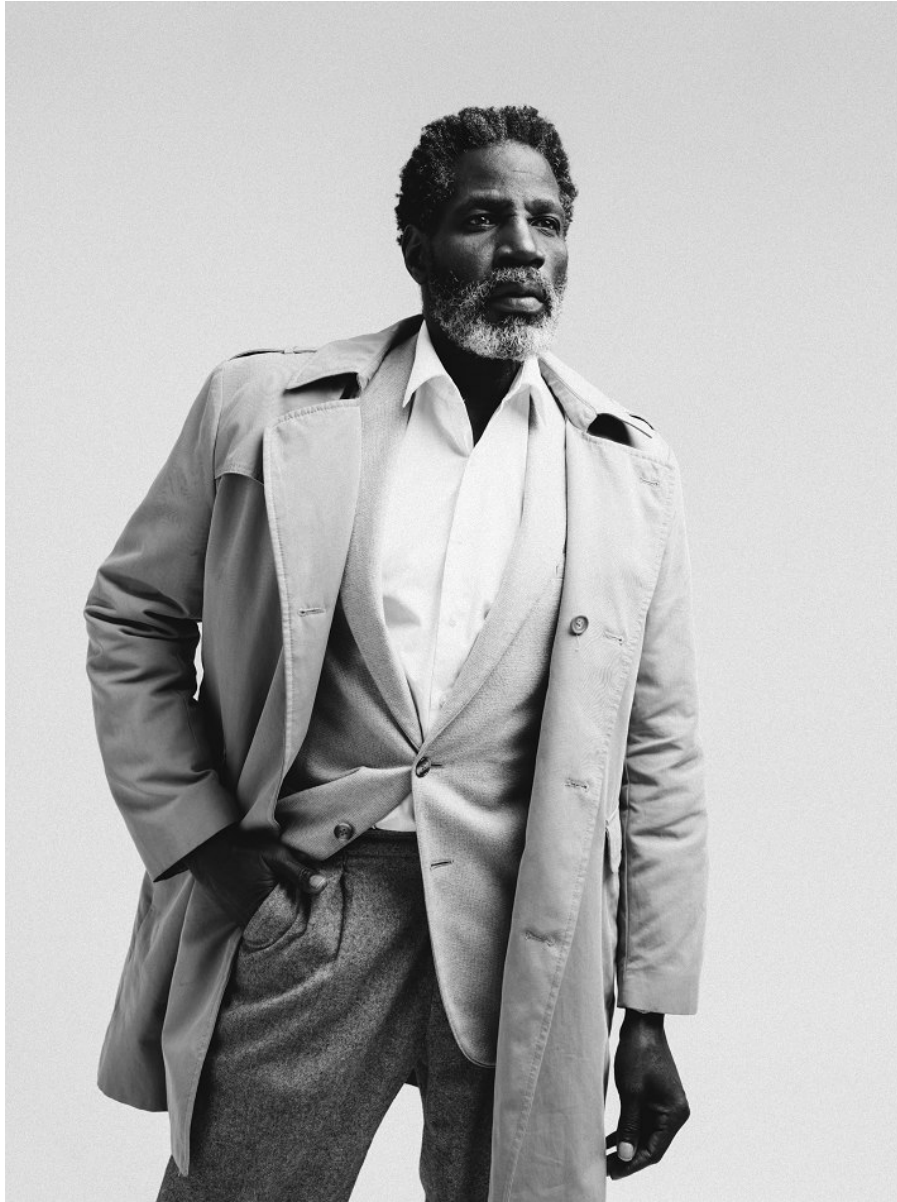

POPE JERROD

BOSS MODELS

CAPE TOWN

Height: 186cm Chest: 104cm Waist: 90cm Suit: 42 L Shoe: 11 UK Hair: Black Eyes: Brown