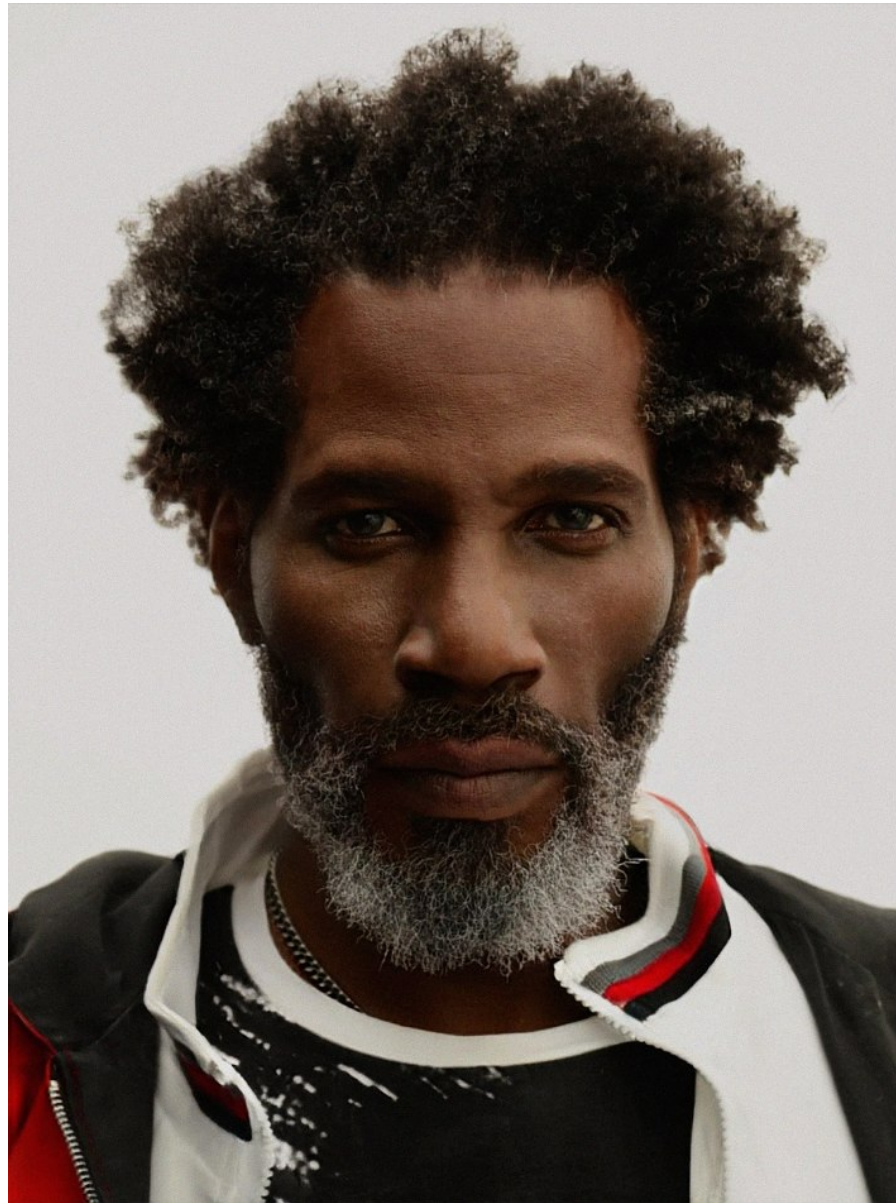

# BOSS MODELS

CAPE TOWN

POPE JERROD

Height: 186cm Chest: 104cm Waist: 90cm Suit: 42 L Shoe: 11 UK Hair: Black Eyes: Brown