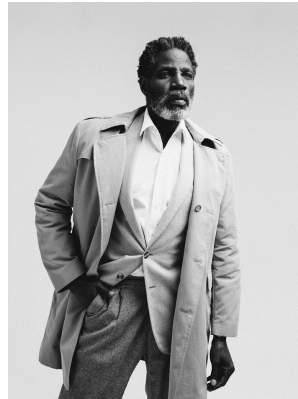

BOSS MODELS

CAPE TOWN

POPE JERROD

Height: 186cm Chest: 104cm Waist: 90cm Suit: 42 L Shoe: 11 UK Hair: Black Eyes: Brown

BOSS MODELS

CAPE TOWN

POPE JERROD

Height: 186cm Chest: 104cm Waist: 90cm Suit: 42 L Shoe: 11 UK Hair: Black Eyes: Brown

BOSS MODELS

CAPE TOWN

POPE JERROD

Height: 186cm Chest: 104cm Waist: 90cm Suit: 42 L Shoe: 11 UK Hair: Black Eyes: Brown