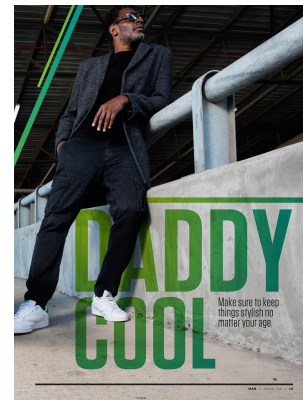

BOSS MODELS

CAPE TOWN

POPE JERROD

Height: 186cm Chest: 104cm Waist: 90cm Suit: 42 L Shoe: 11 UK Hair: Black Eyes: Brown

BOSS MODELS

CAPE TOWN

POPE JERROD

Height: 186cm Chest: 104cm Waist: 90cm Suit: 42 L Shoe: 11 UK Hair: Black Eyes: Brown

BOSS MODELS

CAPE TOWN

POPE JERROD

Height: 186cm Chest: 104cm Waist: 90cm Suit: 42 L Shoe: 11 UK Hair: Black Eyes: Brown