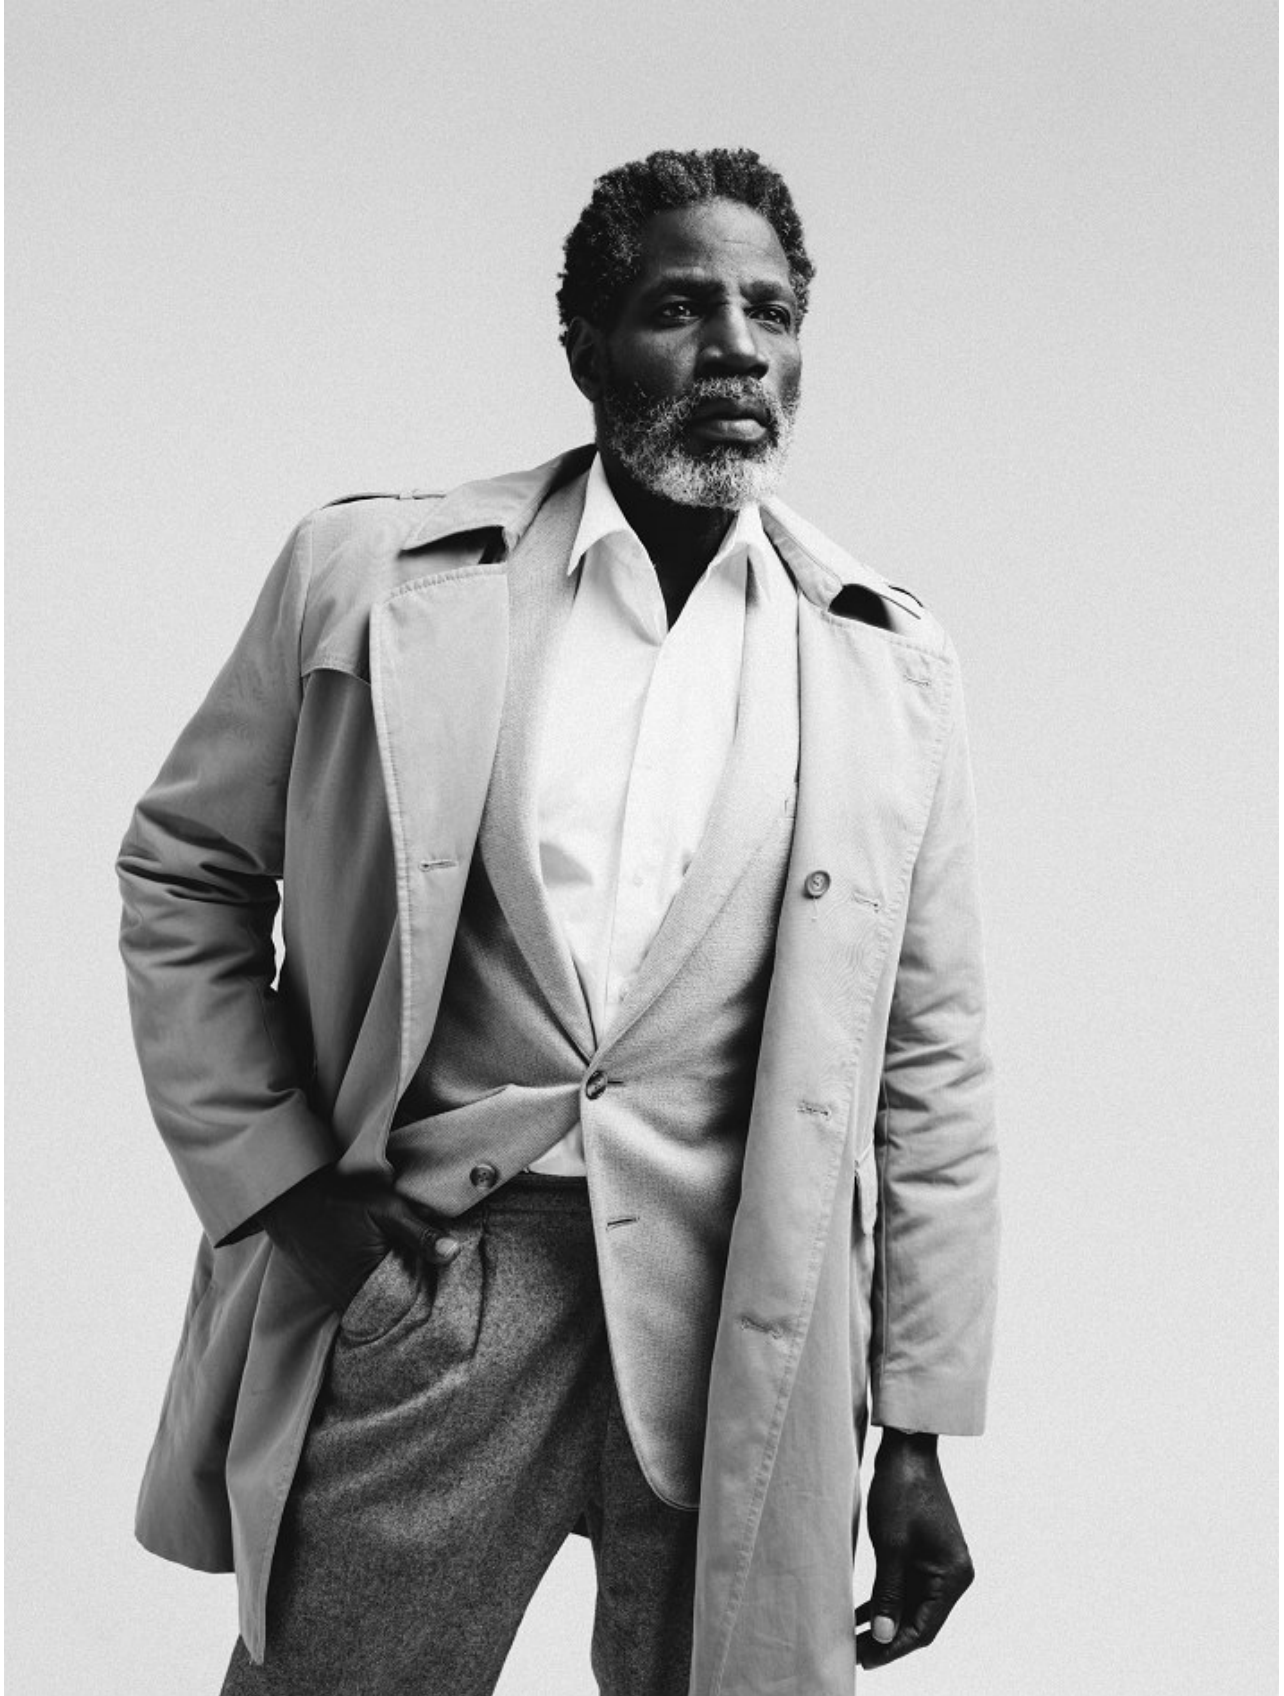

POPE JERROD

BOSS MODELS

CAPE TOWN

POPE JERROD

Height: 186cm Chest: 104cm Waist: 90cm Suit: 42 L Shoe: 11 UK Hair: Black Eyes: Brown