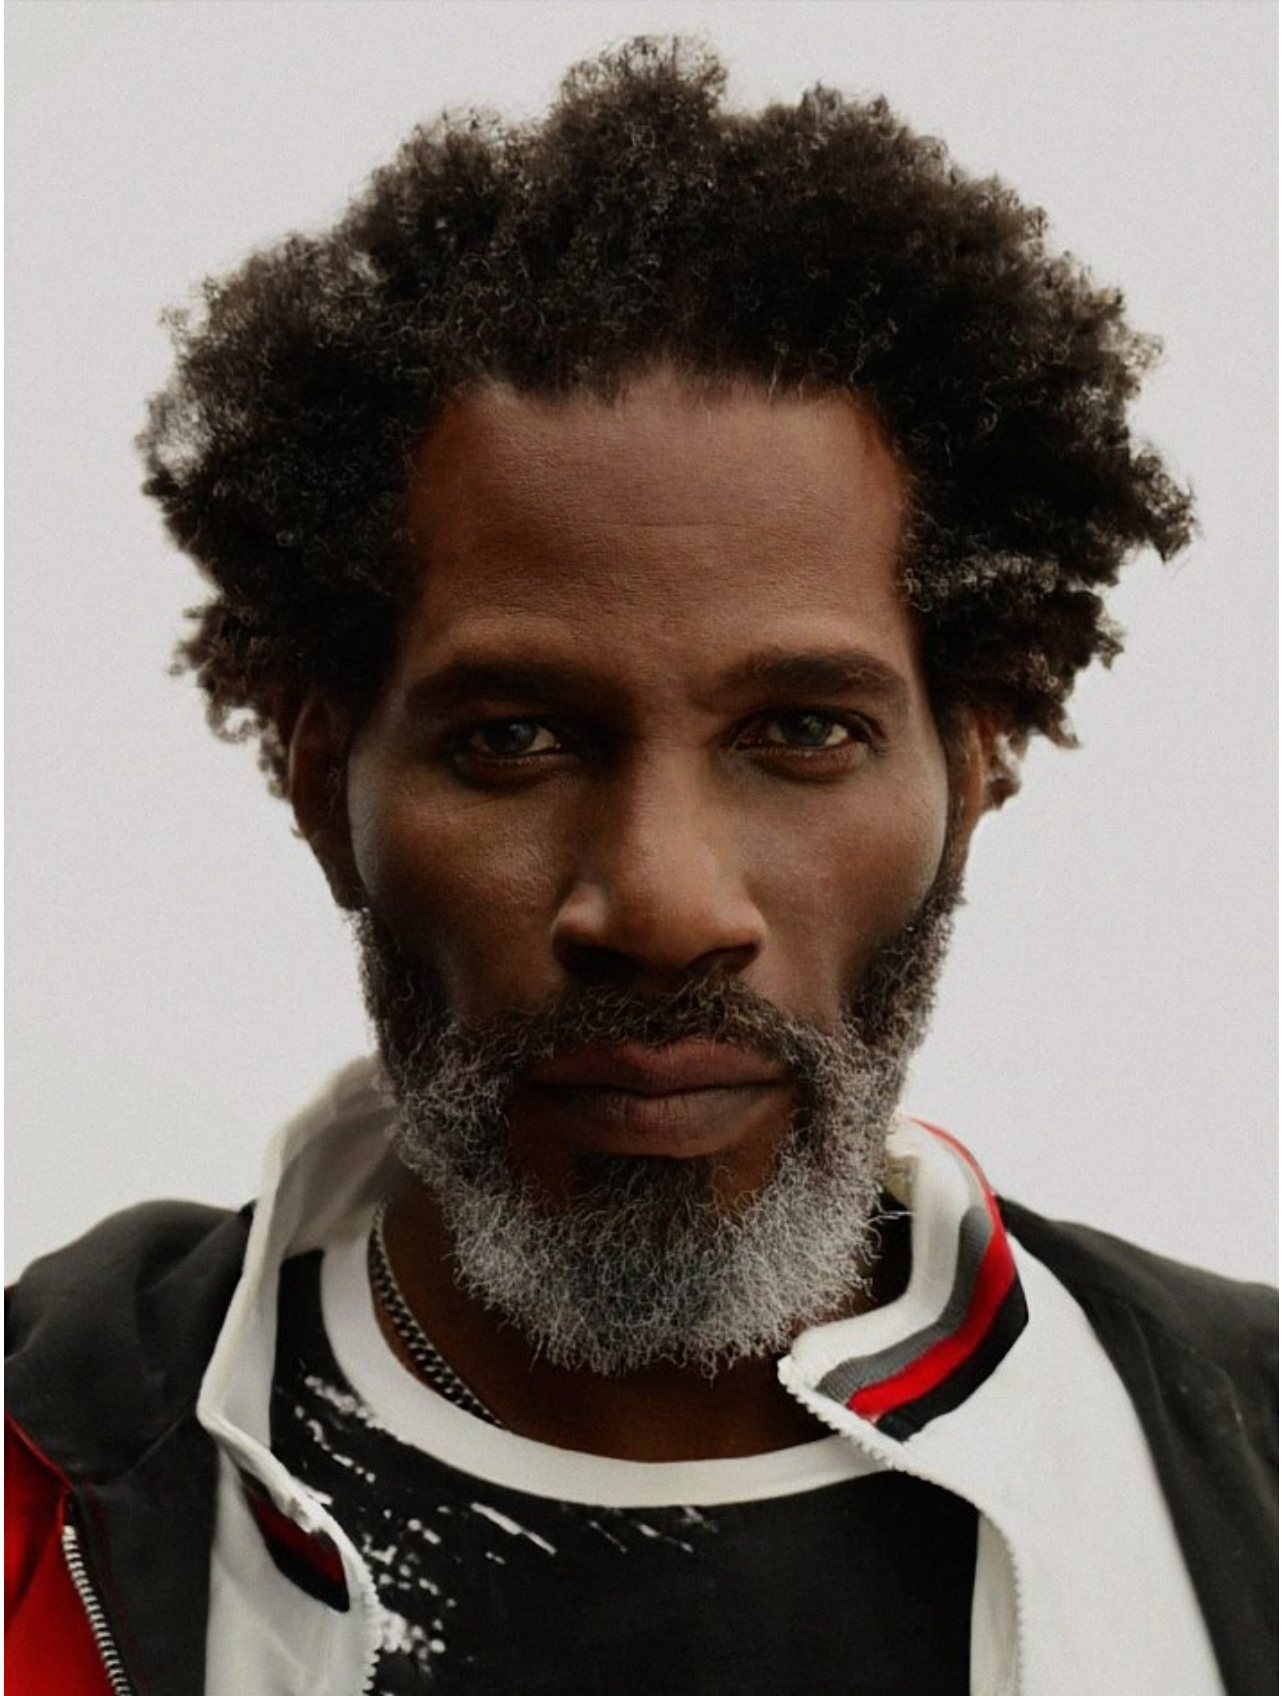

# BOSS MODELS

CAPE TOWN

POPE JERROD

Height: 186cm Chest: 104cm Waist: 90cm Suit: 42 L Shoe: 11 UK Hair: Black Eyes: Brown