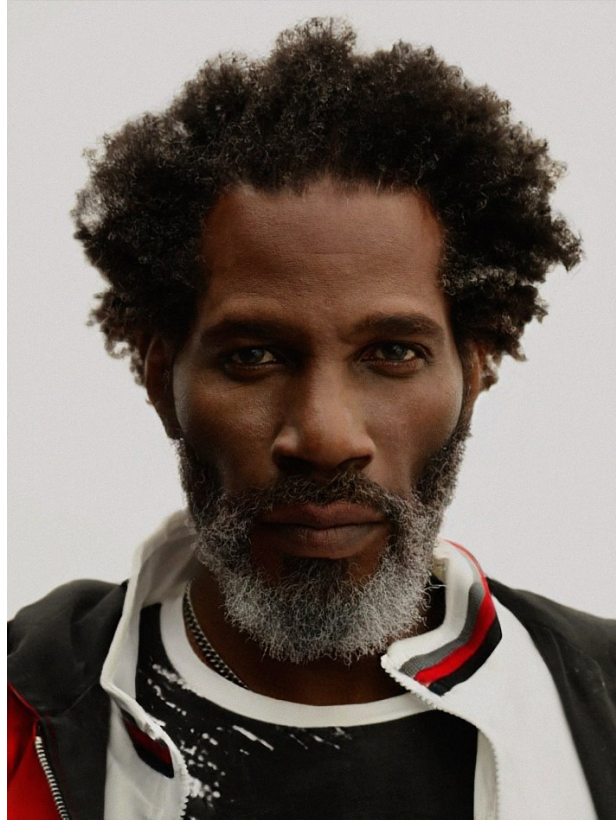

# BOSS MODELS

CAPE TOWN

POPE JERROD

Height: 186cm Chest: 104cm Waist: 90cm Suit: 42 L Shoe: 11 UK Hair: Black Eyes: Brown