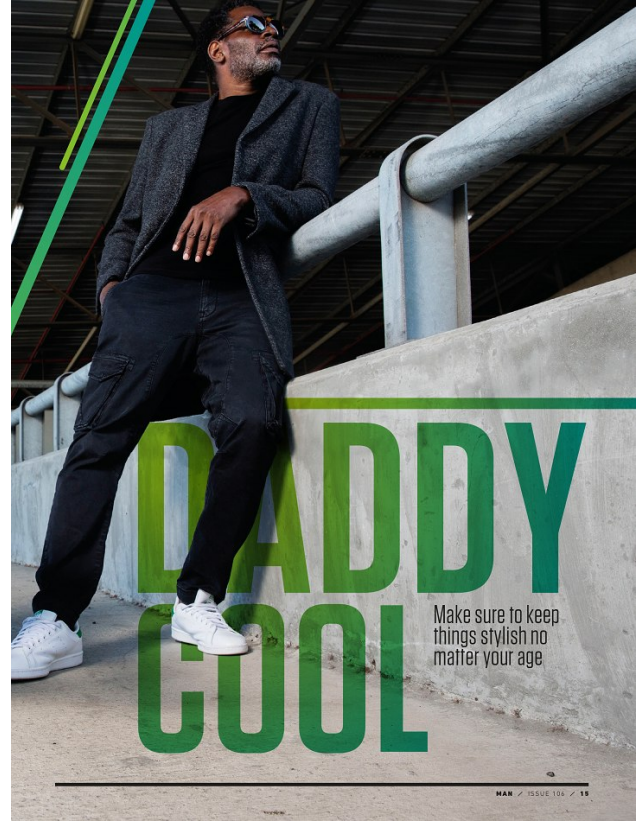

BOSS MODELS

CAPE TOWN

POPE JERROD

Height: 186cm Chest: 104cm Waist: 90cm Suit: 42 L Shoe: 11 UK Hair: Black Eyes: Brown