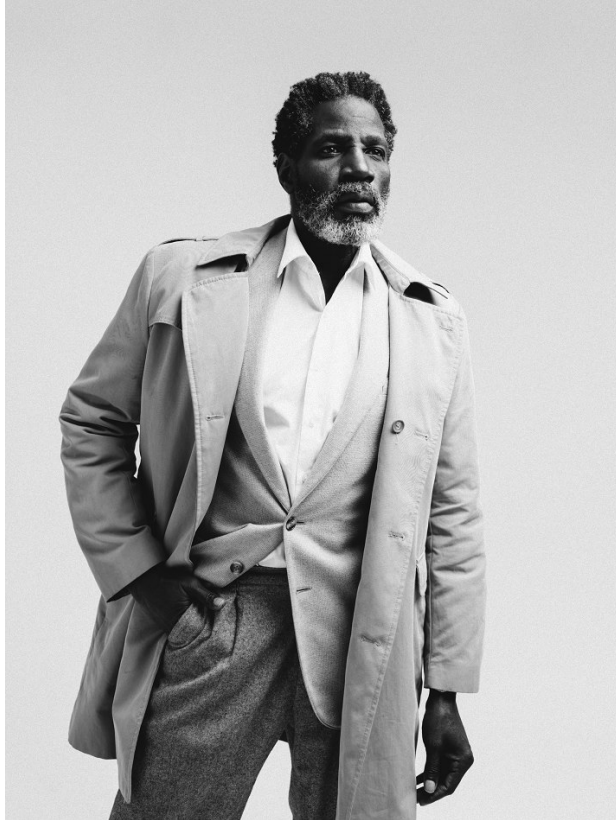

BOSS MODELS

CAPE TOWN

POPE JERROD

Height: 186cm Chest: 104cm Waist: 90cm Suit: 42 L Shoe: 11 UK Hair: Black Eyes: Brown