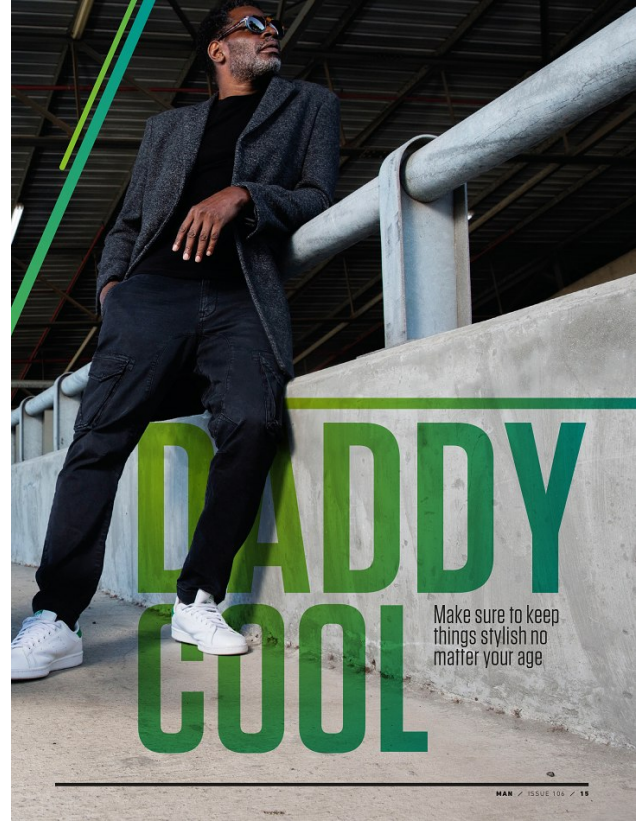

BOSS MODELS

CAPE TOWN

POPE JERROD

Height: 186cm Chest: 104cm Waist: 90cm Suit: 42 L Shoe: 11 UK Hair: Black Eyes: Brown