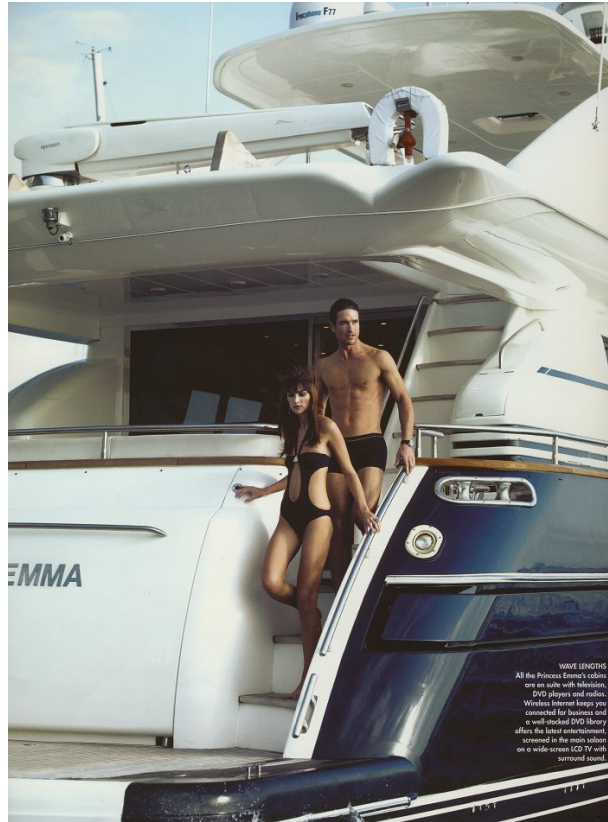

BOSS MODELS

CAPE TOWN

it's your time
GIOVANI
ITALIAN CUT

PAUL SALE

Height: 184cm Chest: 99cm Waist: 79cm Suit: 38 R Shoe: 10 UK Hair: Brown Eyes: Green

BOSS MODELS

CAPE TOWN

PAUL SALE