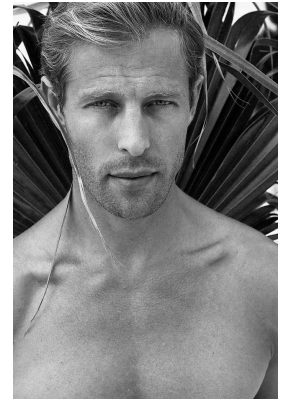

BOSS MODELS

CAPE TOWN

STUART BELLAMY

Height: 193cm Chest: 106cm Waist: 86cm Suit: 42 L Shoe: 11 UK Hair: Blonde Eyes: Blue

BOSS MODELS

CAPE TOWN

STUART BELLAMY

Height: 193cm Chest: 106cm Waist: 86cm Suit: 42 L Shoe: 11 UK Hair: Blonde Eyes: Blue