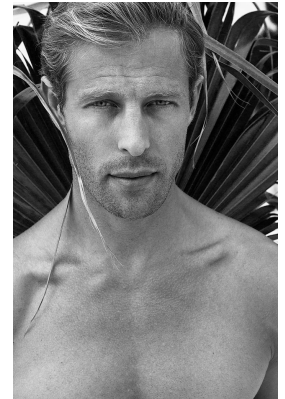

BOSS MODELS

CAPE TOWN

STUART BELLAMY

Height: 193cm Chest: 106cm Waist: 86cm Suit: 42 L Shoe: 11 UK Hair: Blonde Eyes: Blue