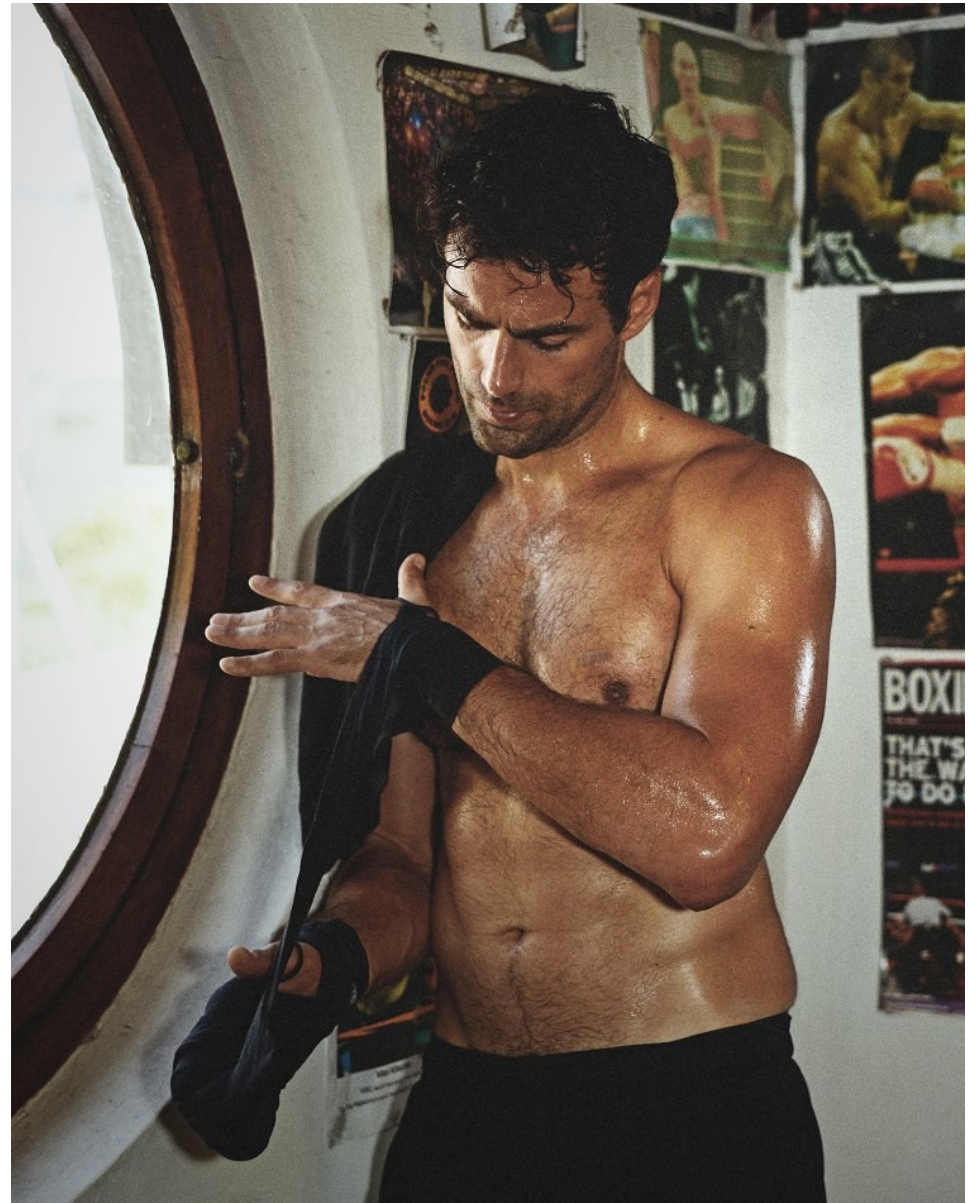

BOSS MODELS

CAPE TOWN

CARMINE SIGNORELLI

Height: 188cm Chest: 105cm Waist: 83cm Suit: 41 L Shoe: 10 UK Hair: Brown Eyes: Brown

BOSS MODELS

CAPE TOWN

CARMINE SIGNORELLI

Height: 188cm Chest: 105cm Waist: 83cm Suit: 41 L Shoe: 10 UK Hair: Brown Eyes: Brown