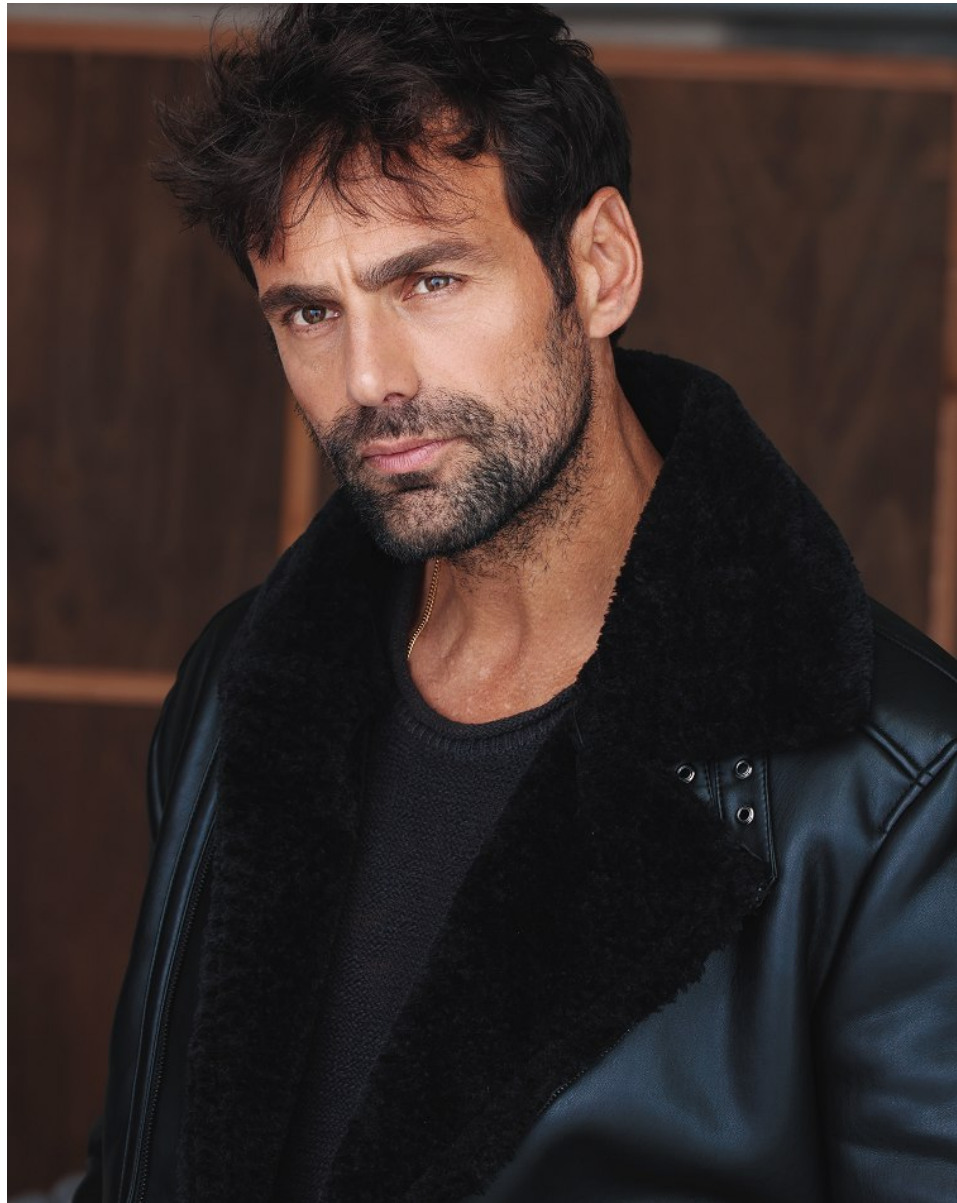

BOSS MODELS

CAPE TOWN

CARMINE SIGNORELLI

Height: 188cm Chest: 105cm Waist: 83cm Suit: 41 L Shoe: 10 UK Hair: Brown Eyes: Brown

BOSS MODELS

CAPE TOWN

CARMINE SIGNORELLI

Height: 188cm Chest: 105cm Waist: 83cm Suit: 41 L Shoe: 10 UK Hair: Brown Eyes: Brown