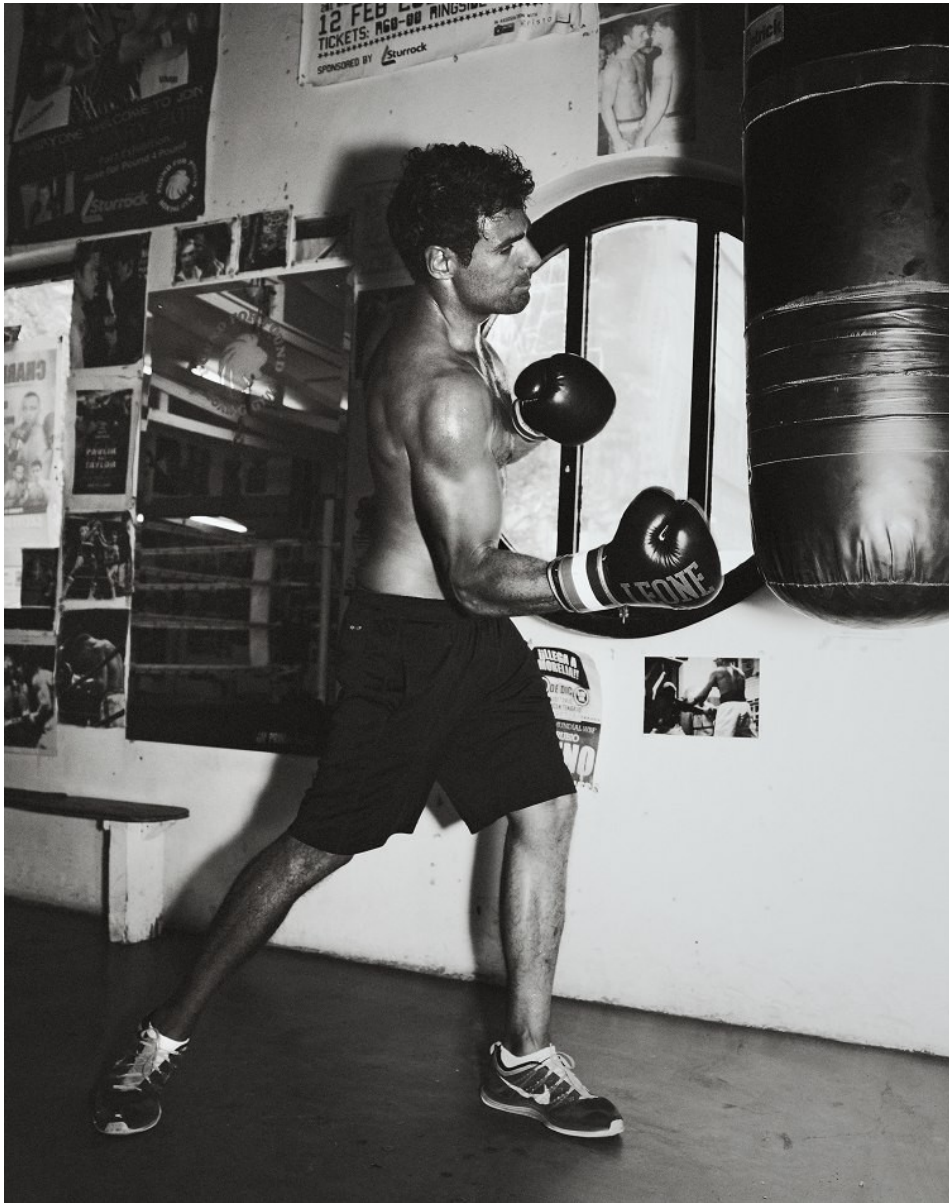

BOSS MODELS

CAPE TOWN

CARMINE SIGNORELLI

Height: 188cm Chest: 105cm Waist: 83cm Suit: 41 L Shoe: 10 UK Hair: Brown Eyes: Brown

BOSS MODELS

CAPE TOWN

CARMINE SIGNORELLI

Height: 188cm Chest: 105cm Waist: 83cm Suit: 41 L Shoe: 10 UK Hair: Brown Eyes: Brown