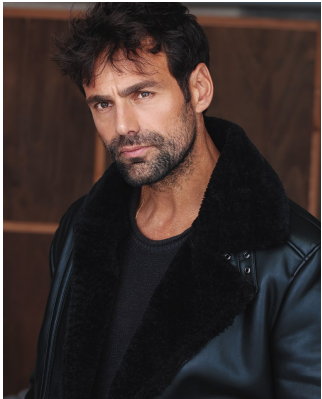

BOSS MODELS

CAPE TOWN

CARMINE SIGNORELLI

Height: 188cm Chest: 105cm Waist: 83cm Suit: 41 L Shoe: 10 UK Hair: Brown Eyes: Brown

BOSS MODELS

CAPE TOWN

CARMINE SIGNORELLI

Height: 188cm Chest: 105cm Waist: 83cm Suit: 41 L Shoe: 10 UK Hair: Brown Eyes: Brown