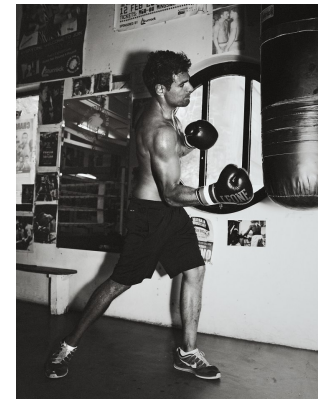

BOSS MODELS

CAPE TOWN

CARMINE SIGNORELLI

Height: 188cm Chest: 105cm Waist: 83cm Suit: 41 L Shoe: 10 UK Hair: Brown Eyes: Brown

BOSS MODELS

CAPE TOWN

CARMINE SIGNORELLI

Height: 188cm Chest: 105cm Waist: 83cm Suit: 41 L Shoe: 10 UK Hair: Brown Eyes: Brown