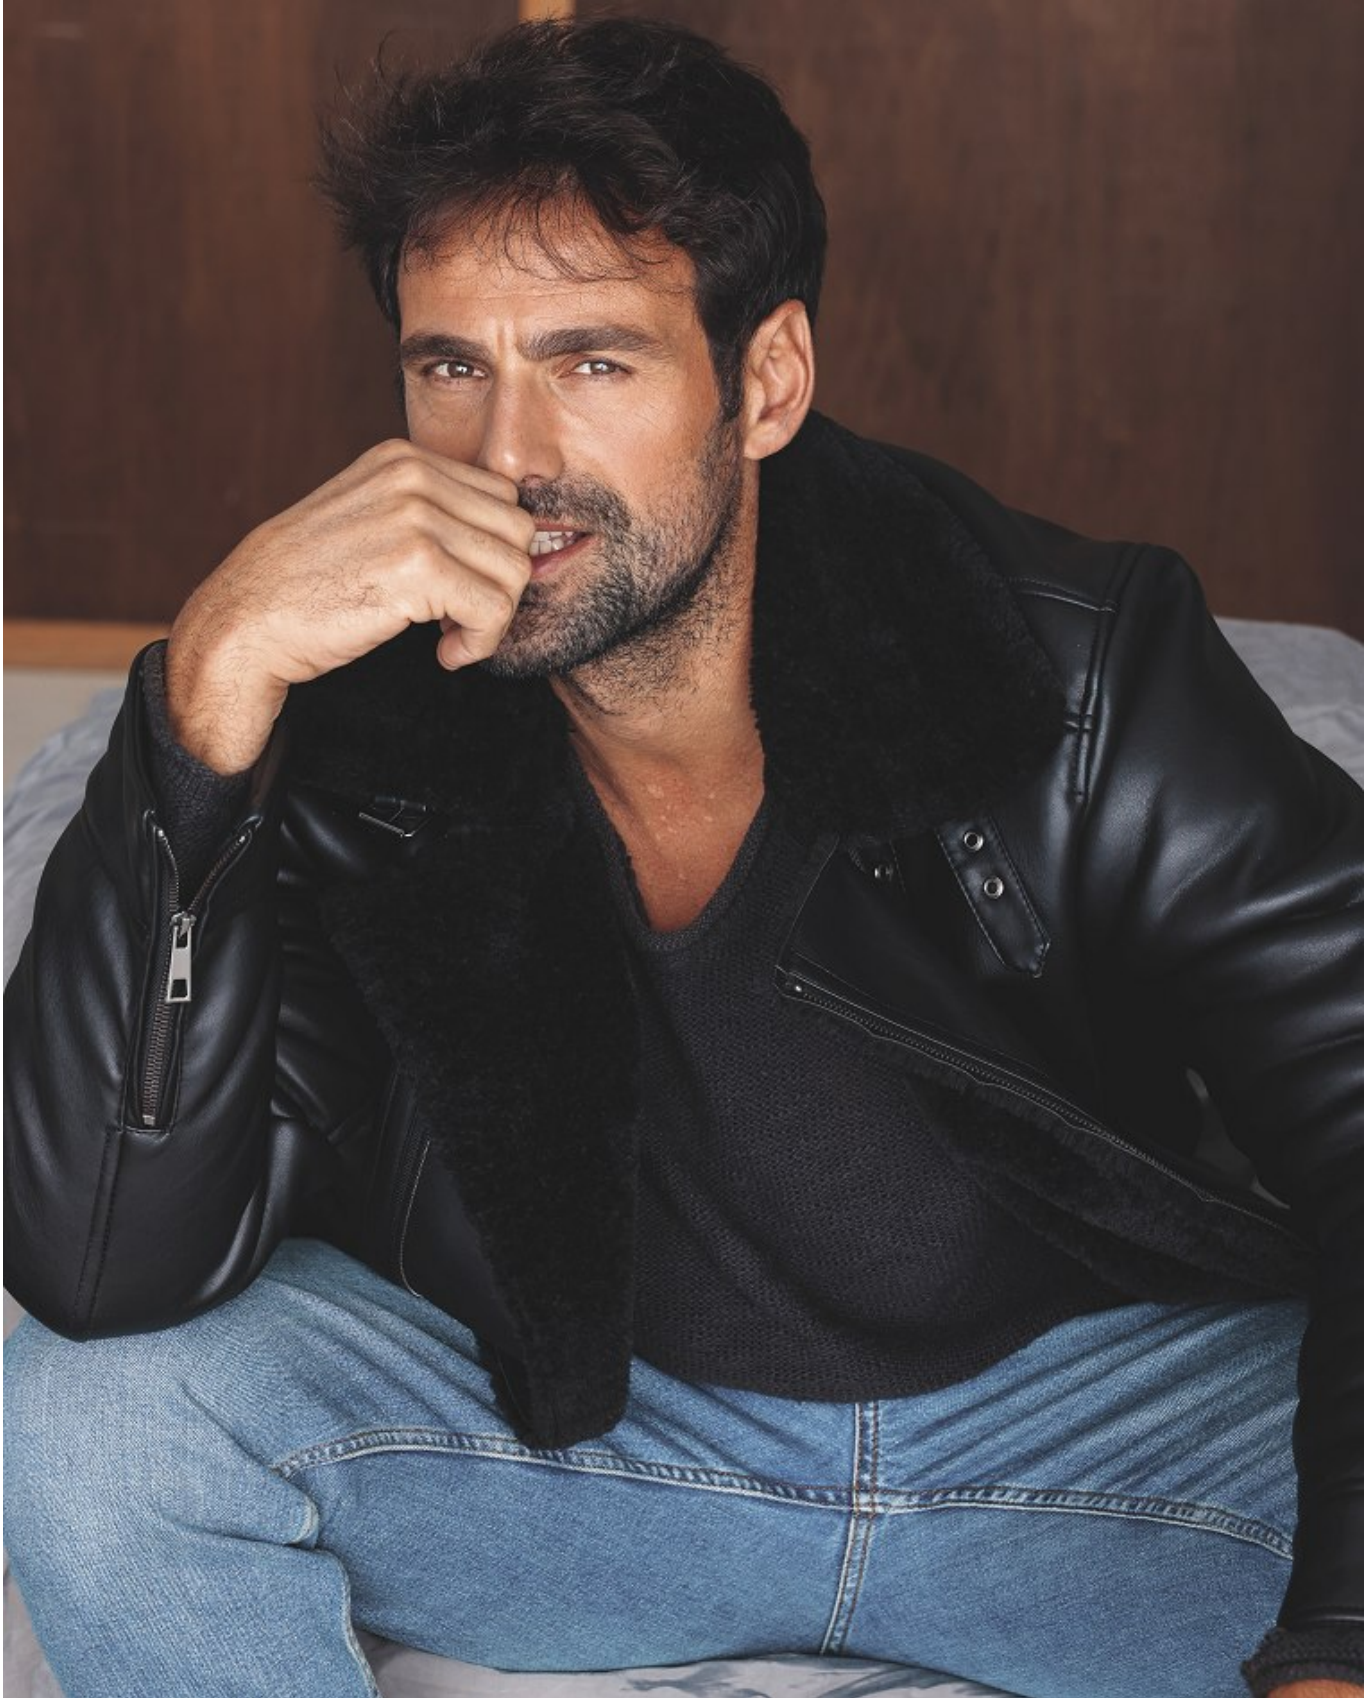

BOSS MODELS

CAPE TOWN

CARMINE SIGNORELLI

Height: 188cm Chest: 105cm Waist: 83cm Suit: 41 L Shoe: 10 UK Hair: Brown Eyes: Brown

BOSS MODELS

CAPE TOWN

CARMINE SIGNORELLI

Height: 188cm Chest: 105cm Waist: 83cm Suit: 41 L Shoe: 10 UK Hair: Brown Eyes: Brown