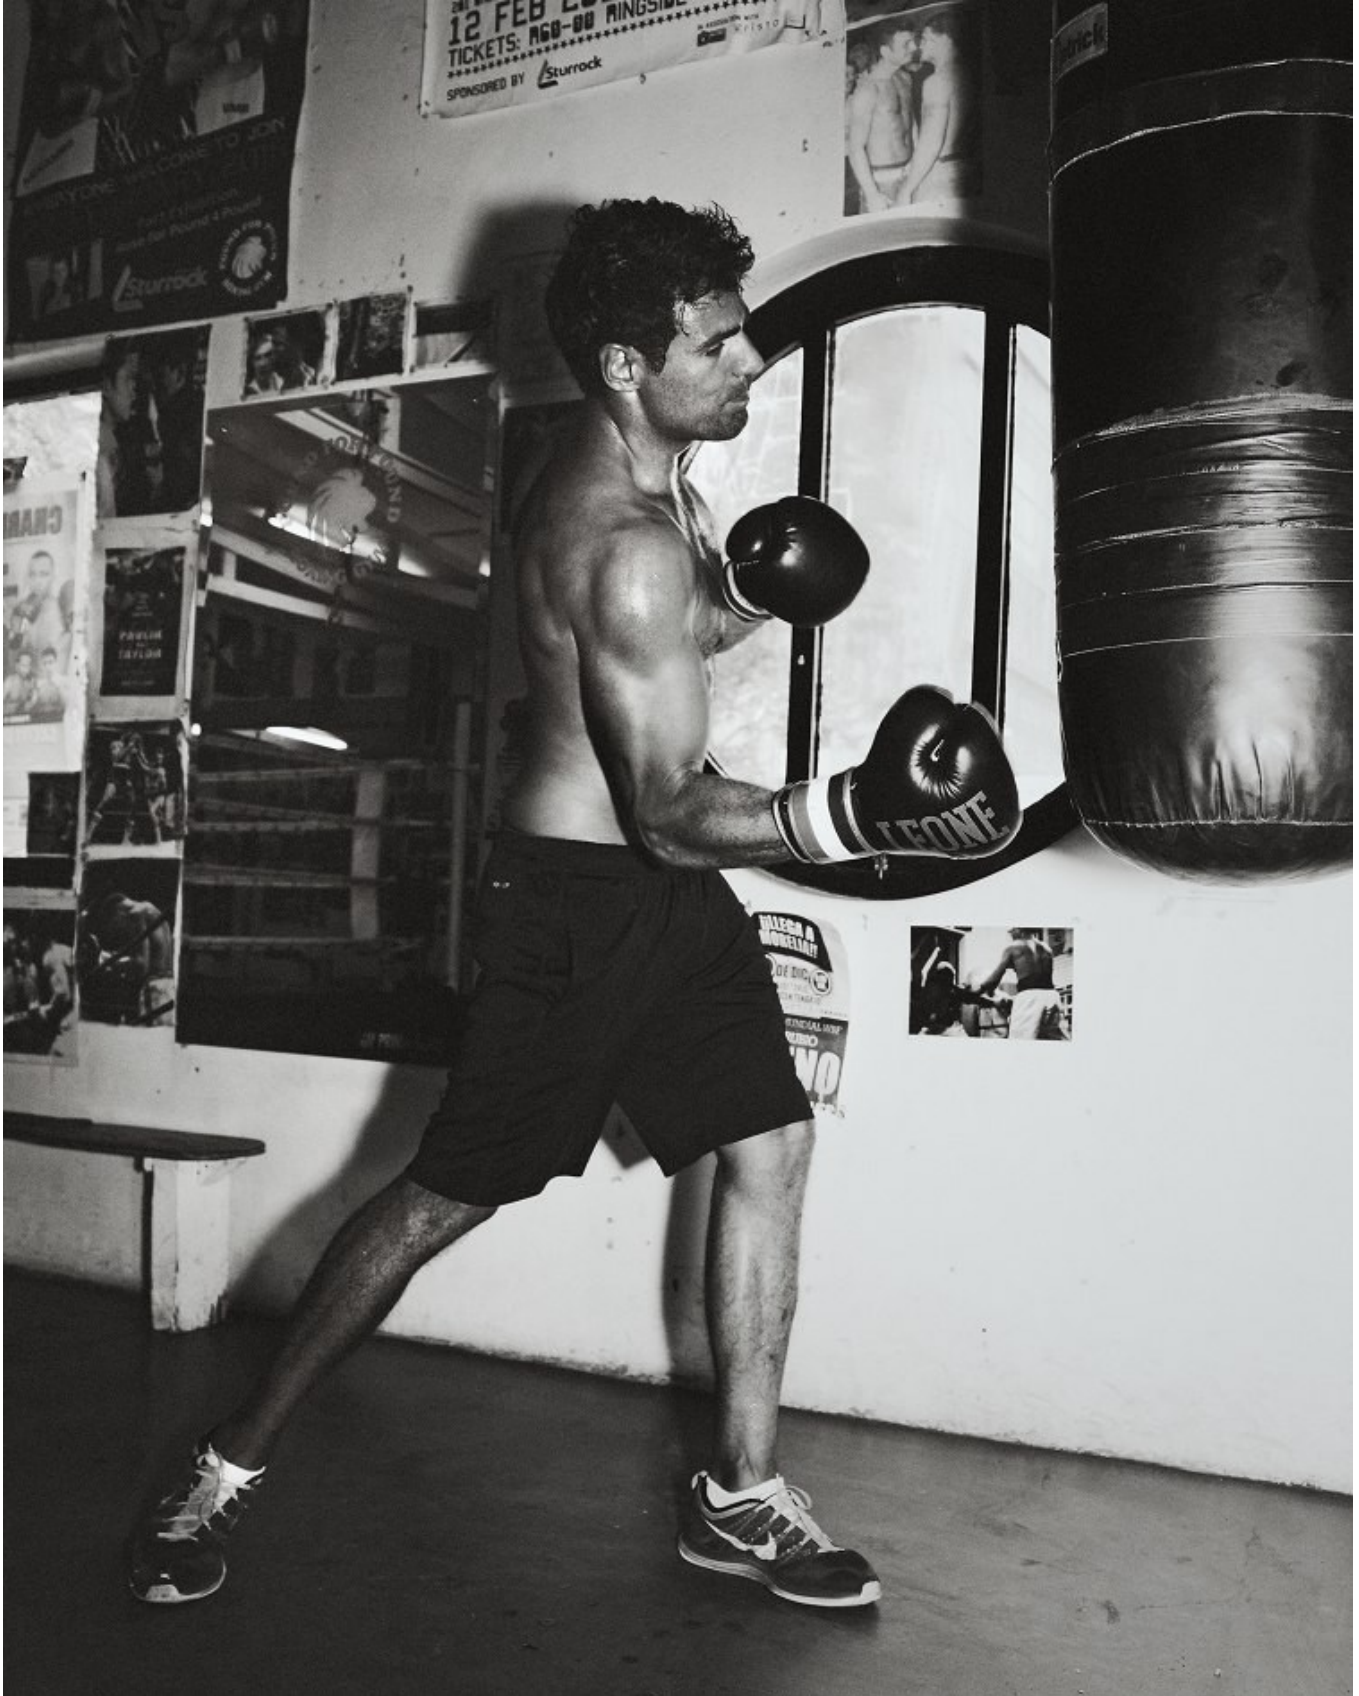

BOSS MODELS

CAPE TOWN

CARMINE SIGNORELLI

Height: 188cm Chest: 105cm Waist: 83cm Suit: 41 L Shoe: 10 UK Hair: Brown Eyes: Brown

BOSS MODELS

CAPE TOWN

CARMINE SIGNORELLI

Height: 188cm Chest: 105cm Waist: 83cm Suit: 41 L Shoe: 10 UK Hair: Brown Eyes: Brown