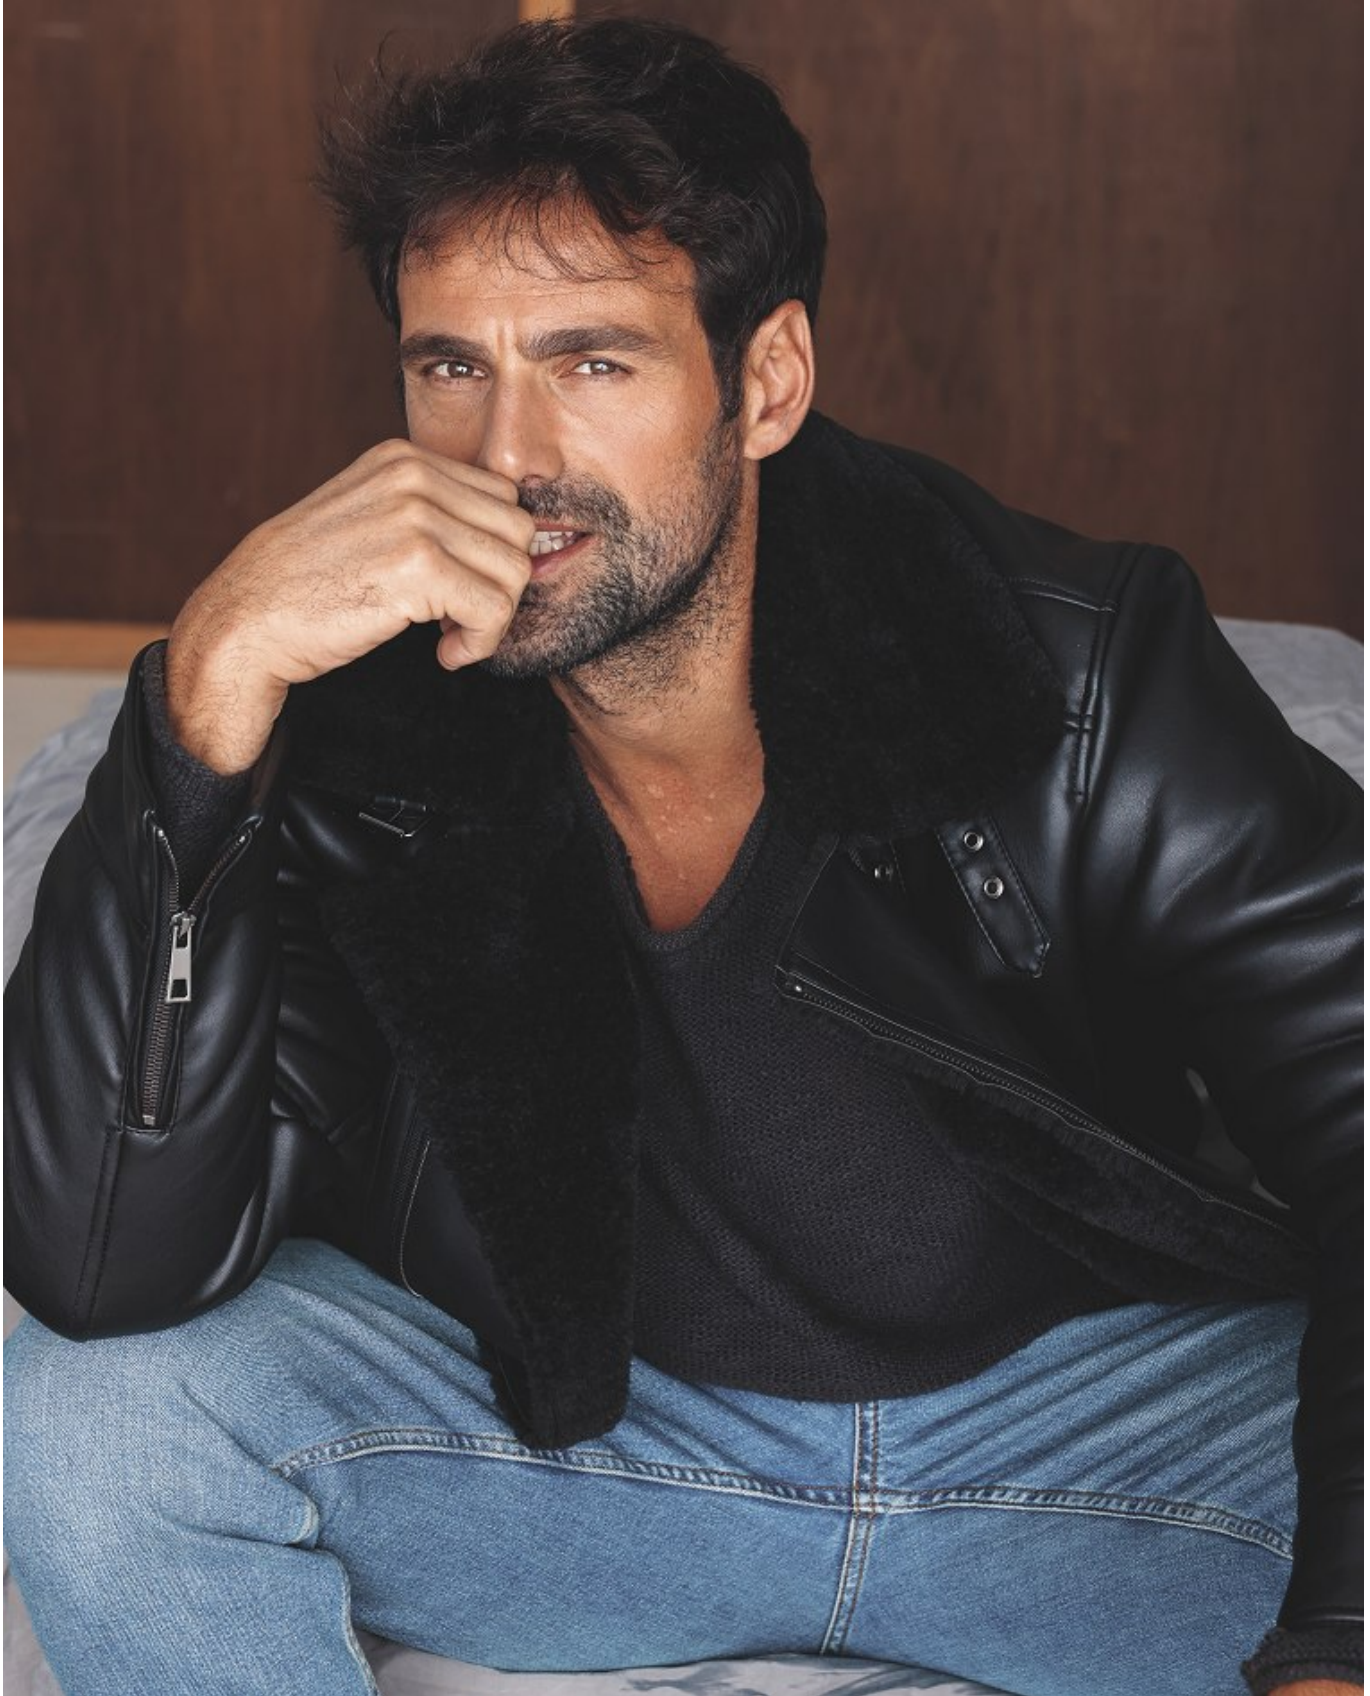

BOSS MODELS

CAPE TOWN

CARMINE SIGNORELLI

Height: 188cm Chest: 105cm Waist: 83cm Suit: 41 L Shoe: 10 UK Hair: Brown Eyes: Brown

BOSS MODELS

CAPE TOWN

CARMINE SIGNORELLI

Height: 188cm Chest: 105cm Waist: 83cm Suit: 41 L Shoe: 10 UK Hair: Brown Eyes: Brown