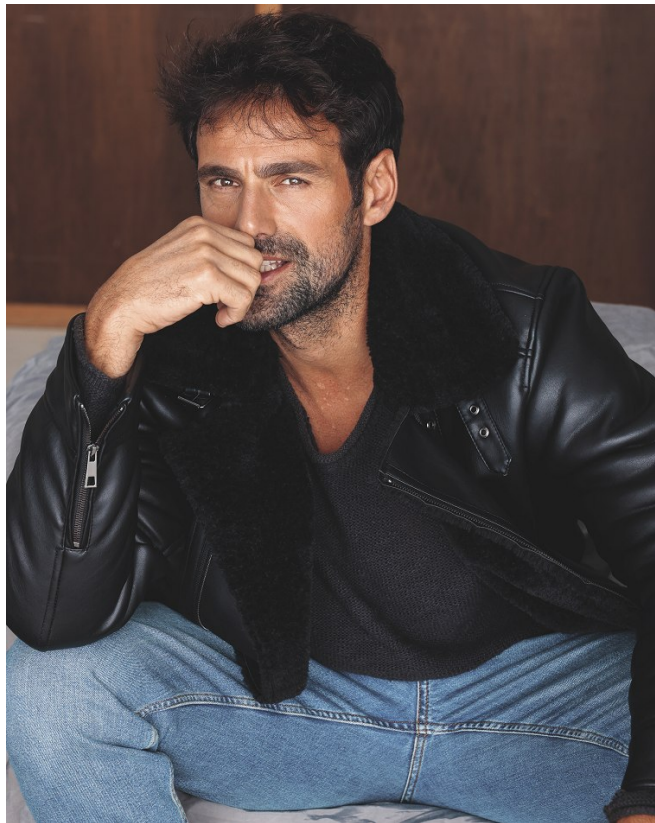

BOSS MODELS

CAPE TOWN

CARMINE SIGNORELLI

Height: 188cm Chest: 105cm Waist: 83cm Suit: 41 L Shoe: 10 UK Hair: Brown Eyes: Brown