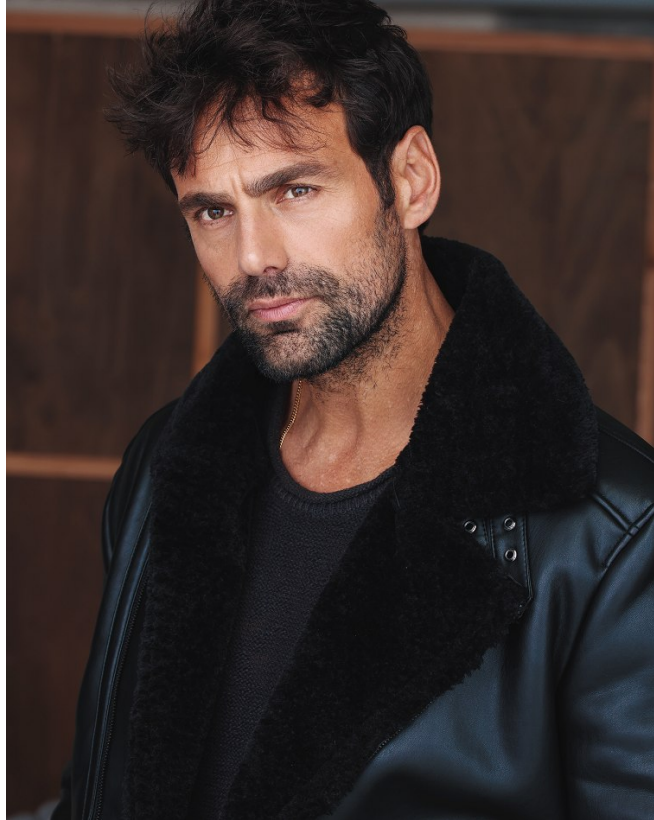

BOSS MODELS

CAPE TOWN

CARMINE SIGNORELLI

Height: 188cm Chest: 105cm Waist: 83cm Suit: 41 L Shoe: 10 UK Hair: Brown Eyes: Brown

BOSS MODELS

CAPE TOWN

CARMINE SIGNORELLI

Height: 188cm Chest: 105cm Waist: 83cm Suit: 41 L Shoe: 10 UK Hair: Brown Eyes: Brown