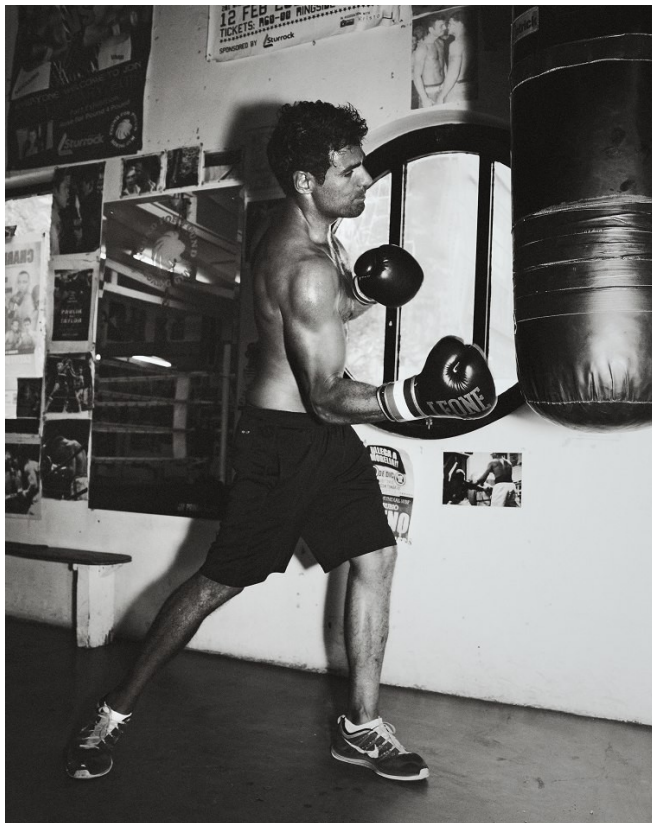

BOSS MODELS

CAPE TOWN

CARMINE SIGNORELLI

Height: 188cm Chest: 105cm Waist: 83cm Suit: 41 L Shoe: 10 UK Hair: Brown Eyes: Brown

BOSS MODELS

CAPE TOWN

CARMINE SIGNORELLI

Height: 188cm Chest: 105cm Waist: 83cm Suit: 41 L Shoe: 10 UK Hair: Brown Eyes: Brown