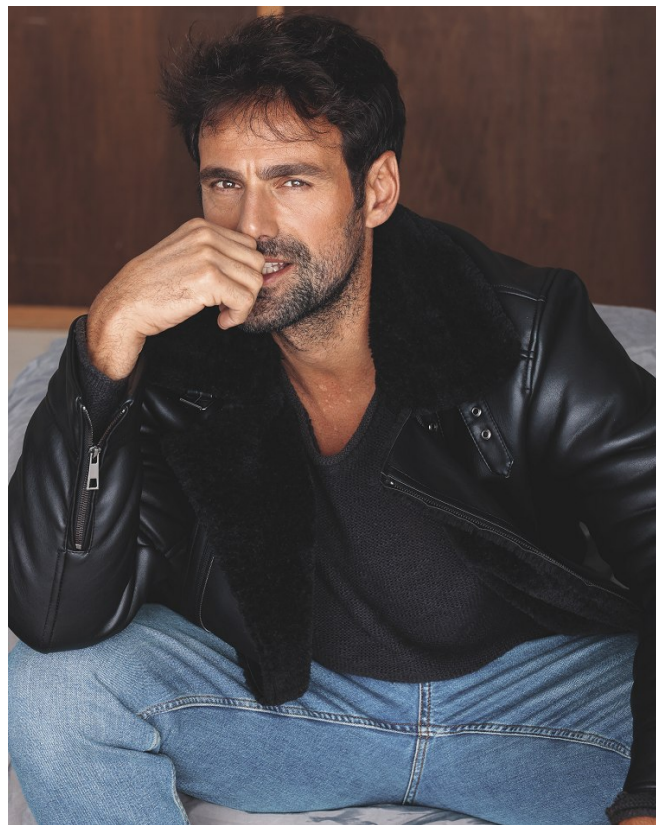

BOSS MODELS

CAPE TOWN

CARMINE SIGNORELLI

Height: 188cm Chest: 105cm Waist: 83cm Suit: 41 L Shoe: 10 UK Hair: Brown Eyes: Brown