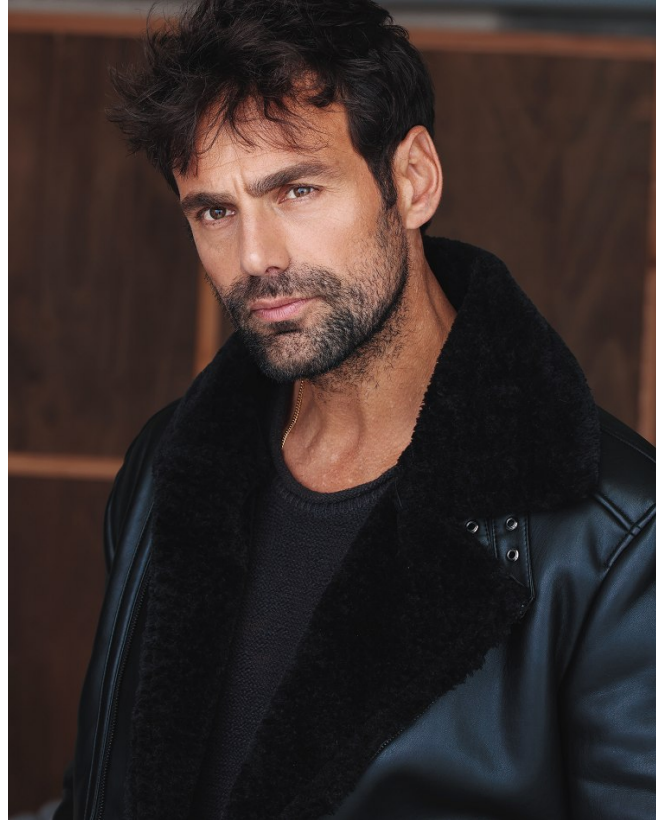

BOSS MODELS

CAPE TOWN

CARMINE SIGNORELLI

Height: 188cm Chest: 105cm Waist: 83cm Suit: 41 L Shoe: 10 UK Hair: Brown Eyes: Brown

BOSS MODELS

CAPE TOWN

CARMINE SIGNORELLI

Height: 188cm Chest: 105cm Waist: 83cm Suit: 41 L Shoe: 10 UK Hair: Brown Eyes: Brown