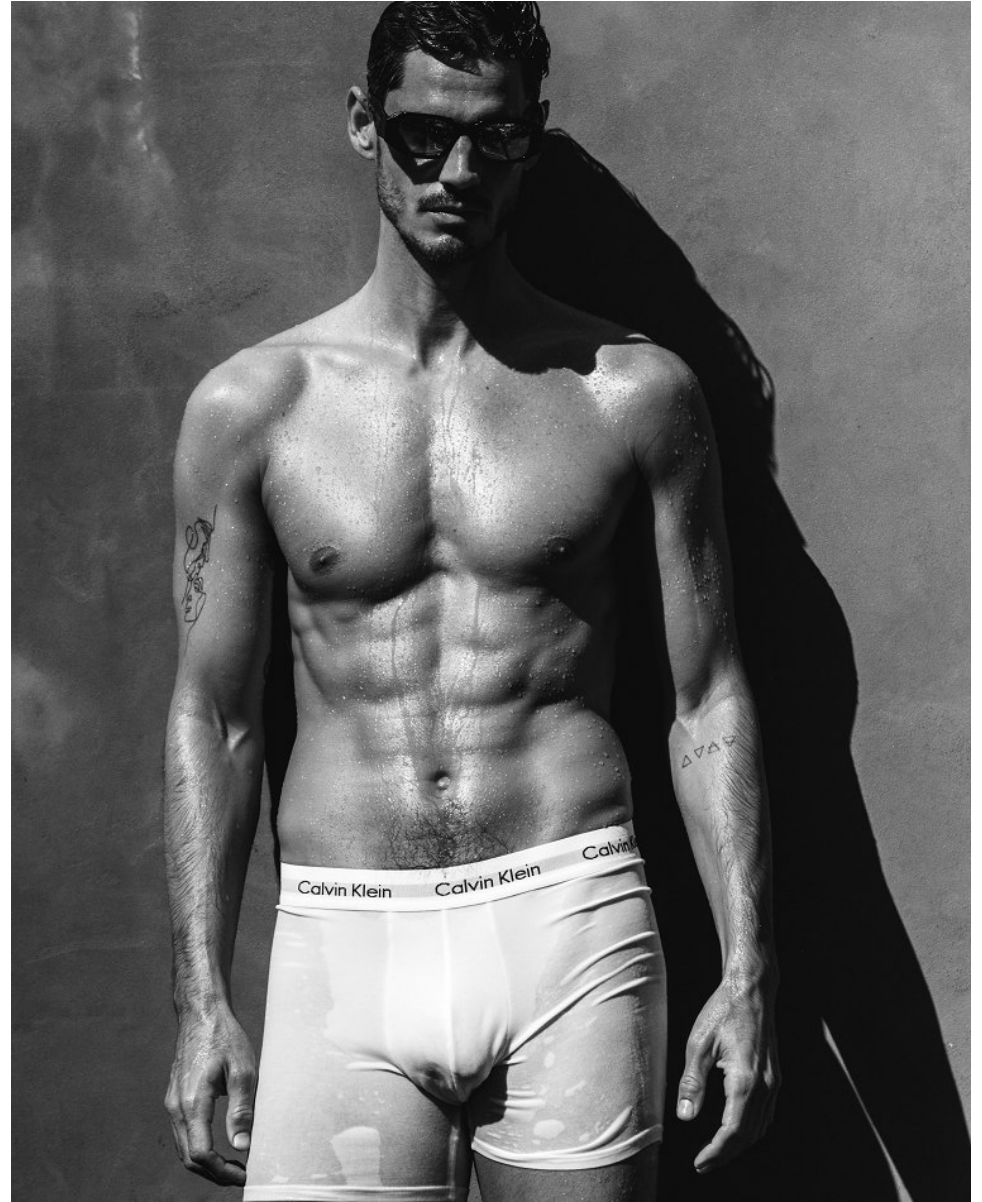

BOSS MODELS

CAPE TOWN

ALESSIO WILMS

Height: 187cm Chest: 100cm Waist: 78cm Suit: 40 L Shoe: 9.5 UK Hair: Brown Eyes: Blue/Green