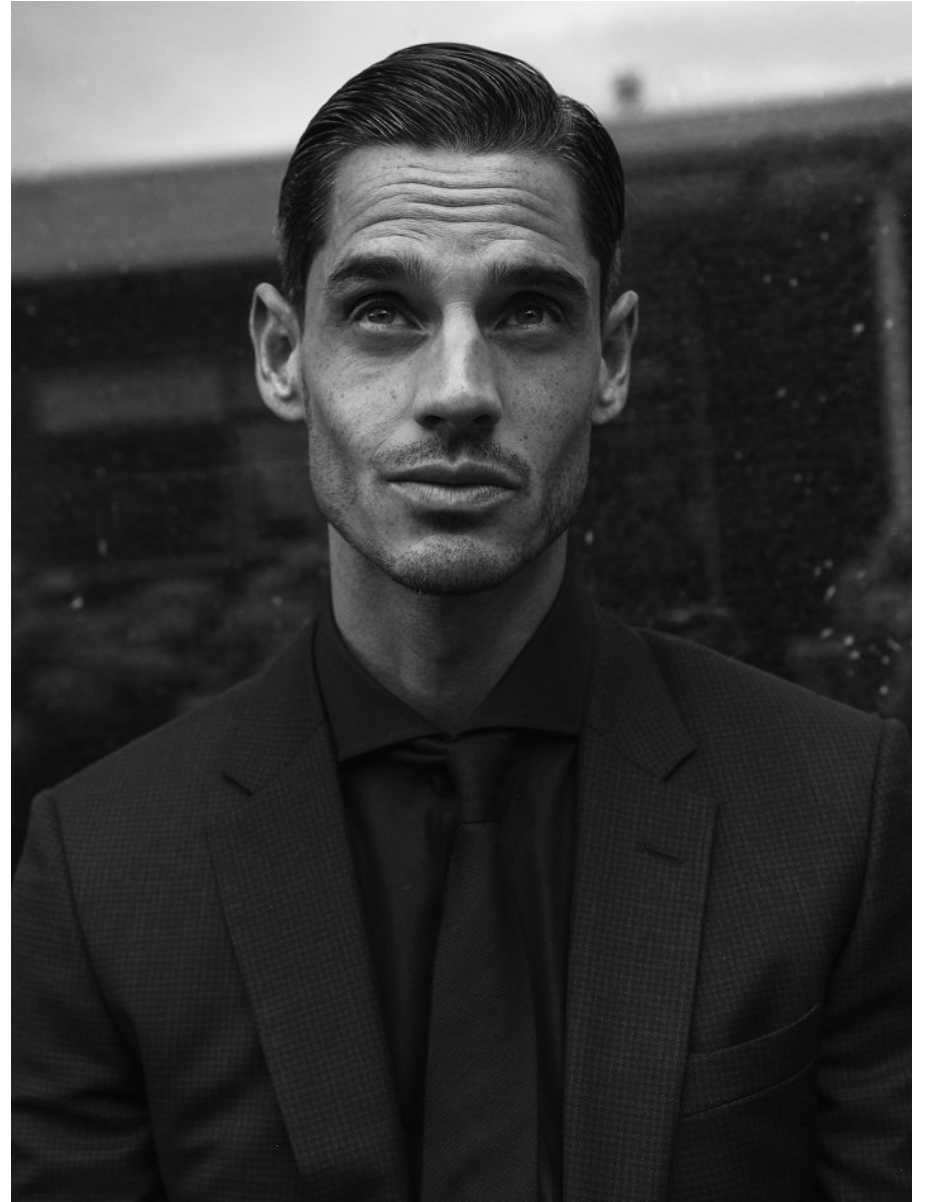

BOSS MODELS

CAPE TOWN

ALESSIO WILMS

Height: 187cm Chest: 100cm Waist: 78cm Suit: 40 L Shoe: 9.5 UK Hair: Brown Eyes: Blue/Green