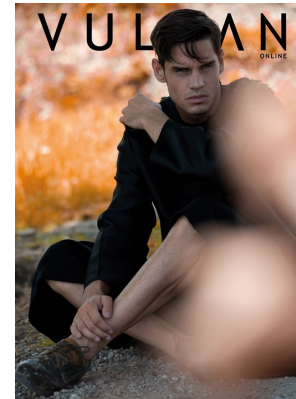

BOSS MODELS

CAPE TOWN

ALESSIO WILMS

Height: 187cm Chest: 100cm Waist: 78cm Suit: 40 L Shoe: 9.5 UK Hair: Brown Eyes: Blue/Green

BOSS MODELS

CAPE TOWN

ALESSIO WILMS

Height: 187cm Chest: 100cm Waist: 78cm Suit: 40 L Shoe: 9.5 UK Hair: Brown Eyes: Blue/Green

BOSS MODELS

CAPE TOWN

ALESSIO WILMS

Height: 187cm Chest: 100cm Waist: 78cm Suit: 40 L Shoe: 9.5 UK Hair: Brown Eyes: Blue/Green