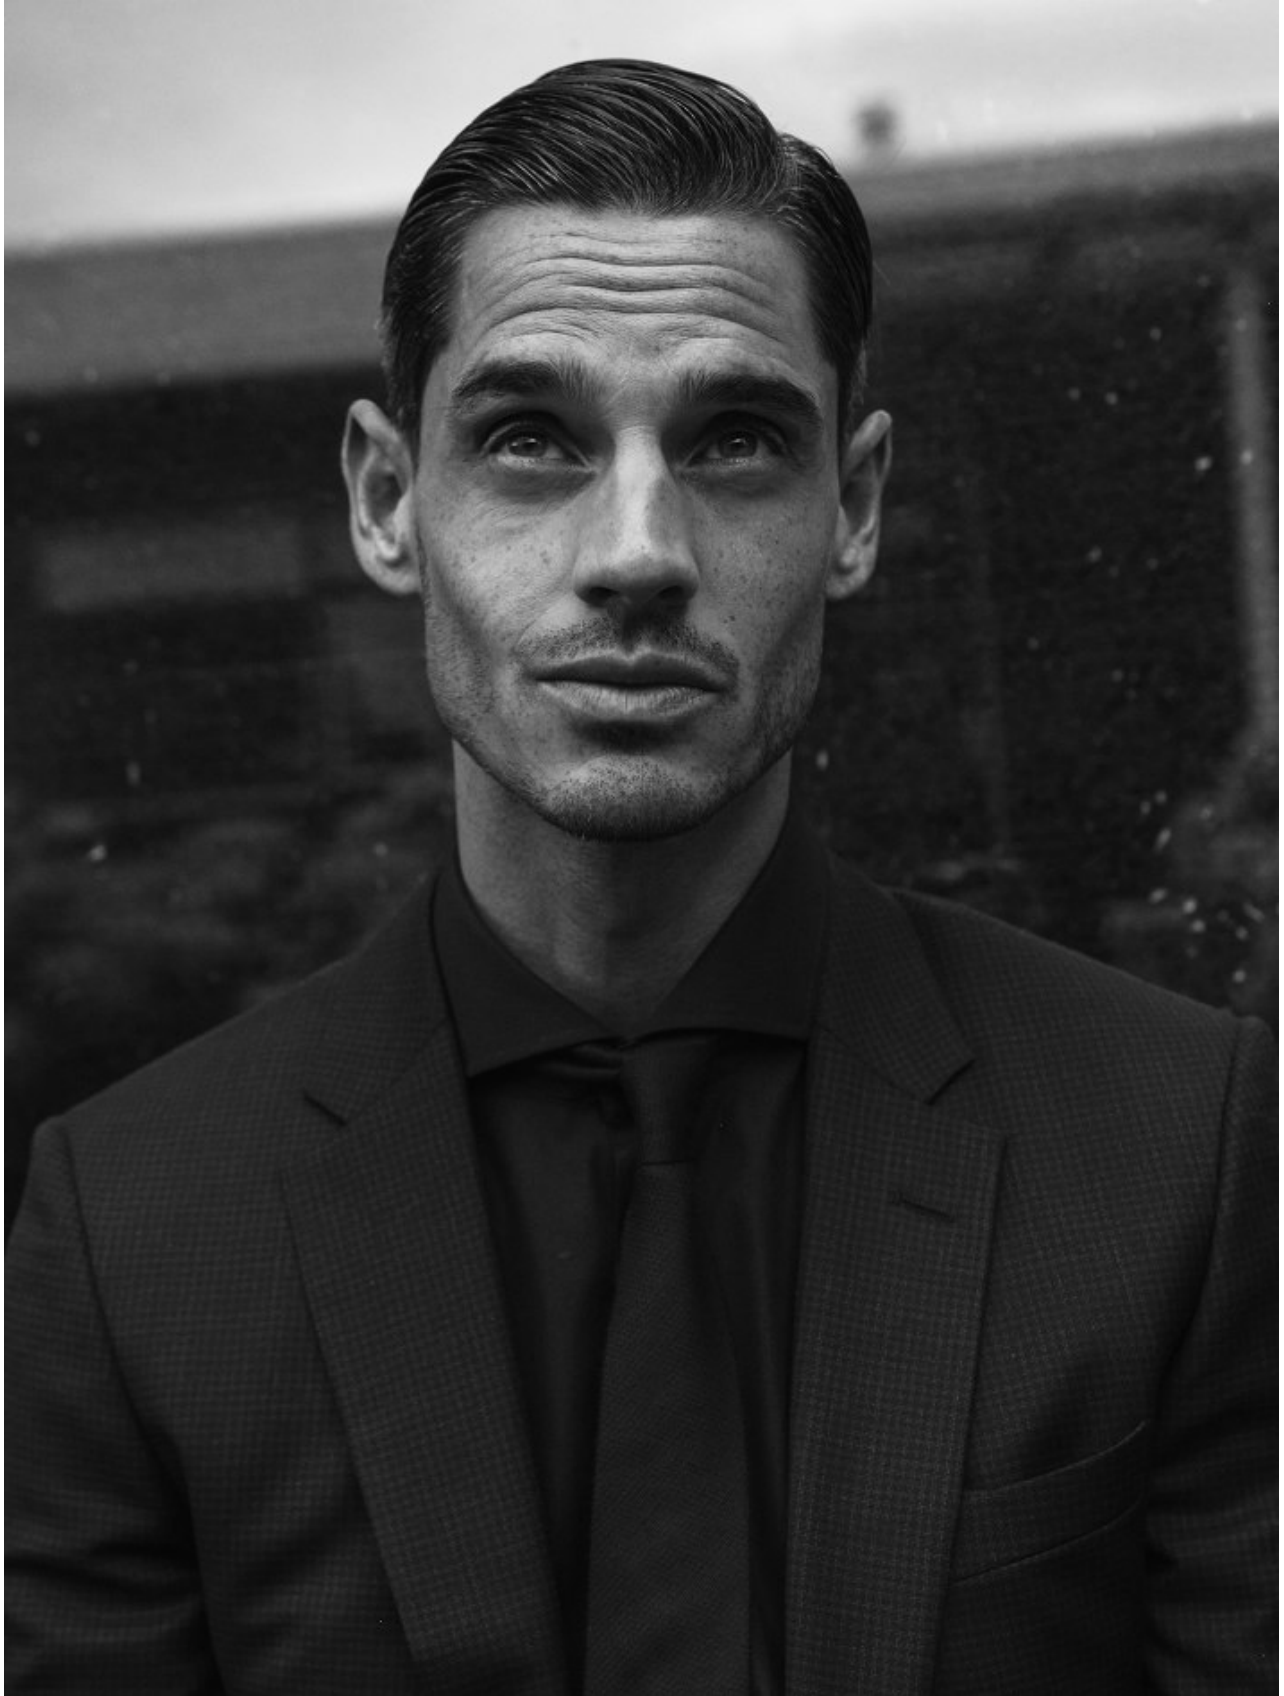

ALESSIO WILMS

BOSS MODELS

CAPE TOWN

Height: 187cm Chest: 100cm Waist: 78cm Suit: 40 L Shoe: 9.5 UK Hair: Brown Eyes: Blue/Green