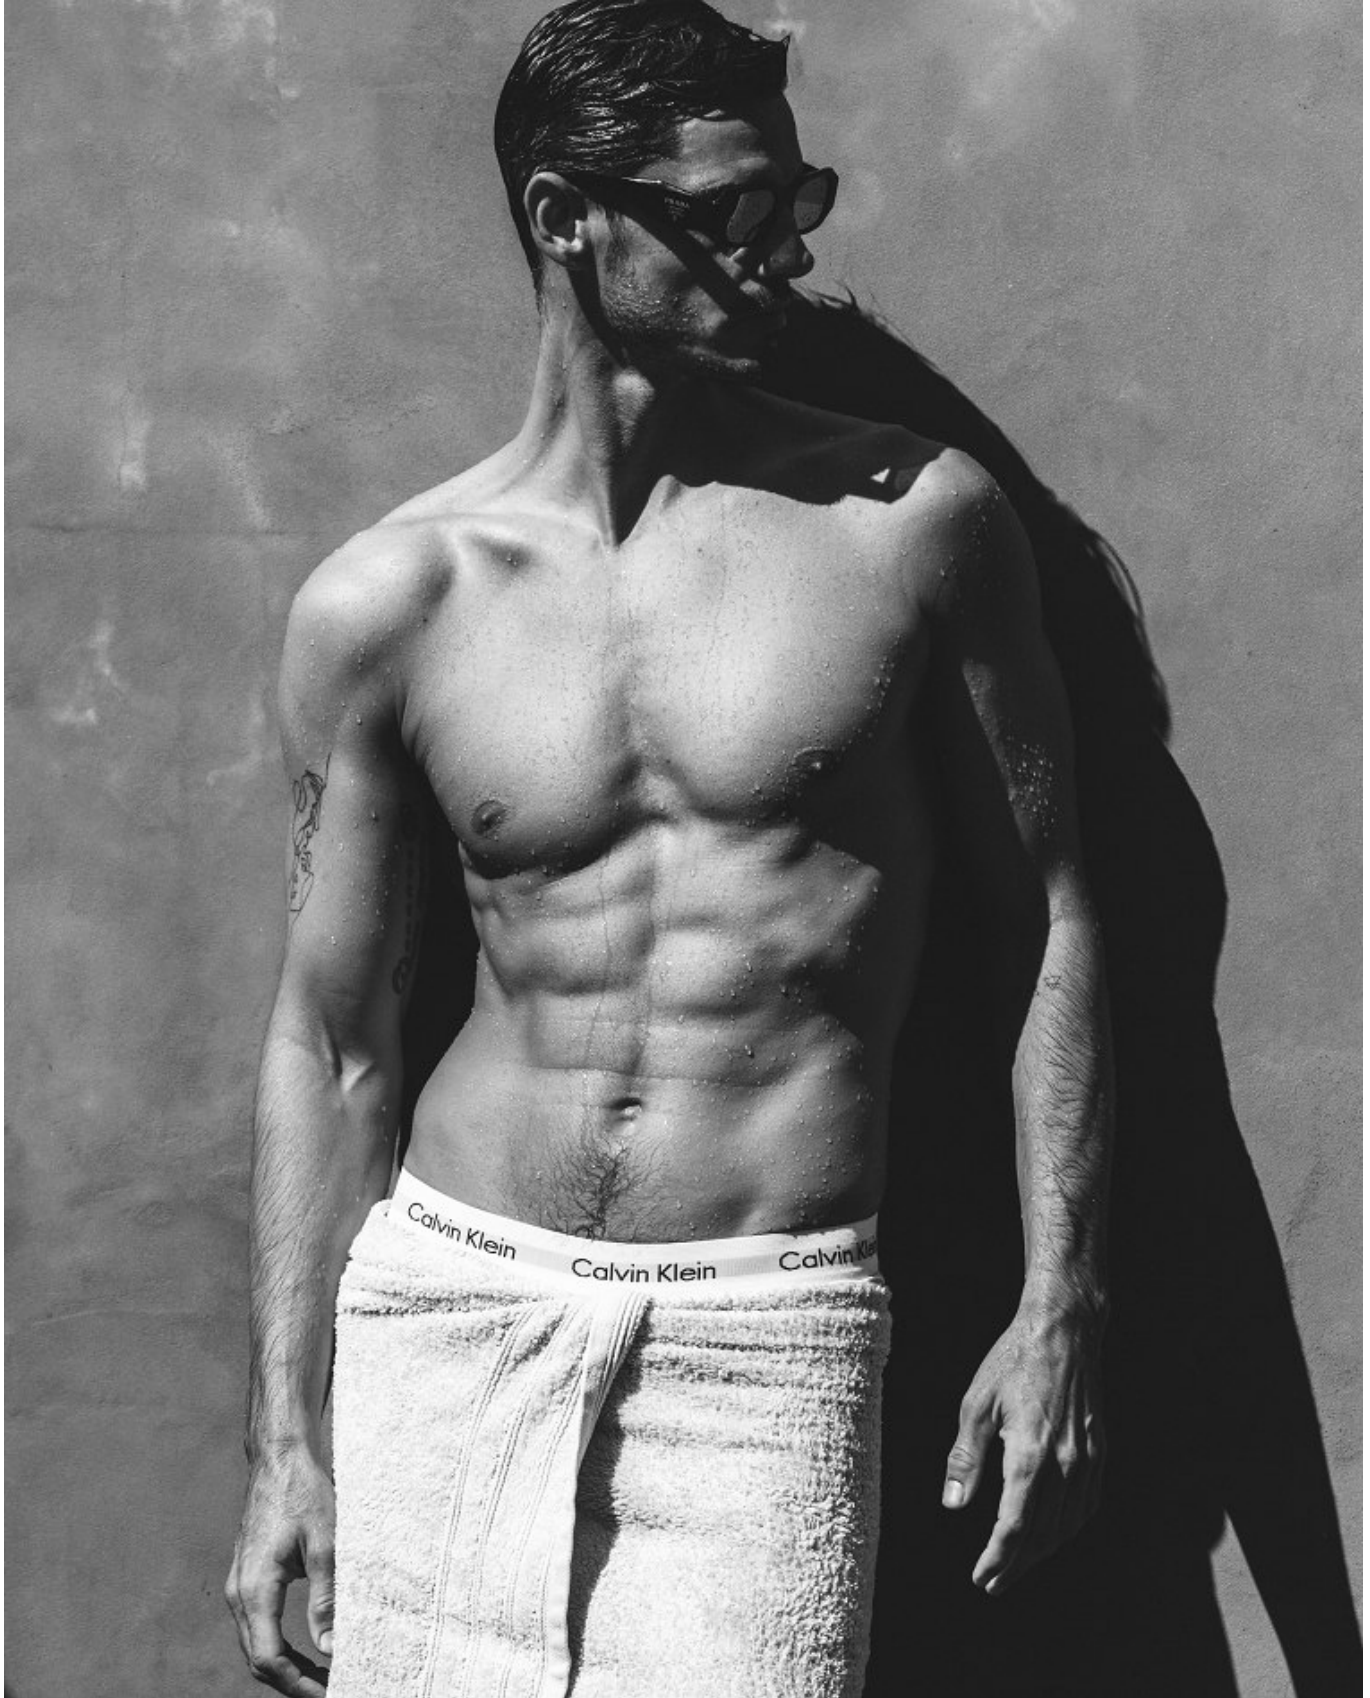

BOSS MODELS

CAPE TOWN

ALESSIO WILMS

Height: 187cm Chest: 100cm Waist: 78cm Suit: 40 L Shoe: 9.5 UK Hair: Brown Eyes: Blue/Green

BOSS MODELS

CAPE TOWN

ALESSIO WILMS

Height: 187cm Chest: 100cm Waist: 78cm Suit: 40 L Shoe: 9.5 UK Hair: Brown Eyes: Blue/Green