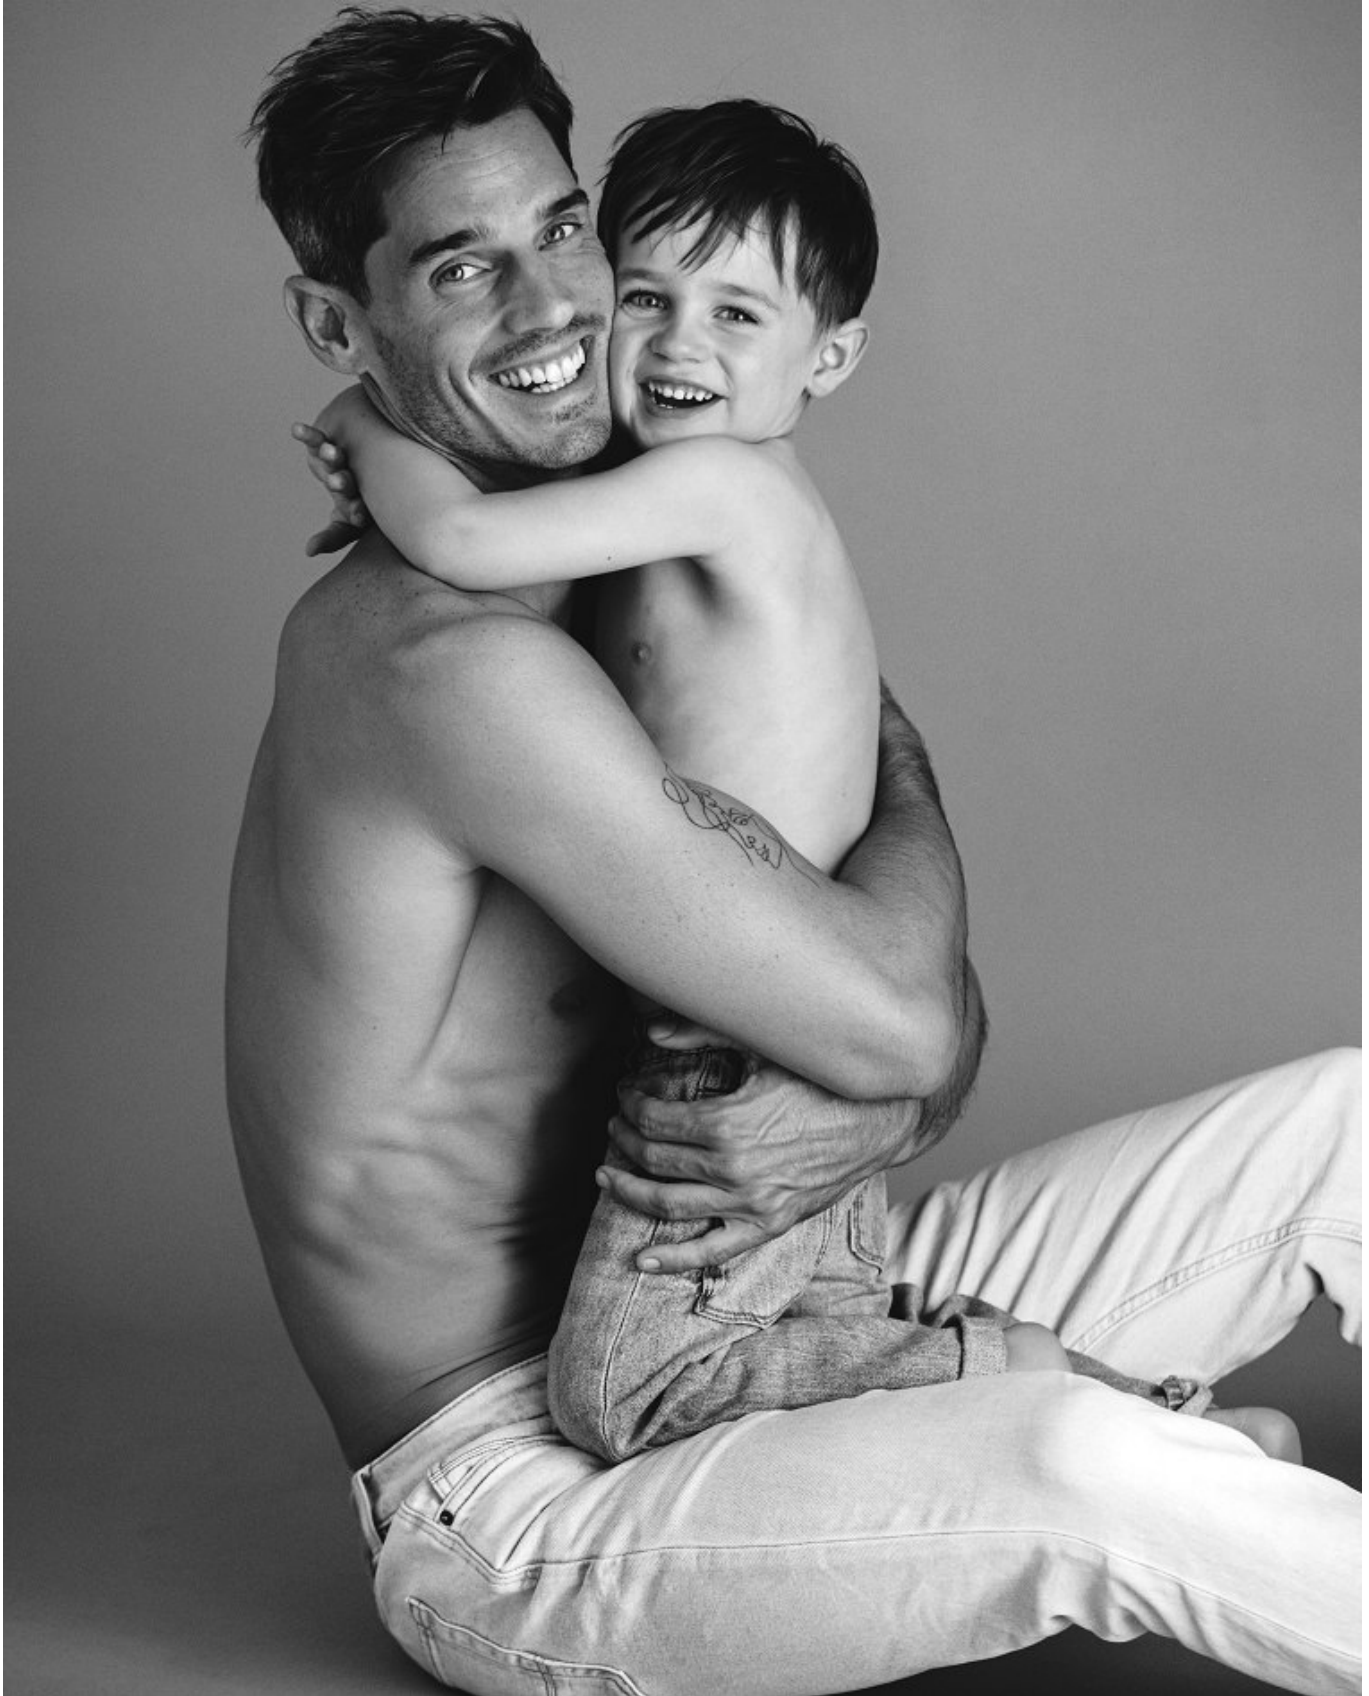

BOSS MODELS

CAPE TOWN

ALESSIO WILMS

Height: 187cm Chest: 100cm Waist: 78cm Suit: 40 L Shoe: 9.5 UK Hair: Brown Eyes: Blue/Green

BOSS MODELS

CAPE TOWN

ALESSIO WILMS

Height: 187cm Chest: 100cm Waist: 78cm Suit: 40 L Shoe: 9.5 UK Hair: Brown Eyes: Blue/Green