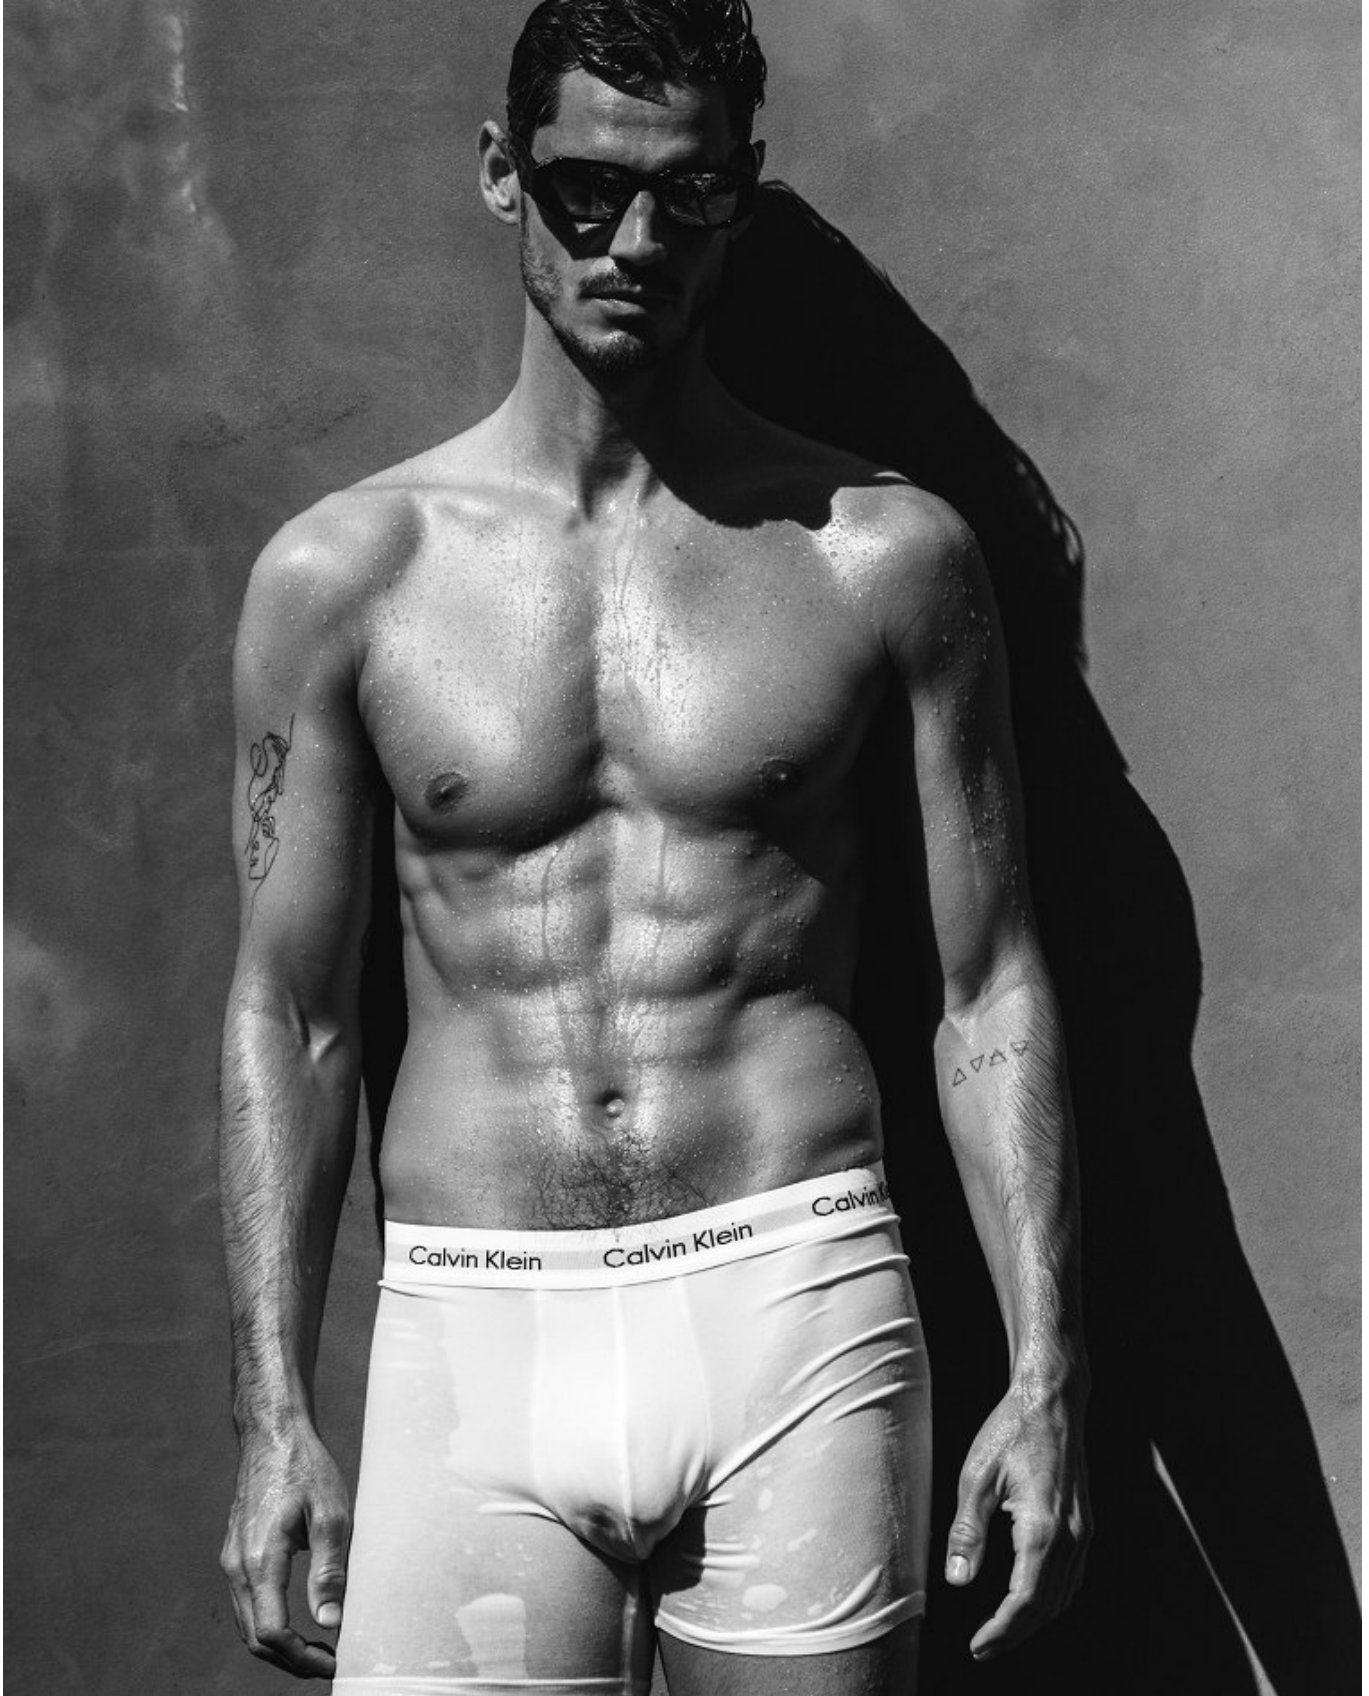

ALESSIO WILMS

BOSS MODELS

CAPE TOWN

Height: 187cm Chest: 100cm Waist: 78cm Suit: 40 L Shoe: 9.5 UK Hair: Brown Eyes: Blue/Green