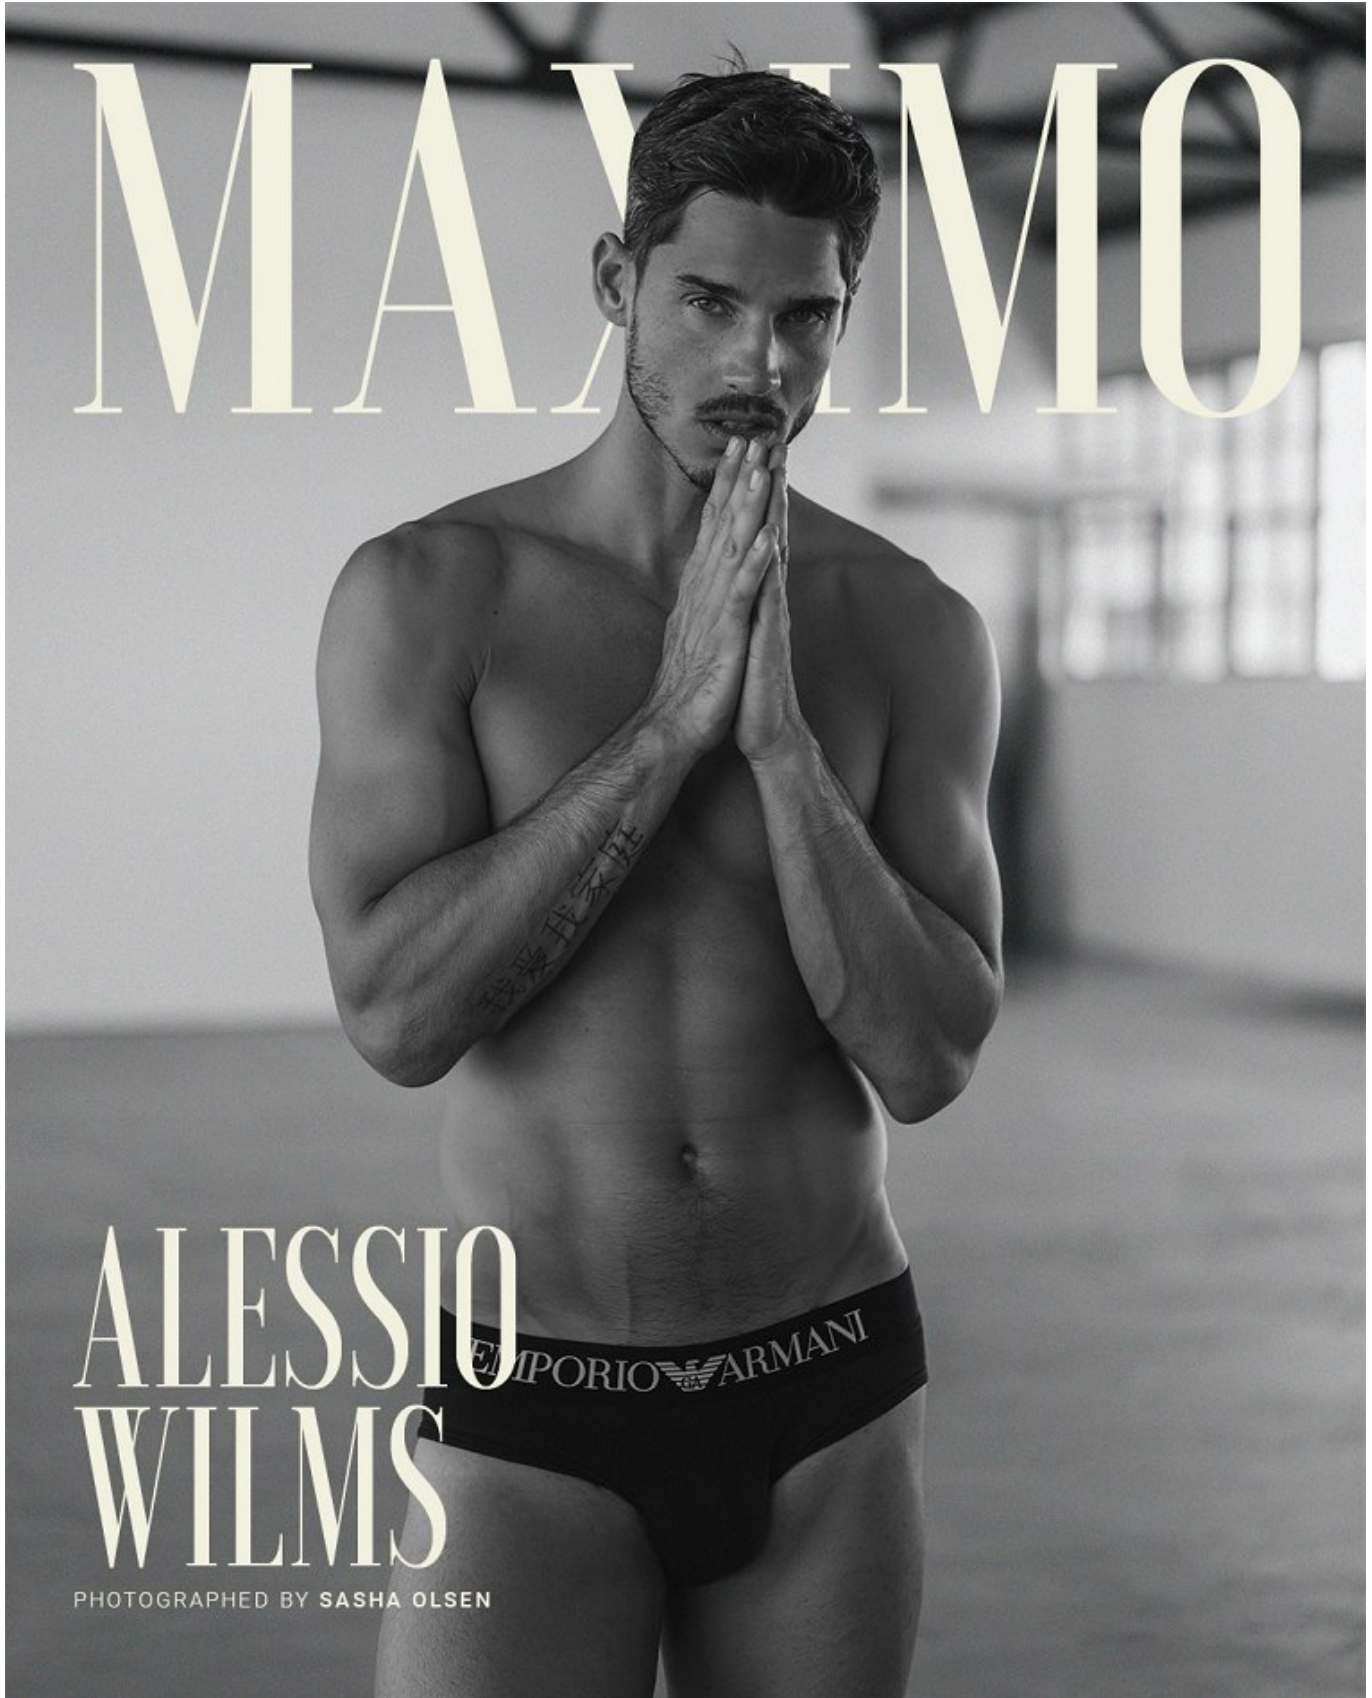

BOSS MODELS

CAPE TOWN

ALESSIO WILMS

Height: 187cm Chest: 100cm Waist: 78cm Suit: 40 L Shoe: 9.5 UK Hair: Brown Eyes: Blue/Green

BOSS MODELS

CAPE TOWN

ALESSIO
WILMS

PHOTOGRAPHED BY SASHA OLSEN