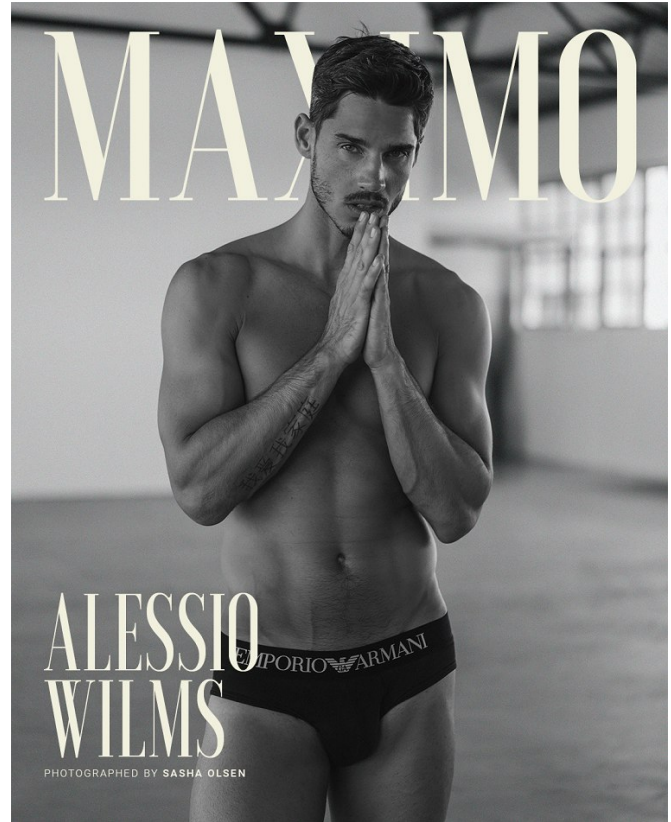

BOSS MODELS

CAPE TOWN

ALESSIO WILMS

Height: 187cm Chest: 100cm Waist: 78cm Suit: 40 L Shoe: 9.5 UK Hair: Brown Eyes: Blue/Green

BOSS MODELS

CAPE TOWN

ALESSIO WILMS

Height: 187cm Chest: 100cm Waist: 78cm Suit: 40 L Shoe: 9.5 UK Hair: Brown Eyes: Blue/Green