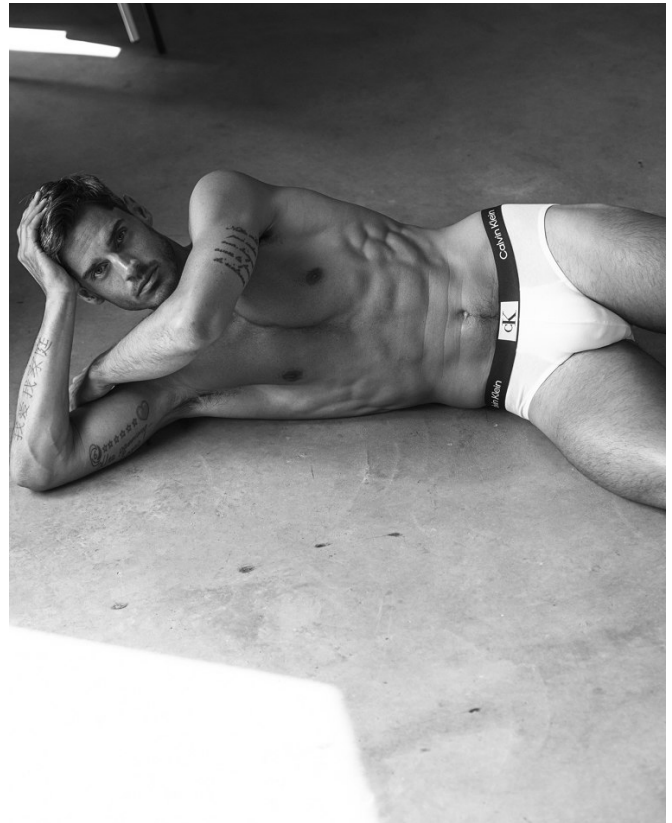

BOSS MODELS

CAPE TOWN

ALESSIO WILMS

Height: 187cm Chest: 100cm Waist: 78cm Suit: 40 L Shoe: 9.5 UK Hair: Brown Eyes: Blue/Green

BOSS MODELS

CAPE TOWN

ALESSIO WILMS

Height: 187cm Chest: 100cm Waist: 78cm Suit: 40 L Shoe: 9.5 UK Hair: Brown Eyes: Blue/Green