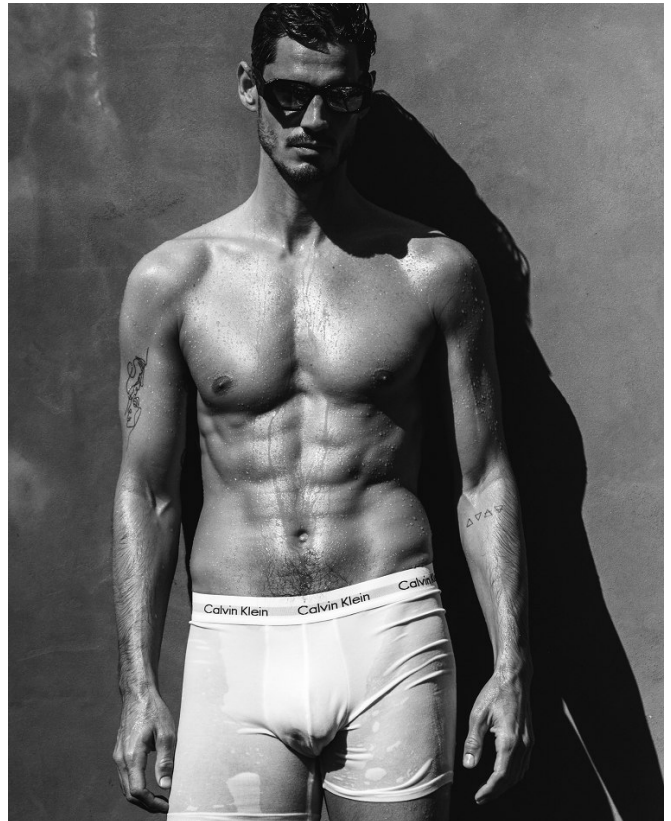

BOSS MODELS

CAPE TOWN

ALESSIO WILMS

Height: 187cm Chest: 100cm Waist: 78cm Suit: 40 L Shoe: 9.5 UK Hair: Brown Eyes: Blue/Green

BOSS MODELS

CAPE TOWN

ALESSIO WILMS

Height: 187cm Chest: 100cm Waist: 78cm Suit: 40 L Shoe: 9.5 UK Hair: Brown Eyes: Blue/Green