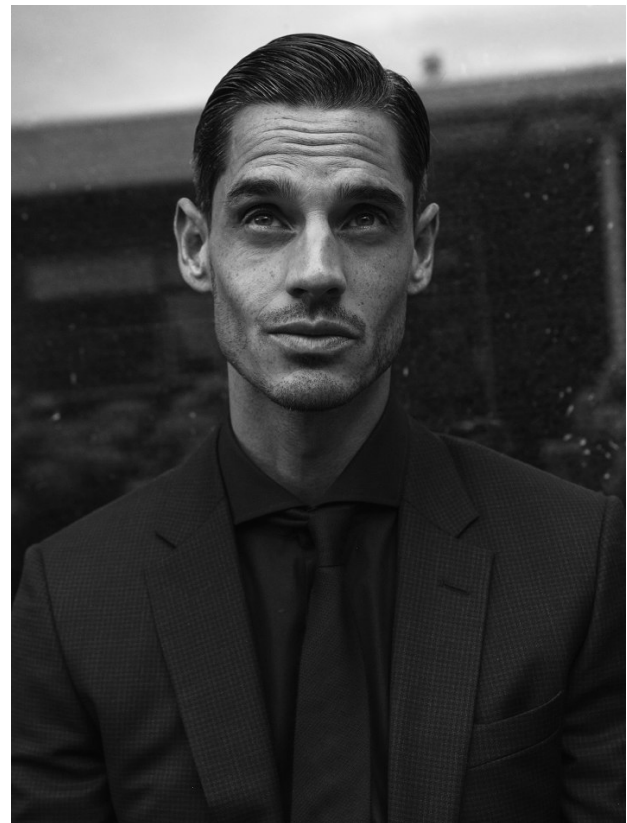

BOSS MODELS

CAPE TOWN

ALESSIO WILMS

Height: 187cm Chest: 100cm Waist: 78cm Suit: 40 L Shoe: 9.5 UK Hair: Brown Eyes: Blue/Green

BOSS MODELS

CAPE TOWN

ALESSIO WILMS

Height: 187cm Chest: 100cm Waist: 78cm Suit: 40 L Shoe: 9.5 UK Hair: Brown Eyes: Blue/Green