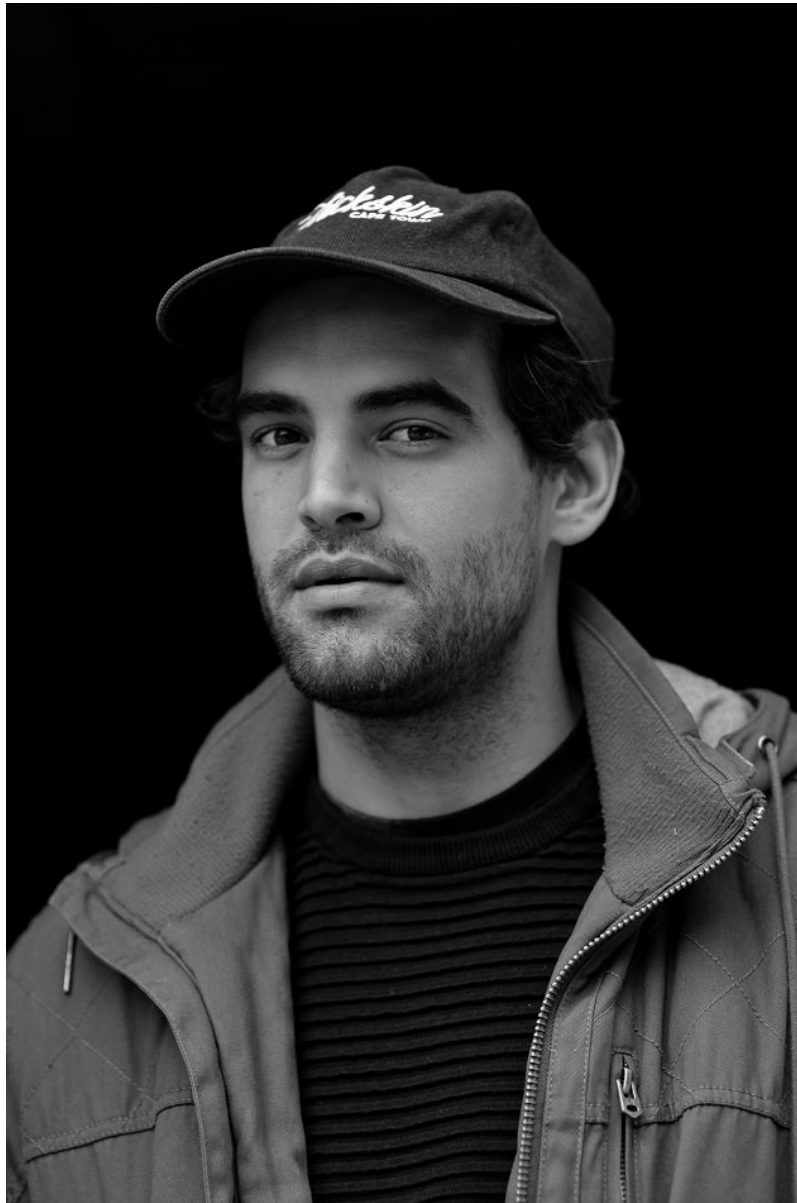

BOSS MODELS

CAPE TOWN

MIKHAIL AGHERDIEN

Height: 187cm Chest: 105cm Waist: 84cm Suit: 40 R Shoe: 9.5 UK Hair: Black Eyes: Brown

BOSS MODELS

CAPE TOWN

MIKHAIL AGHERDIEN

Height: 187cm Chest: 105cm Waist: 84cm Suit: 40 R Shoe: 9.5 UK Hair: Black Eyes: Brown