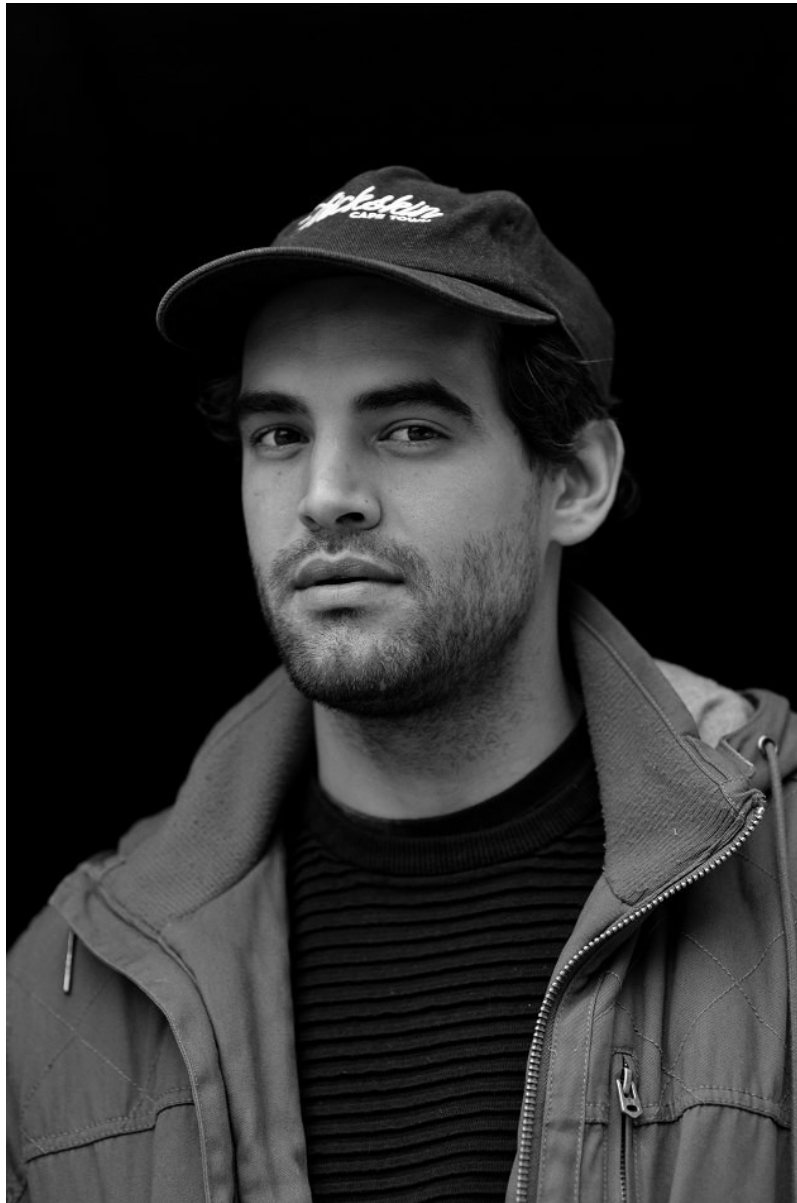

BOSS MODELS

CAPE TOWN

★
Shirt R699
Zara
Jacket R1499
Pants R799
H&M
Sunglasses
R4 327 Super by
RetroSuperFuture
at Moscon Optics
Shoes R999
Steve Madden

The party suit

102 / DECEMBER 2018 / JANUARY 2019

GO.CO.ZA

MIKHAIL AGHERDIEN

Height: 187cm Chest: 105cm Waist: 84cm Suit: 40 R Shoe: 9.5 UK Hair: Black Eyes: Brown