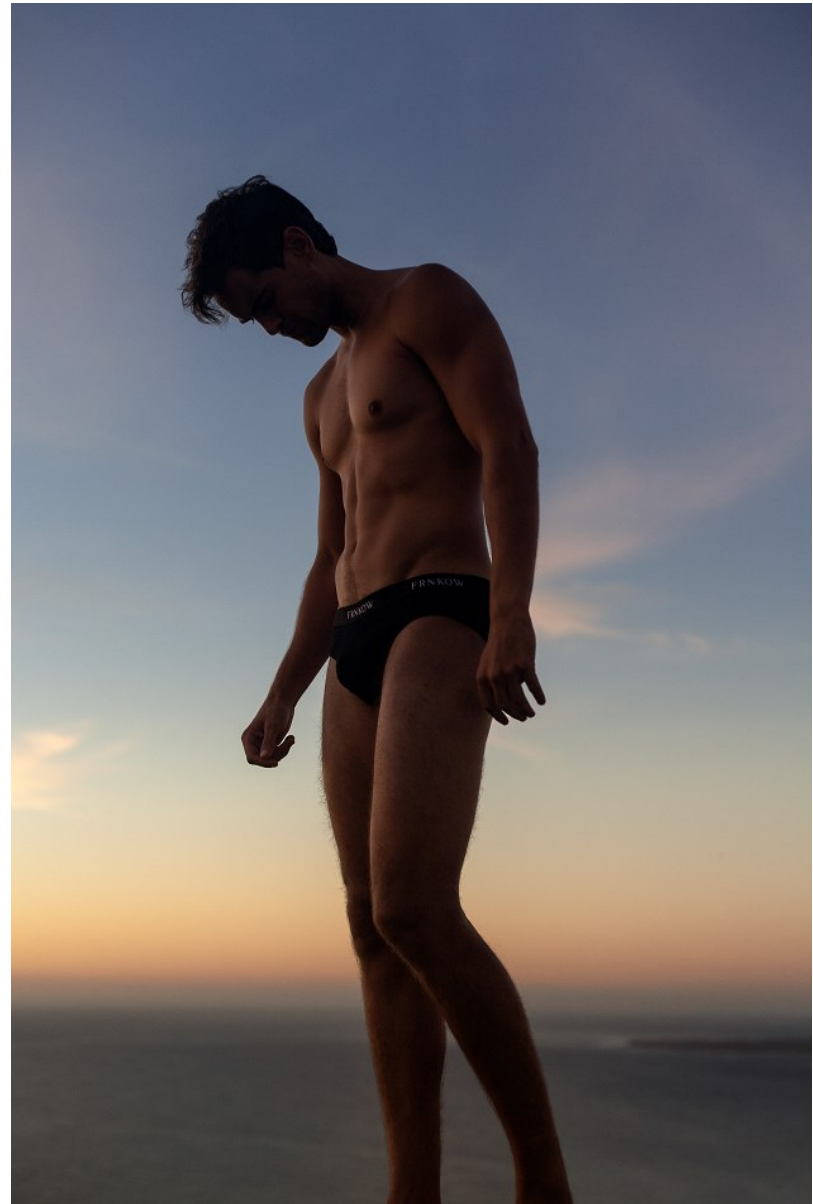

BOSS MODELS

CAPE TOWN

MIKHAIL AGHERDIEN

Height: 187cm Chest: 105cm Waist: 84cm Suit: 40 R Shoe: 9.5 UK Hair: Black Eyes: Brown