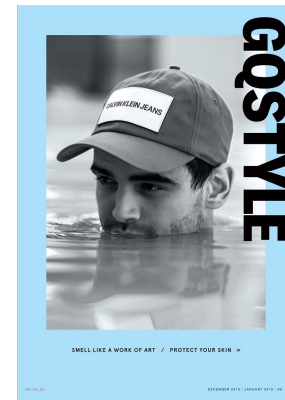

BOSS MODELS

CAPE TOWN

MIKHAIL AGHERDIEN

Height: 187cm Chest: 105cm Waist: 84cm Suit: 40 R Shoe: 9.5 UK Hair: Black Eyes: Brown

BOSS MODELS

CAPE TOWN

MIKHAIL AGHERDIEN

Height: 187cm Chest: 105cm Waist: 84cm Suit: 40 R Shoe: 9.5 UK Hair: Black Eyes: Brown