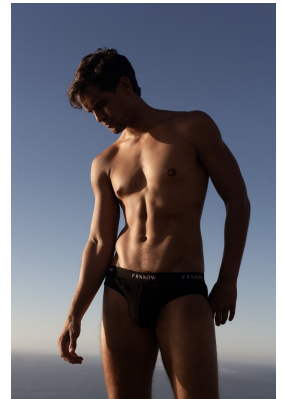

BOSS MODELS

CAPE TOWN

MIKHAIL AGHERDIEN

Height: 187cm Chest: 105cm Waist: 84cm Suit: 40 R Shoe: 9.5 UK Hair: Black Eyes: Brown

BOSS MODELS

CAPE TOWN

MIKHAIL AGHERDIEN

Height: 187cm Chest: 105cm Waist: 84cm Suit: 40 R Shoe: 9.5 UK Hair: Black Eyes: Brown