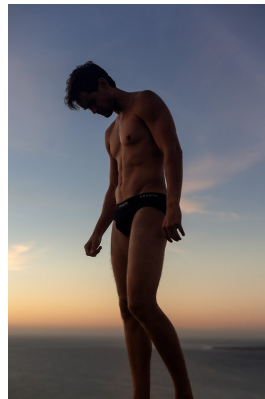

BOSS MODELS

CAPE TOWN

MIKHAIL AGHERDIEN

Height: 187cm Chest: 105cm Waist: 84cm Suit: 40 R Shoe: 9.5 UK Hair: Black Eyes: Brown

BOSS MODELS

CAPE TOWN

MIKHAIL AGHERDIEN

Height: 187cm Chest: 105cm Waist: 84cm Suit: 40 R Shoe: 9.5 UK Hair: Black Eyes: Brown