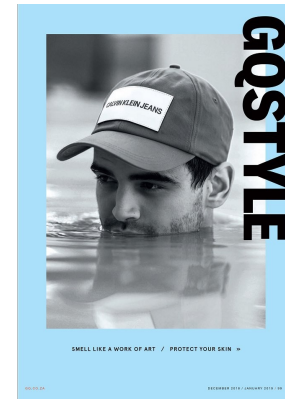

BOSS MODELS

CAPE TOWN

MIKHAIL AGHERDIEN

Height: 187cm Chest: 105cm Waist: 84cm Suit: 40 R Shoe: 9.5 UK Hair: Black Eyes: Brown

BOSS MODELS

CAPE TOWN

MIKHAIL AGHERDIEN

Height: 187cm Chest: 105cm Waist: 84cm Suit: 40 R Shoe: 9.5 UK Hair: Black Eyes: Brown