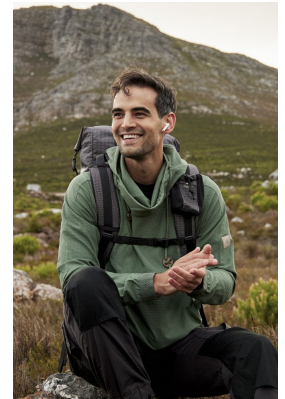

BOSS MODELS

CAPE TOWN

MIKHAIL AGHERDIEN

Height: 187cm Chest: 105cm Waist: 84cm Suit: 40 R Shoe: 9.5 UK Hair: Black Eyes: Brown

BOSS MODELS

CAPE TOWN

MIKHAIL AGHERDIEN

Height: 187cm Chest: 105cm Waist: 84cm Suit: 40 R Shoe: 9.5 UK Hair: Black Eyes: Brown