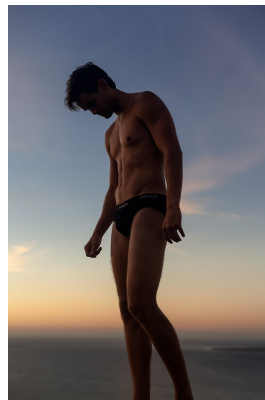

BOSS MODELS

CAPE TOWN

MIKHAIL AGHERDIEN

Height: 187cm Chest: 105cm Waist: 84cm Suit: 40 R Shoe: 9.5 UK Hair: Black Eyes: Brown

BOSS MODELS

CAPE TOWN

MIKHAIL AGHERDIEN

Height: 187cm Chest: 105cm Waist: 84cm Suit: 40 R Shoe: 9.5 UK Hair: Black Eyes: Brown