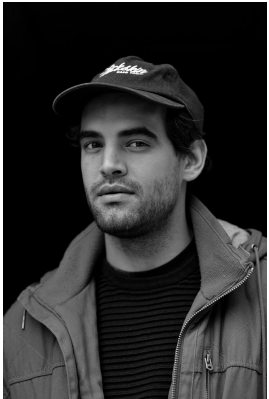

BOSS MODELS

CAPE TOWN

MIKHAIL AGHERDIEN

Height: 187cm Chest: 105cm Waist: 84cm Suit: 40 R Shoe: 9.5 UK Hair: Black Eyes: Brown

BOSS MODELS

CAPE TOWN

MIKHAIL AGHERDIEN

Height: 187cm Chest: 105cm Waist: 84cm Suit: 40 R Shoe: 9.5 UK Hair: Black Eyes: Brown