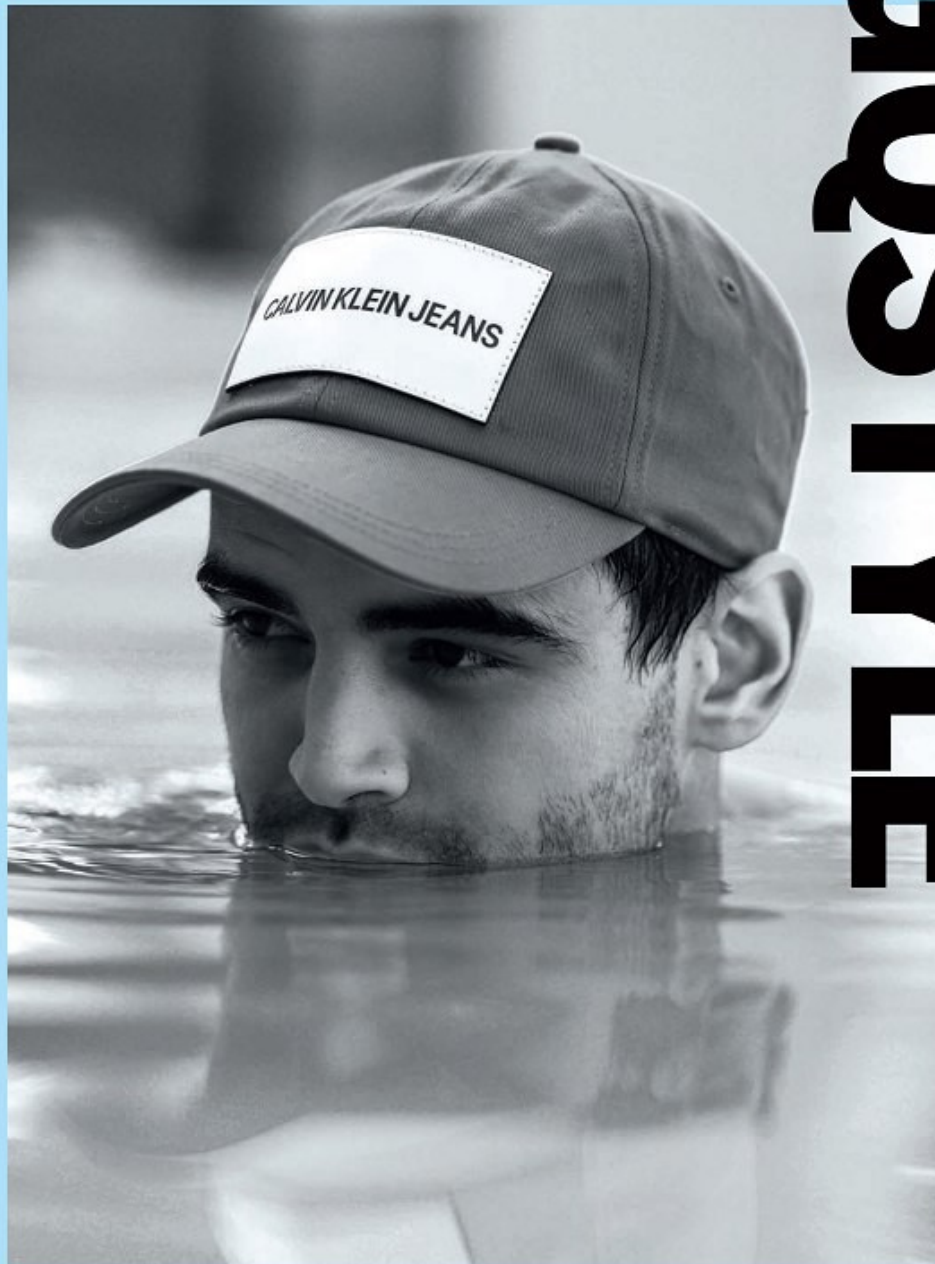

BOSS MODELS

CAPE TOWN

MIKHAIL AGHERDIEN

Height: 187cm Chest: 105cm Waist: 84cm Suit: 40 R Shoe: 9.5 UK Hair: Black Eyes: Brown

BOSS MODELS

CAPE TOWN

GQSTYLE

SMELL LIKE A WORK OF ART / PROTECT YOUR SKIN >>