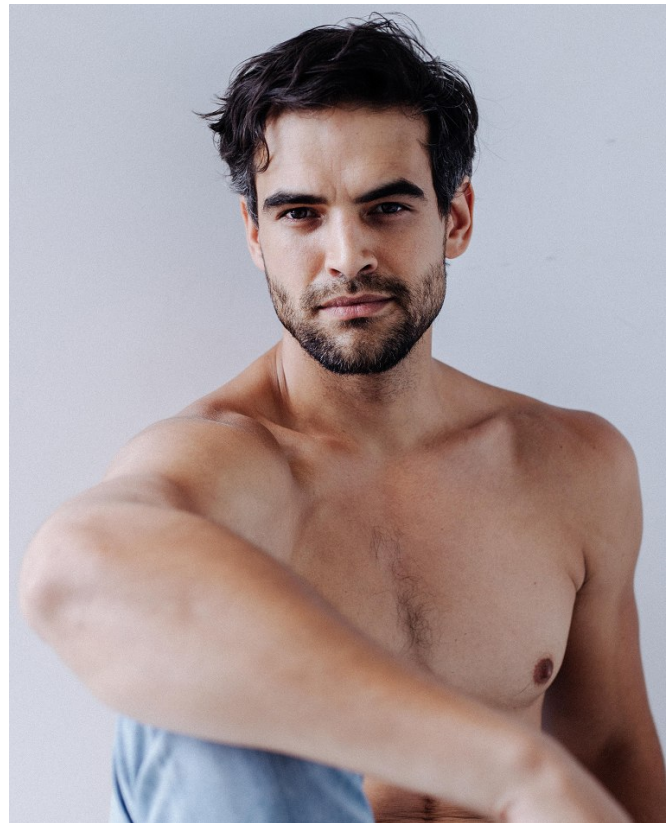

BOSS MODELS

CAPE TOWN

MIKHAIL AGHERDIEN

Height: 187cm Chest: 105cm Waist: 84cm Suit: 40 R Shoe: 9.5 UK Hair: Black Eyes: Brown

BOSS MODELS

CAPE TOWN

MIKHAIL AGHERDIEN

Height: 187cm Chest: 105cm Waist: 84cm Suit: 40 R Shoe: 9.5 UK Hair: Black Eyes: Brown

BOSS MODELS

CAPE TOWN

MIKHAIL AGHERDIEN

Height: 187cm Chest: 105cm Waist: 84cm Suit: 40 R Shoe: 9.5 UK Hair: Black Eyes: Brown

BOSS MODELS

CAPE TOWN

Shirt R699
Zara
Jacket R1 099
Pants R299
HM
Sunglasses
R4 527 Shoes by
Reinhold Pfeiffer
at Mosconi Optics
Shoes R699
Steve Madden

The party suit

New Year's Eve is the best excuse to dress up and embrace the holiday season. Wearing a suit is an easy and stylish way to impress. We suggest you go for wool-blend that is light and breathable. Let your suit do the heavy lifting and keep your shirt and shoes relatively simple - after all, it is the holidays.