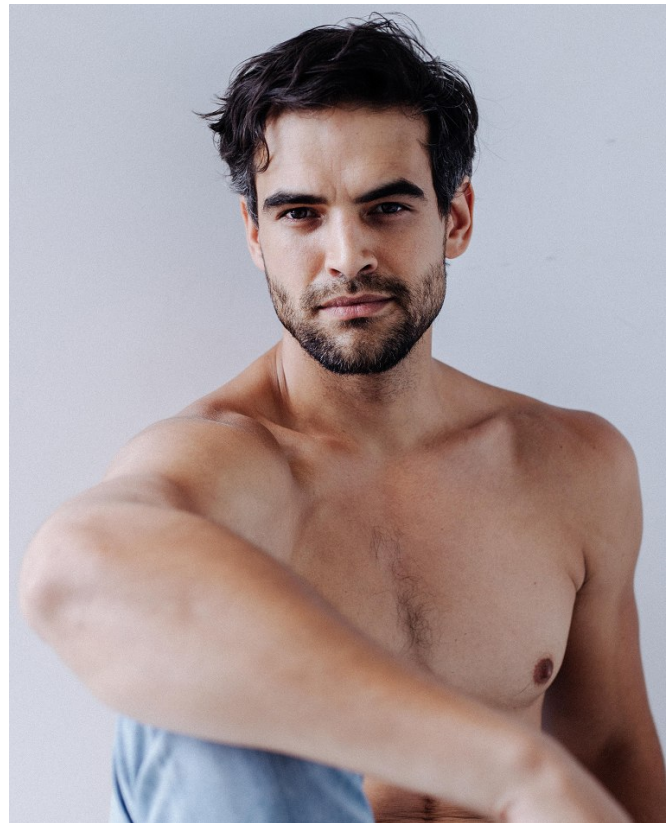

BOSS MODELS

CAPE TOWN

MIKHAIL AGHERDIEN

Height: 187cm Chest: 105cm Waist: 84cm Suit: 40 R Shoe: 9.5 UK Hair: Black Eyes: Brown

BOSS MODELS

CAPE TOWN

MIKHAIL AGHERDIEN

Height: 187cm Chest: 105cm Waist: 84cm Suit: 40 R Shoe: 9.5 UK Hair: Black Eyes: Brown

BOSS MODELS

CAPE TOWN

MIKHAIL AGHERDIEN

Height: 187cm Chest: 105cm Waist: 84cm Suit: 40 R Shoe: 9.5 UK Hair: Black Eyes: Brown

BOSS MODELS

CAPE TOWN

Shirt R699
Zara
Jacket R1 099
Pants R299
HM
Sunglasses
R4 927 Shop by
Reinhold Pfeiffer
at Mosconi Optics
Shoes R999
Steve Madden

The party suit

New Year's Eve is the best excuse to dress up and embrace the holiday season. Wearing a suit is an easy and stylish way to impress. We suggest you go for wool-blend that is light and breathable. Let your suit do the heavy lifting and keep your shirt and shoes relatively simple - after all, it is the holidays.