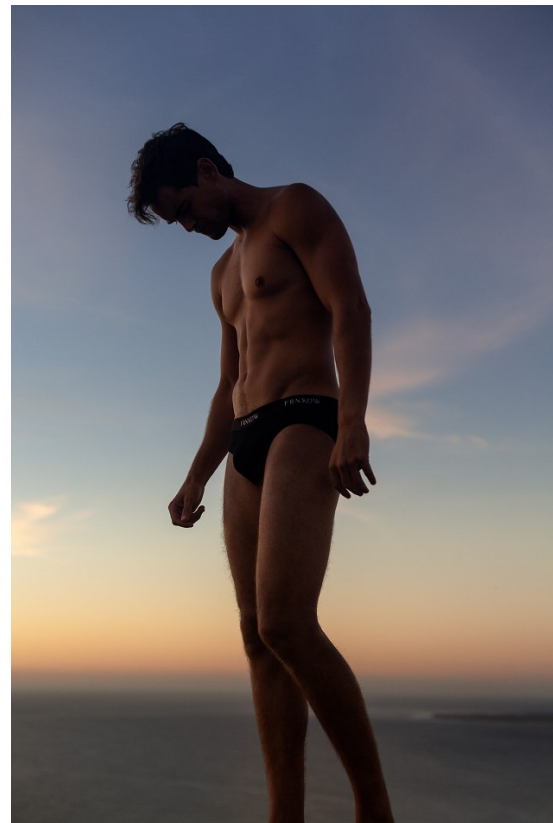

BOSS MODELS

CAPE TOWN

MIKHAIL AGHERDIEN

Height: 187cm Chest: 105cm Waist: 84cm Suit: 40 R Shoe: 9.5 UK Hair: Black Eyes: Brown