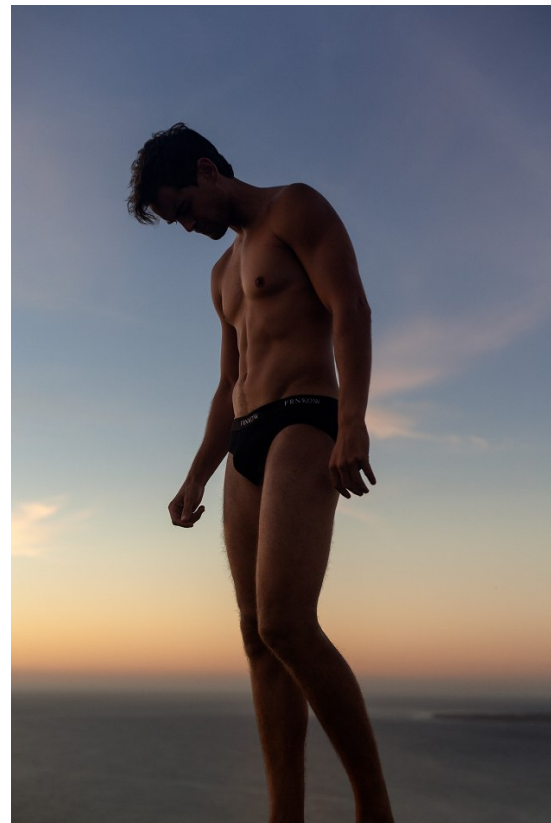

BOSS MODELS

CAPE TOWN

MIKHAIL AGHERDIEN

Height: 187cm Chest: 105cm Waist: 84cm Suit: 40 R Shoe: 9.5 UK Hair: Black Eyes: Brown