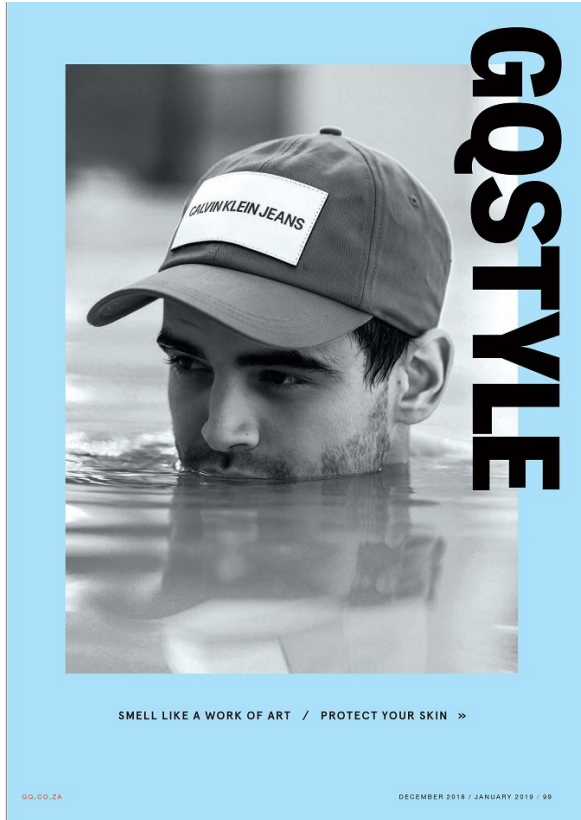

BOSS MODELS

CAPE TOWN

MIKHAIL AGHERDIEN

Height: 187cm Chest: 105cm Waist: 84cm Suit: 40 R Shoe: 9.5 UK Hair: Black Eyes: Brown