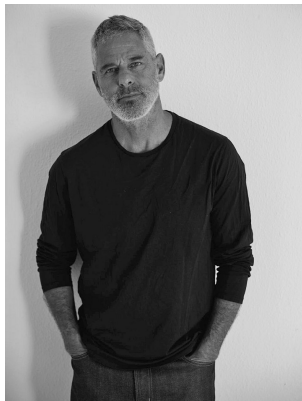

BOSS MODELS

CAPE TOWN

MICHAEL PROCHNIK

Height: 187cm Chest: 101cm Waist: 83cm Suit: 40 L Shoe: 10.5 UK Hair: Salt and Pepper Eyes: Green

BOSS MODELS

CAPE TOWN

MICHAEL PROCHNIK

Height: 187cm Chest: 101cm Waist: 83cm Suit: 40 L Shoe: 10.5 UK Hair: Salt and Pepper Eyes: Green

BOSS MODELS

CAPE TOWN

MICHAEL PROCHNIK

Height: 187cm Chest: 101cm Waist: 83cm Suit: 40 L Shoe: 10.5 UK Hair: Salt and Pepper Eyes: Green