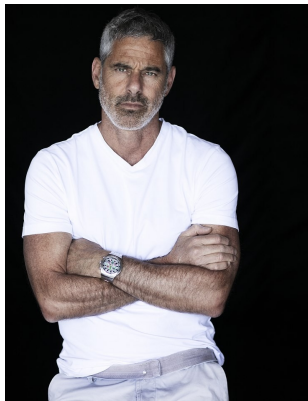

BOSS MODELS

CAPE TOWN

MICHAEL PROCHNIK

Height: 187cm Chest: 101cm Waist: 83cm Suit: 40 L Shoe: 10.5 UK Hair: Salt and Pepper Eyes: Green

BOSS MODELS

CAPE TOWN

MICHAEL PROCHNIK

Height: 187cm Chest: 101cm Waist: 83cm Suit: 40 L Shoe: 10.5 UK Hair: Salt and Pepper Eyes: Green

BOSS MODELS

CAPE TOWN

MICHAEL PROCHNIK

Height: 187cm Chest: 101cm Waist: 83cm Suit: 40 L Shoe: 10.5 UK Hair: Salt and Pepper Eyes: Green