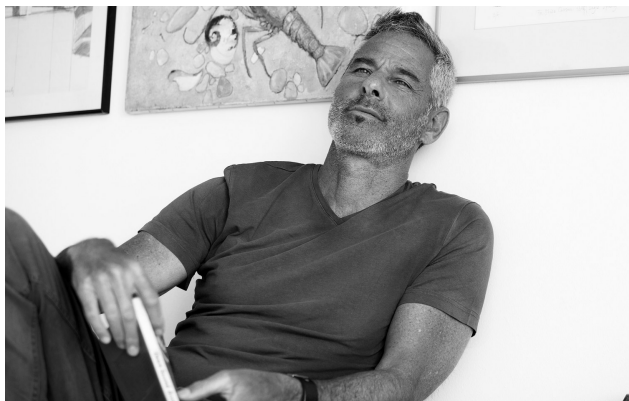

BOSS MODELS

CAPE TOWN

MICHAEL PROCHNIK

Height: 187cm Chest: 101cm Waist: 83cm Suit: 40 L Shoe: 10.5 UK Hair: Salt and Pepper Eyes: Green

BOSS MODELS

CAPE TOWN

MICHAEL PROCHNIK

Height: 187cm Chest: 101cm Waist: 83cm Suit: 40 L Shoe: 10.5 UK Hair: Salt and Pepper Eyes: Green

BOSS MODELS

CAPE TOWN

MICHAEL PROCHNIK

Height: 187cm Chest: 101cm Waist: 83cm Suit: 40 L Shoe: 10.5 UK Hair: Salt and Pepper Eyes: Green