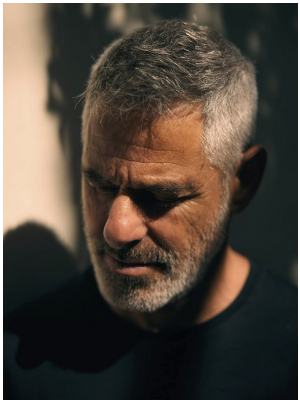

# BOSS MODELS

CAPE TOWN

## MICHAEL PROCHNIK

Height: 187cm Chest: 101cm Waist: 83cm Suit: 40 L Shoe: 10.5 UK Hair: Salt and Pepper Eyes: Green

# BOSS MODELS

CAPE TOWN

MICHAEL PROCHNIK

Height: 187cm Chest: 101cm Waist: 83cm Suit: 40 L Shoe: 10.5 UK Hair: Salt and Pepper Eyes: Green