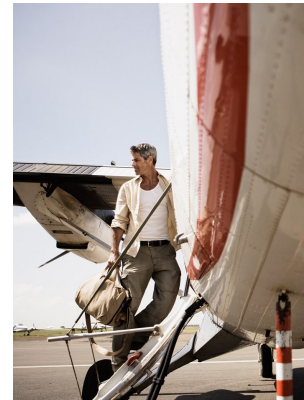

# BOSS MODELS

CAPE TOWN

# BOSS MODELS

CAPE TOWN

MICHAEL PROCHNIK

Height: 187cm Chest: 101cm Waist: 83cm Suit: 40 L Shoe: 10.5 UK Hair: Salt and Pepper Eyes: Green