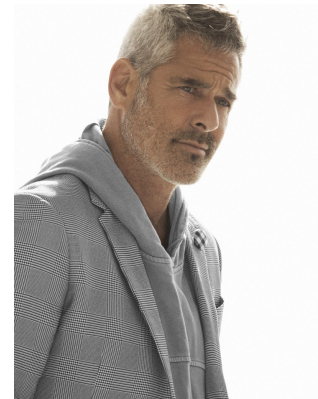

BOSS MODELS

CAPE TOWN

MICHAEL PROCHNIK

Height: 187cm Chest: 101cm Waist: 83cm Suit: 40 L Shoe: 10.5 UK Hair: Salt and Pepper Eyes: Green

BOSS MODELS

CAPE TOWN

MICHAEL PROCHNIK

Height: 187cm Chest: 101cm Waist: 83cm Suit: 40 L Shoe: 10.5 UK Hair: Salt and Pepper Eyes: Green

BOSS MODELS

CAPE TOWN

MICHAEL PROCHNIK

Height: 187cm Chest: 101cm Waist: 83cm Suit: 40 L Shoe: 10.5 UK Hair: Salt and Pepper Eyes: Green