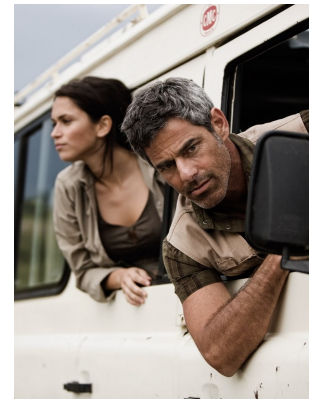

# BOSS MODELS

CAPE TOWN

# BOSS MODELS

CAPE TOWN

MICHAEL PROCHNIK

Height: 187cm Chest: 101cm Waist: 83cm Suit: 40 L Shoe: 10.5 UK Hair: Salt and Pepper Eyes: Green