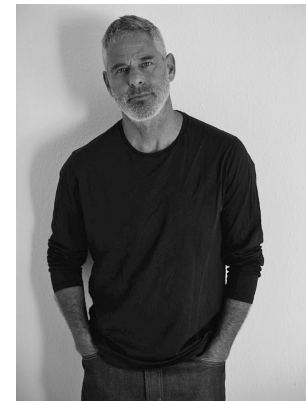

BOSS MODELS

CAPE TOWN

MICHAEL PROCHNIK

Height: 187cm Chest: 101cm Waist: 83cm Suit: 40 L Shoe: 10.5 UK Hair: Salt and Pepper Eyes: Green

BOSS MODELS

CAPE TOWN

MICHAEL PROCHNIK

Height: 187cm Chest: 101cm Waist: 83cm Suit: 40 L Shoe: 10.5 UK Hair: Salt and Pepper Eyes: Green

BOSS MODELS

CAPE TOWN

MICHAEL PROCHNIK

Height: 187cm Chest: 101cm Waist: 83cm Suit: 40 L Shoe: 10.5 UK Hair: Salt and Pepper Eyes: Green