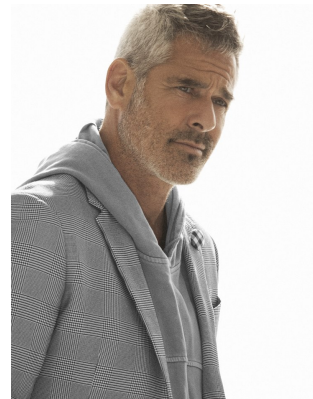

BOSS MODELS

CAPE TOWN

MICHAEL PROCHNIK

Height: 187cm Chest: 101cm Waist: 83cm Suit: 40 L Shoe: 10.5 UK Hair: Salt and Pepper Eyes: Green

BOSS MODELS

CAPE TOWN

MICHAEL PROCHNIK

Height: 187cm Chest: 101cm Waist: 83cm Suit: 40 L Shoe: 10.5 UK Hair: Salt and Pepper Eyes: Green

BOSS MODELS

CAPE TOWN

MICHAEL PROCHNIK

Height: 187cm Chest: 101cm Waist: 83cm Suit: 40 L Shoe: 10.5 UK Hair: Salt and Pepper Eyes: Green