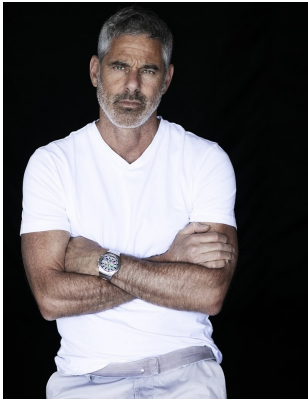

# BOSS MODELS

CAPE TOWN

## MICHAEL PROCHNIK

Height: 187cm Chest: 101cm Waist: 83cm Suit: 40 L Shoe: 10.5 UK Hair: Salt and Pepper Eyes: Green

# BOSS MODELS

CAPE TOWN

MICHAEL PROCHNIK

Height: 187cm Chest: 101cm Waist: 83cm Suit: 40 L Shoe: 10.5 UK Hair: Salt and Pepper Eyes: Green