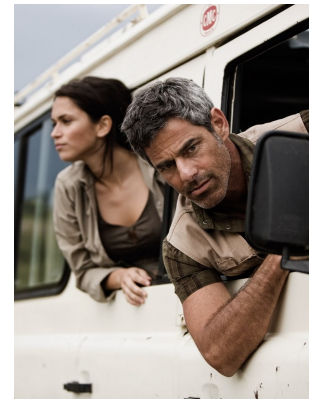

BOSS MODELS

CAPE TOWN

MICHAEL PROCHNIK

Height: 187cm Chest: 101cm Waist: 83cm Suit: 40 L Shoe: 10.5 UK Hair: Salt and Pepper Eyes: Green

BOSS MODELS

CAPE TOWN

MICHAEL PROCHNIK

Height: 187cm Chest: 101cm Waist: 83cm Suit: 40 L Shoe: 10.5 UK Hair: Salt and Pepper Eyes: Green

BOSS MODELS

CAPE TOWN

MICHAEL PROCHNIK

Height: 187cm Chest: 101cm Waist: 83cm Suit: 40 L Shoe: 10.5 UK Hair: Salt and Pepper Eyes: Green