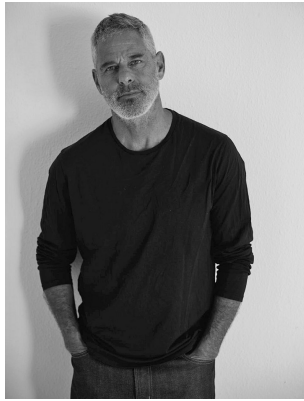

# BOSS MODELS

CAPE TOWN

## MICHAEL PROCHNIK

Height: 187cm Chest: 101cm Waist: 83cm Suit: 40 L Shoe: 10.5 UK Hair: Salt and Pepper Eyes: Green

# BOSS MODELS

CAPE TOWN

MICHAEL PROCHNIK

Height: 187cm Chest: 101cm Waist: 83cm Suit: 40 L Shoe: 10.5 UK Hair: Salt and Pepper Eyes: Green