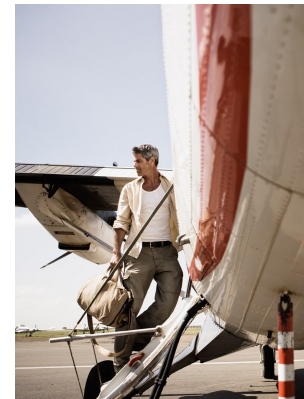

BOSS MODELS

CAPE TOWN

MICHAEL PROCHNIK

Height: 187cm Chest: 101cm Waist: 83cm Suit: 40 L Shoe: 10.5 UK Hair: Salt and Pepper Eyes: Green

BOSS MODELS

CAPE TOWN

MICHAEL PROCHNIK

Height: 187cm Chest: 101cm Waist: 83cm Suit: 40 L Shoe: 10.5 UK Hair: Salt and Pepper Eyes: Green

BOSS MODELS

CAPE TOWN

MICHAEL PROCHNIK

Height: 187cm Chest: 101cm Waist: 83cm Suit: 40 L Shoe: 10.5 UK Hair: Salt and Pepper Eyes: Green