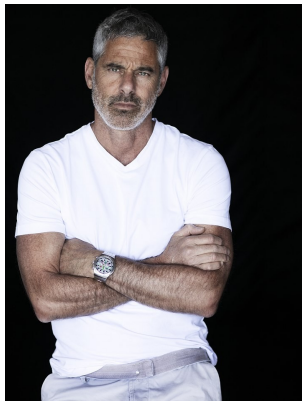

BOSS MODELS

CAPE TOWN

MICHAEL PROCHNIK

Height: 187cm Chest: 101cm Waist: 83cm Suit: 40 L Shoe: 10.5 UK Hair: Salt and Pepper Eyes: Green

BOSS MODELS

CAPE TOWN

MICHAEL PROCHNIK

Height: 187cm Chest: 101cm Waist: 83cm Suit: 40 L Shoe: 10.5 UK Hair: Salt and Pepper Eyes: Green

BOSS MODELS

CAPE TOWN

MICHAEL PROCHNIK

Height: 187cm Chest: 101cm Waist: 83cm Suit: 40 L Shoe: 10.5 UK Hair: Salt and Pepper Eyes: Green