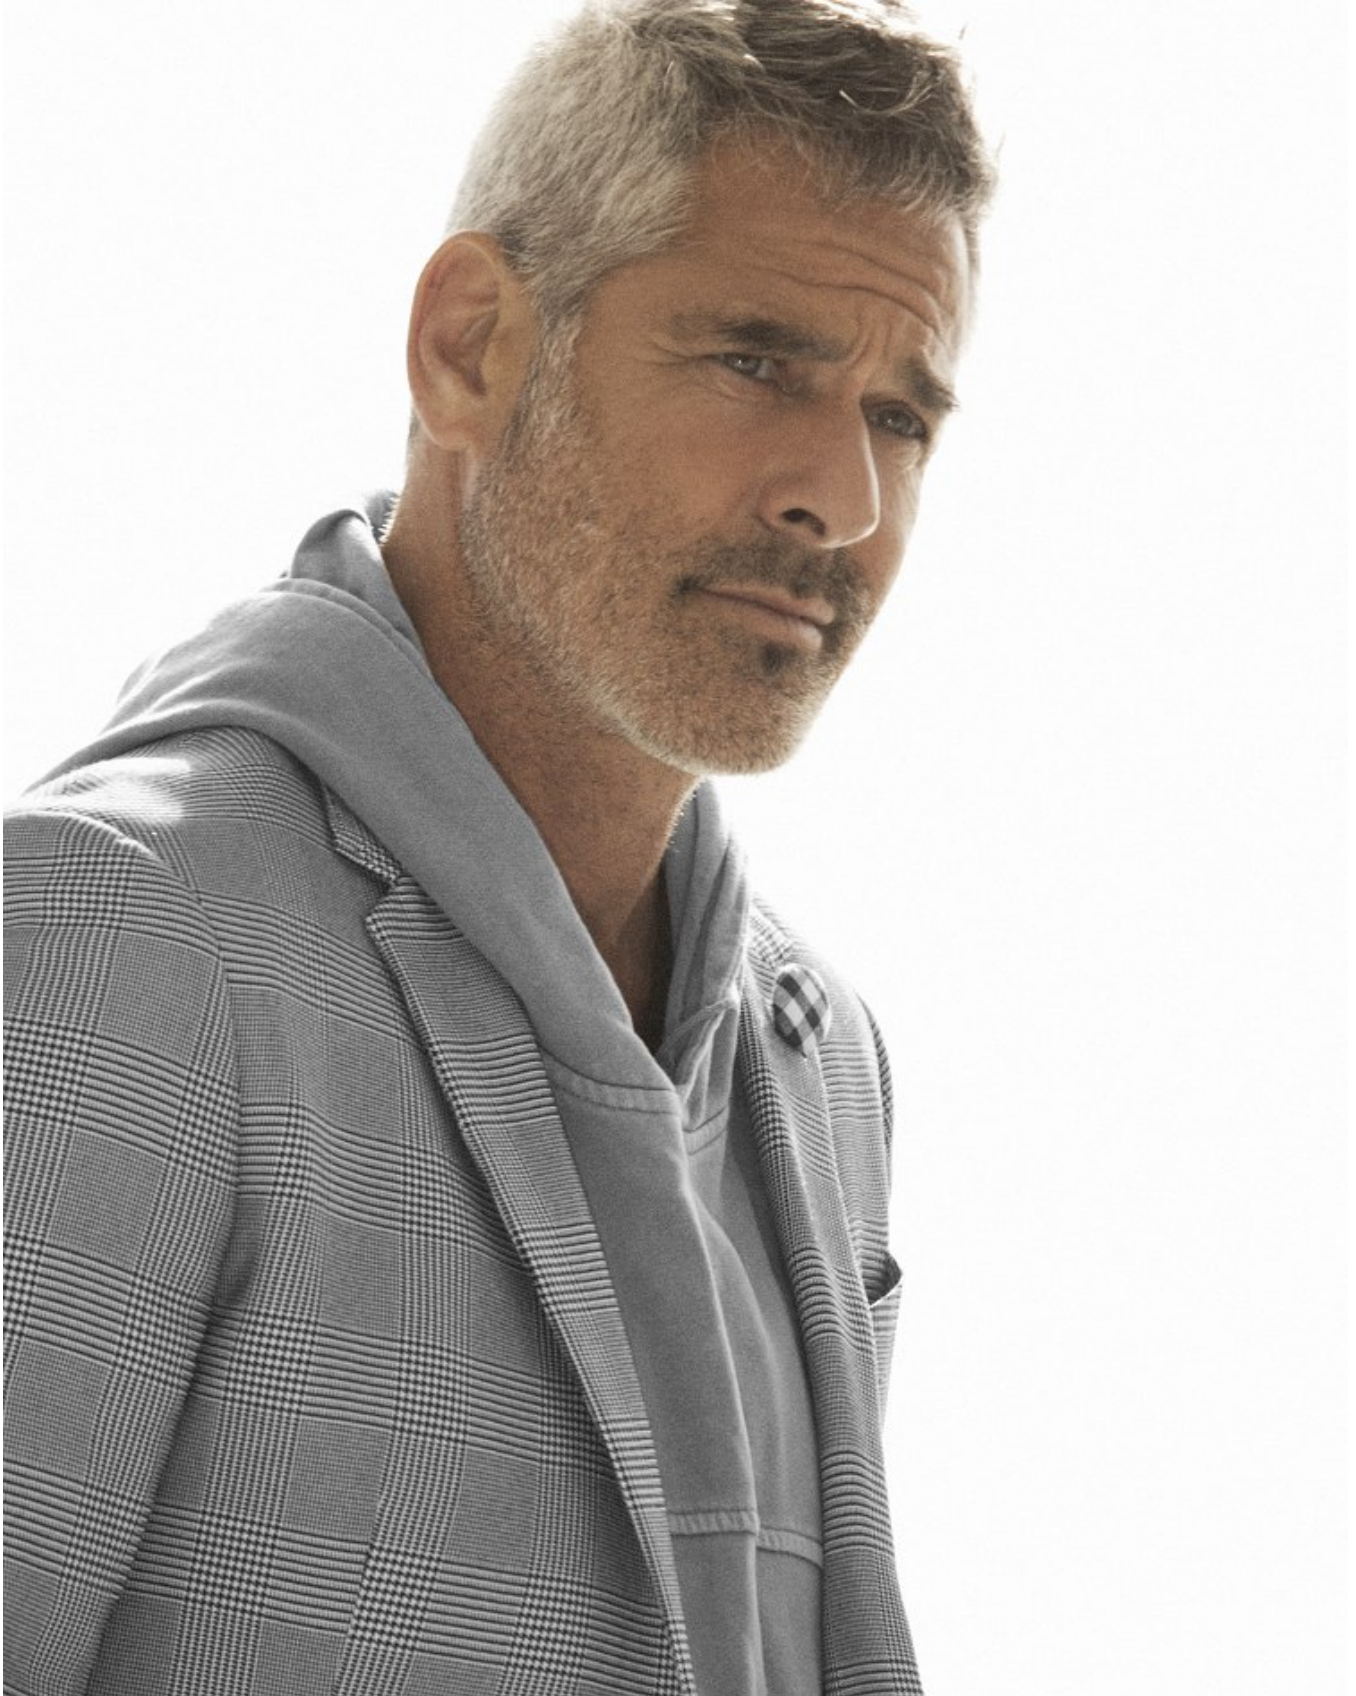

MICHAEL PROCHNIK

BOSS MODELS

CAPE TOWN

Height: 187cm Chest: 101cm Waist: 83cm Suit: 40 L Shoe: 10.5 UK Hair: Salt and Pepper Eyes: Green