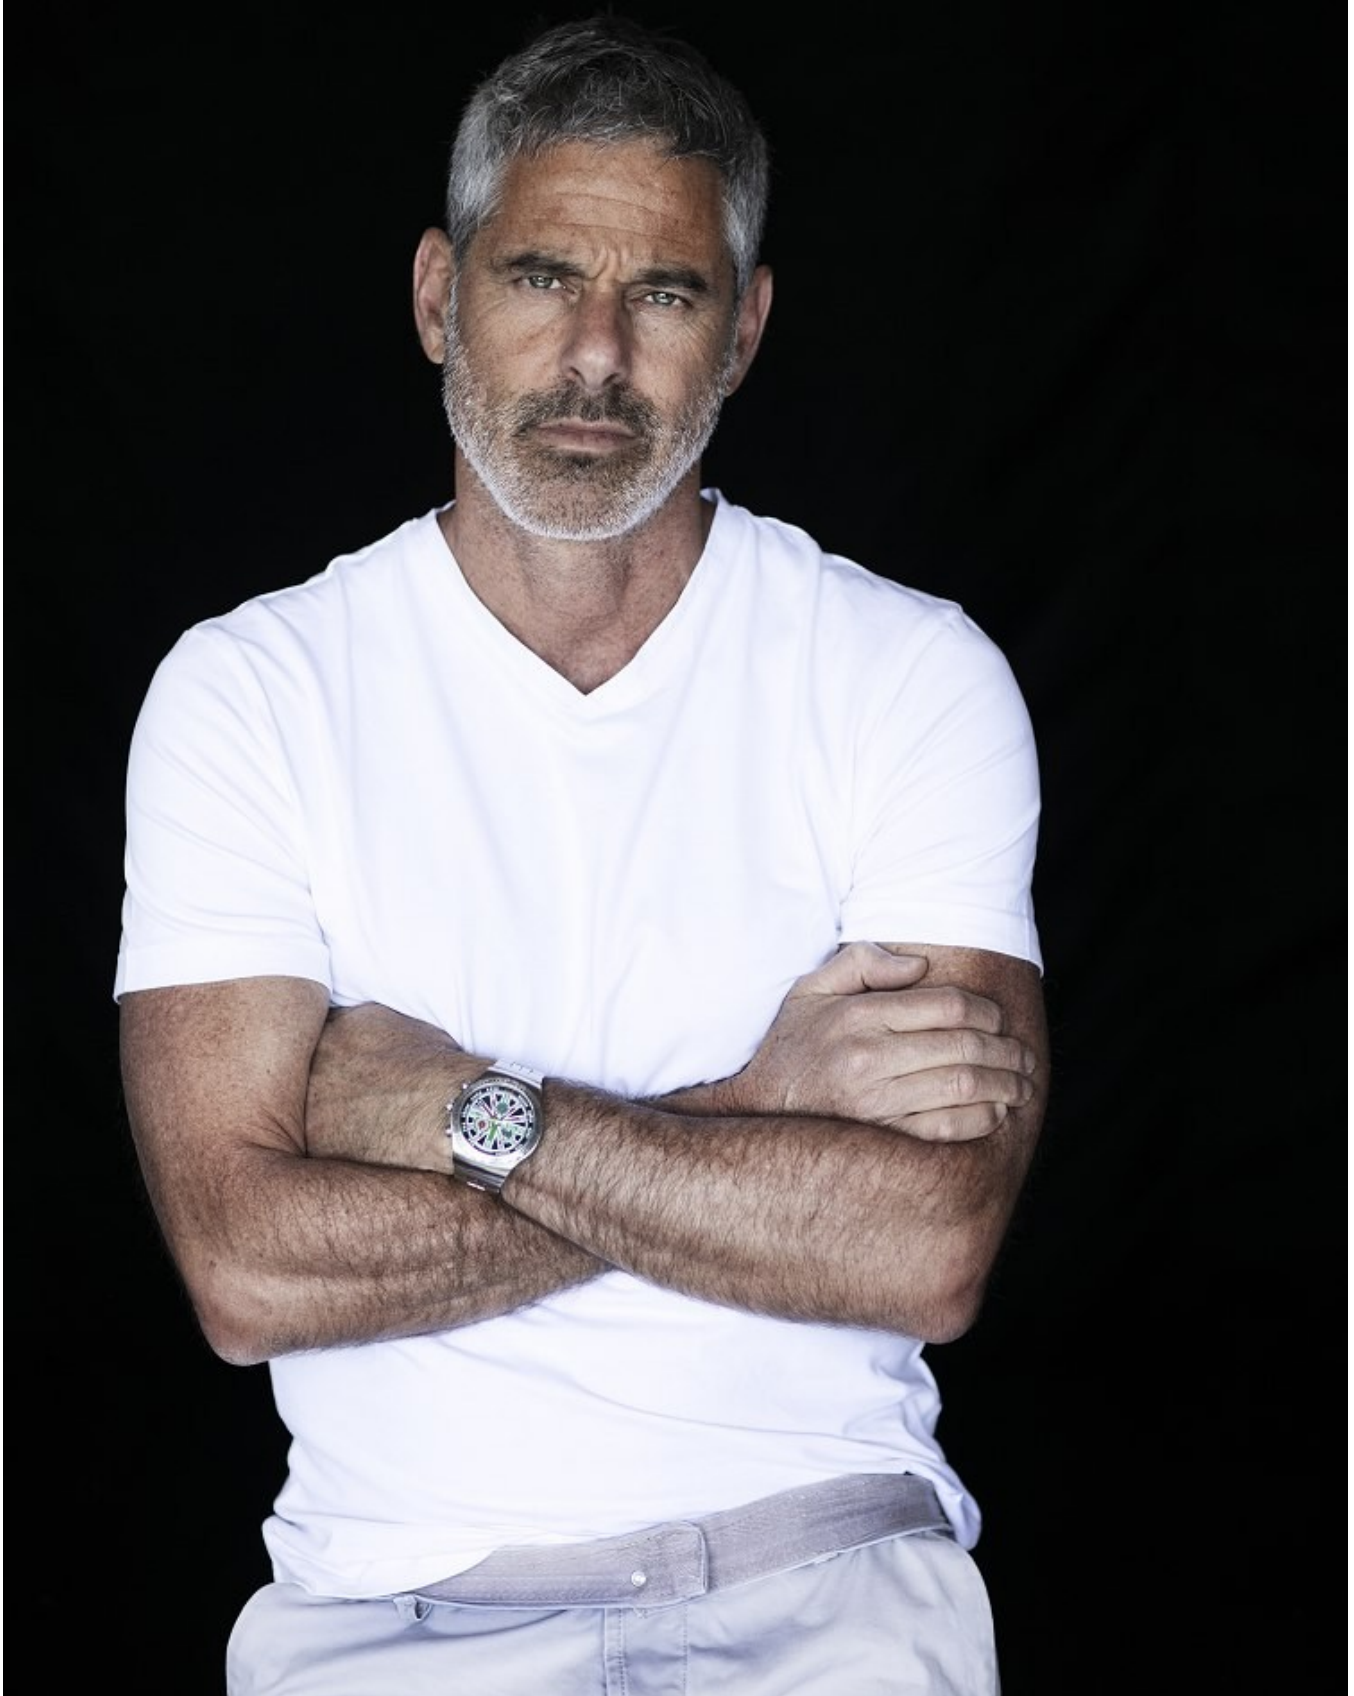

BOSS MODELS

CAPE TOWN

MICHAEL PROCHNIK

Height: 187cm Chest: 101cm Waist: 83cm Suit: 40 L Shoe: 10.5 UK Hair: Salt and Pepper Eyes: Green

BOSS MODELS

CAPE TOWN

MICHAEL PROCHNIK

Height: 187cm Chest: 101cm Waist: 83cm Suit: 40 L Shoe: 10.5 UK Hair: Salt and Pepper Eyes: Green