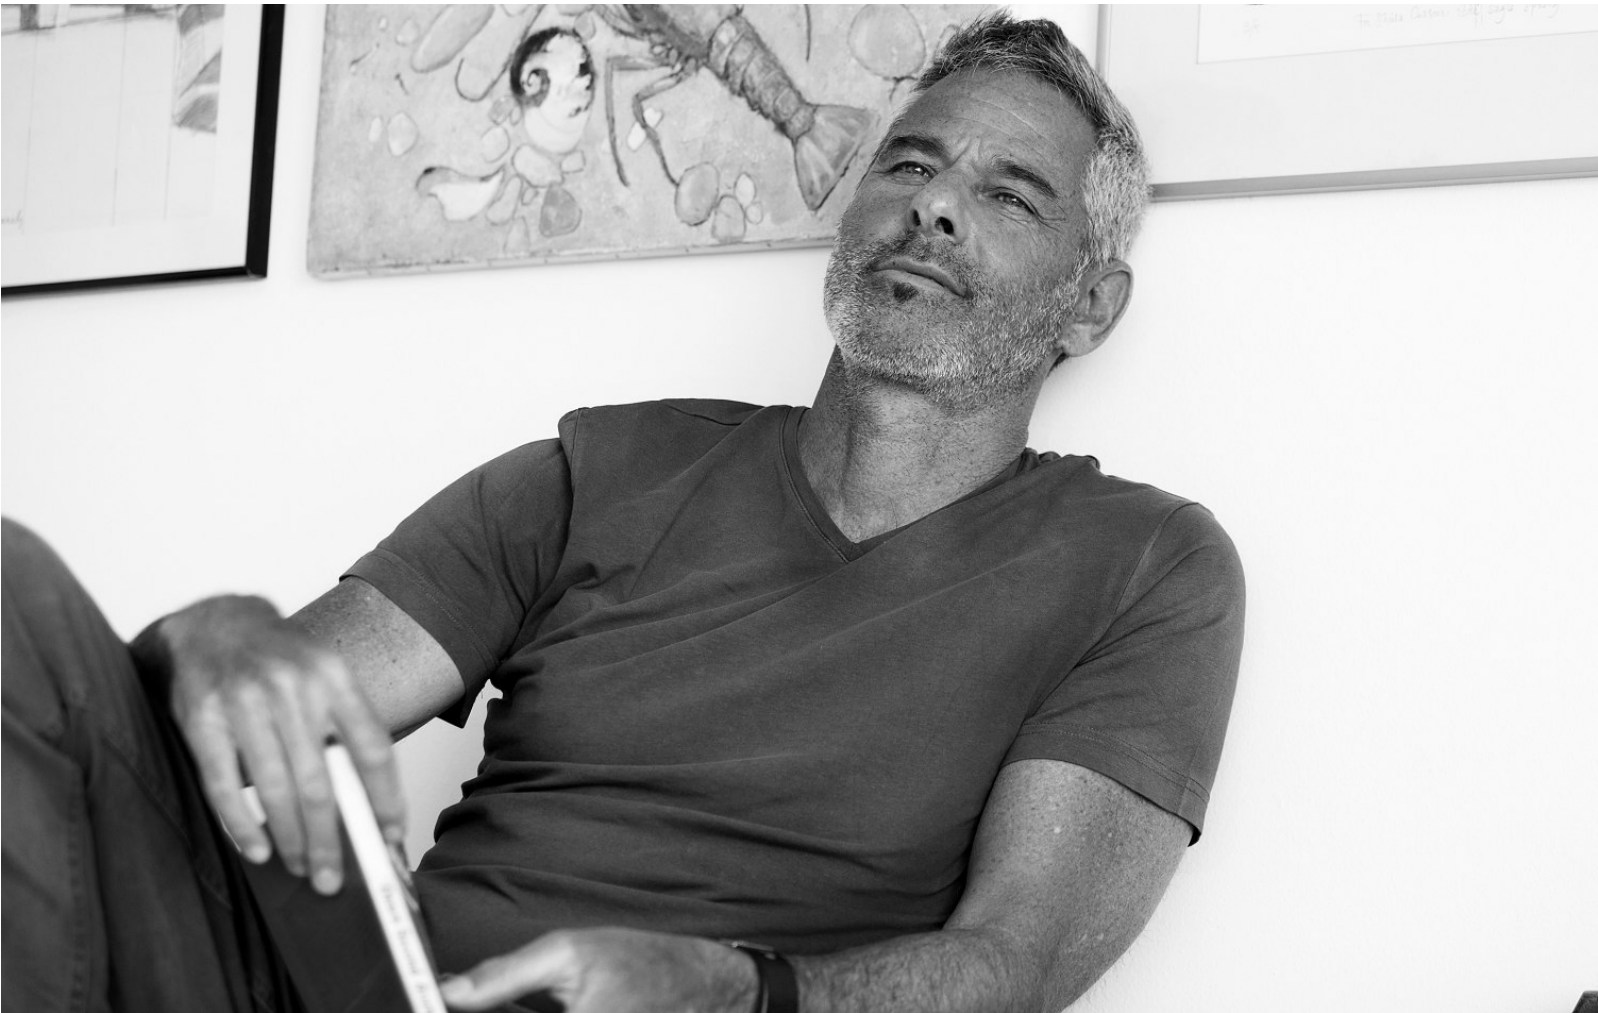

BOSS MODELS

CAPE TOWN

Height: 187cm Chest: 101cm Waist: 83cm Suit: 40 L Shoe: 10.5 UK Hair: Salt and Pepper Eyes: Green