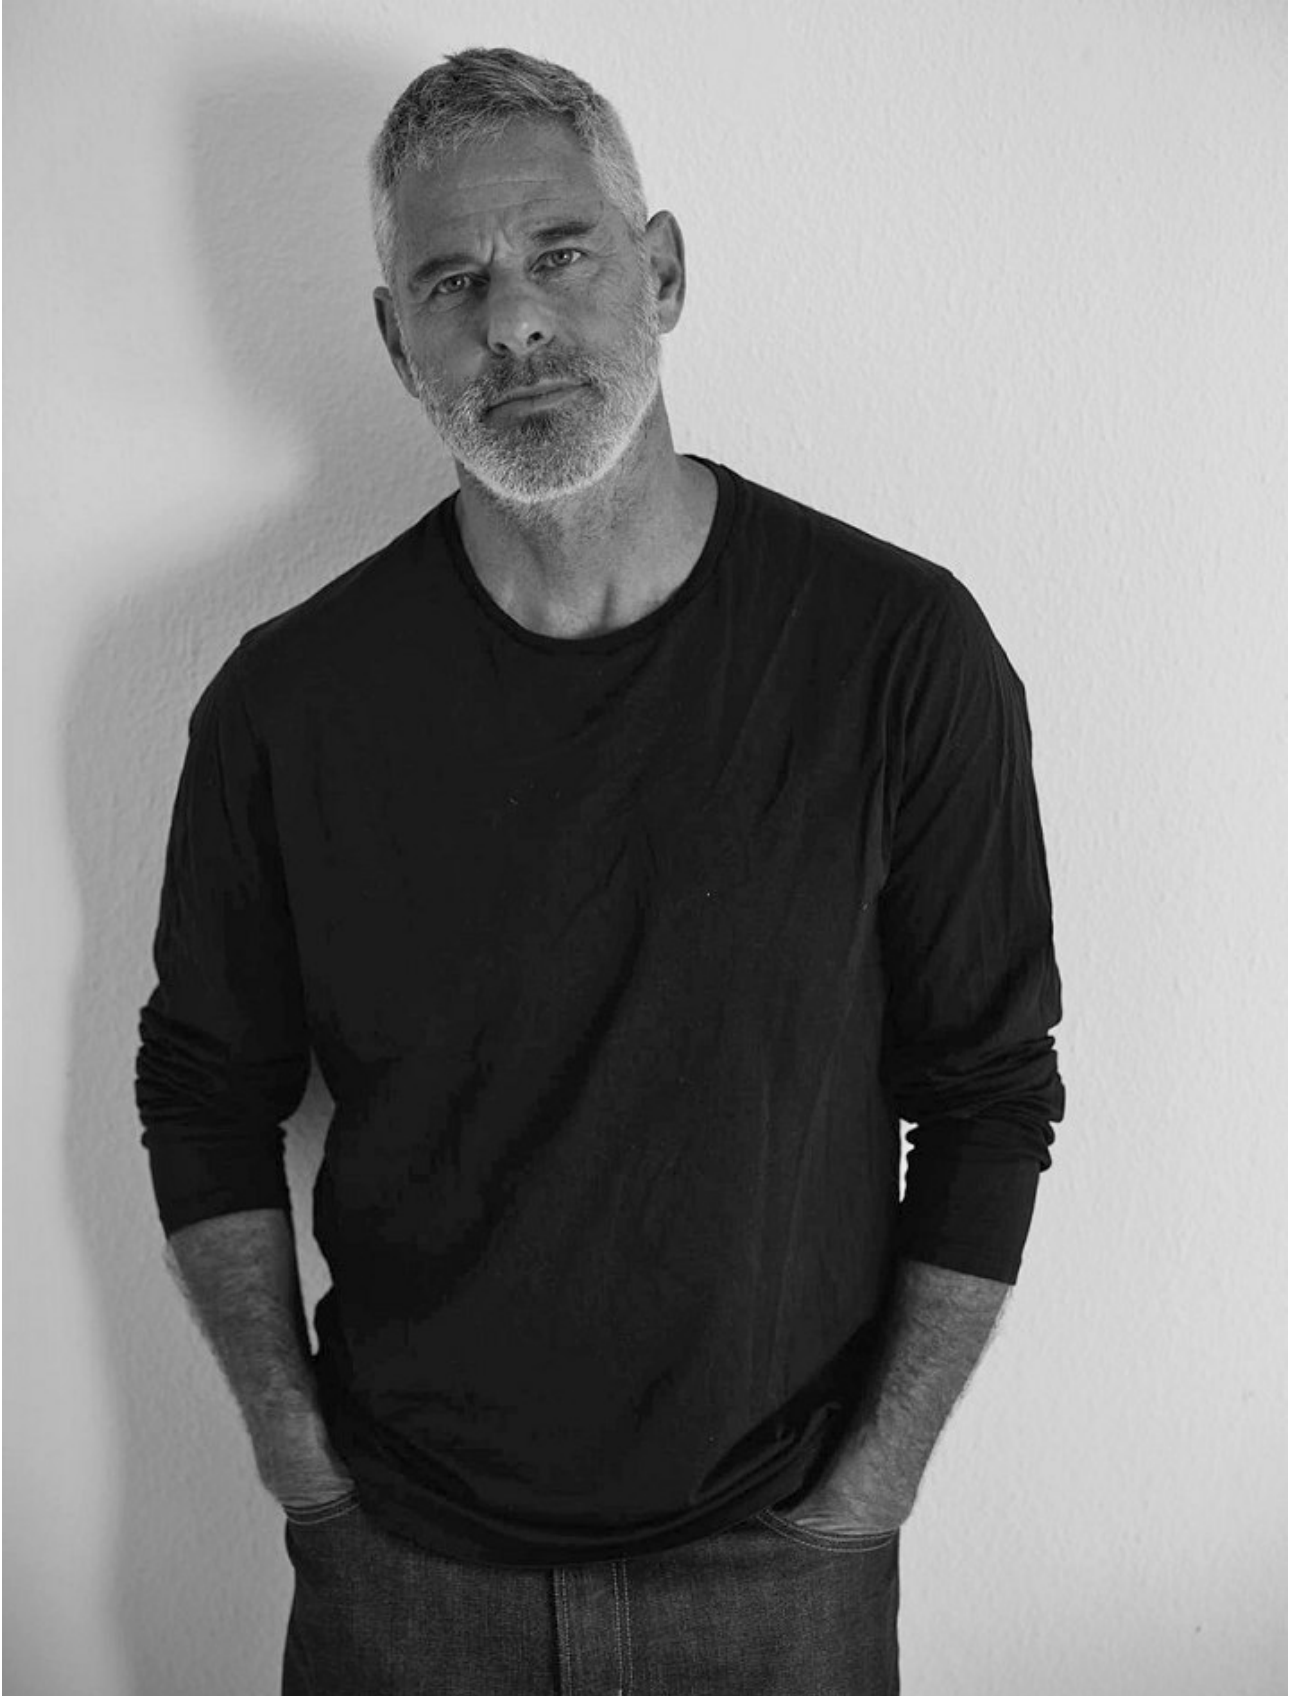

BOSS MODELS

CAPE TOWN

MICHAEL PROCHNIK

Height: 187cm Chest: 101cm Waist: 83cm Suit: 40 L Shoe: 10.5 UK Hair: Salt and Pepper Eyes: Green

BOSS MODELS

CAPE TOWN

MICHAEL PROCHNIK

Height: 187cm Chest: 101cm Waist: 83cm Suit: 40 L Shoe: 10.5 UK Hair: Salt and Pepper Eyes: Green

BOSS MODELS

CAPE TOWN

SAVANNAH STYLE

His: ETRO paisley-patterned blazer LEVI'S olive cotton/Lycra T-shirt BRUNELLO CUCINELLI khaki cotton shorts; vintage hat
Her: BARBARA BUI reversible cotton/wool blazer (camouflage green/black) ROBERTO CAVALLI jungle-pattern silk shirt JITROIS white leather trousers LOUIS VUITTON cowboy-style ankle boots.