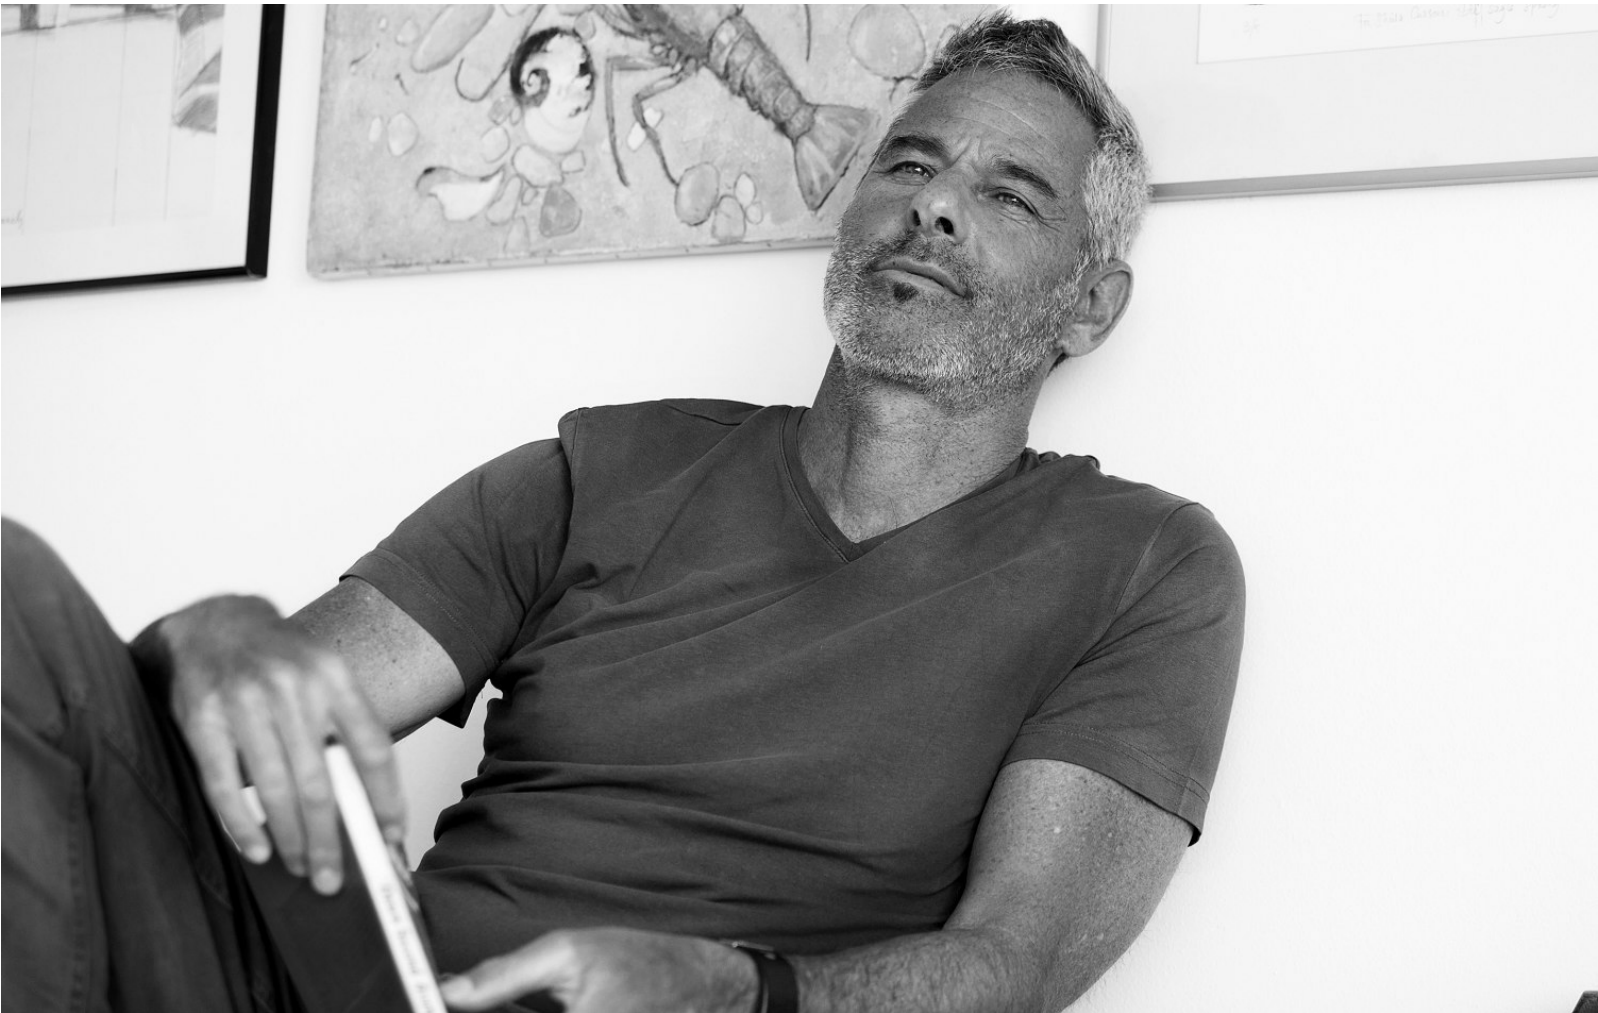

MICHAEL PROCHNIK

BOSS MODELS

CAPE TOWN

Height: 187cm Chest: 101cm Waist: 83cm Suit: 40 L Shoe: 10.5 UK Hair: Salt and Pepper Eyes: Green