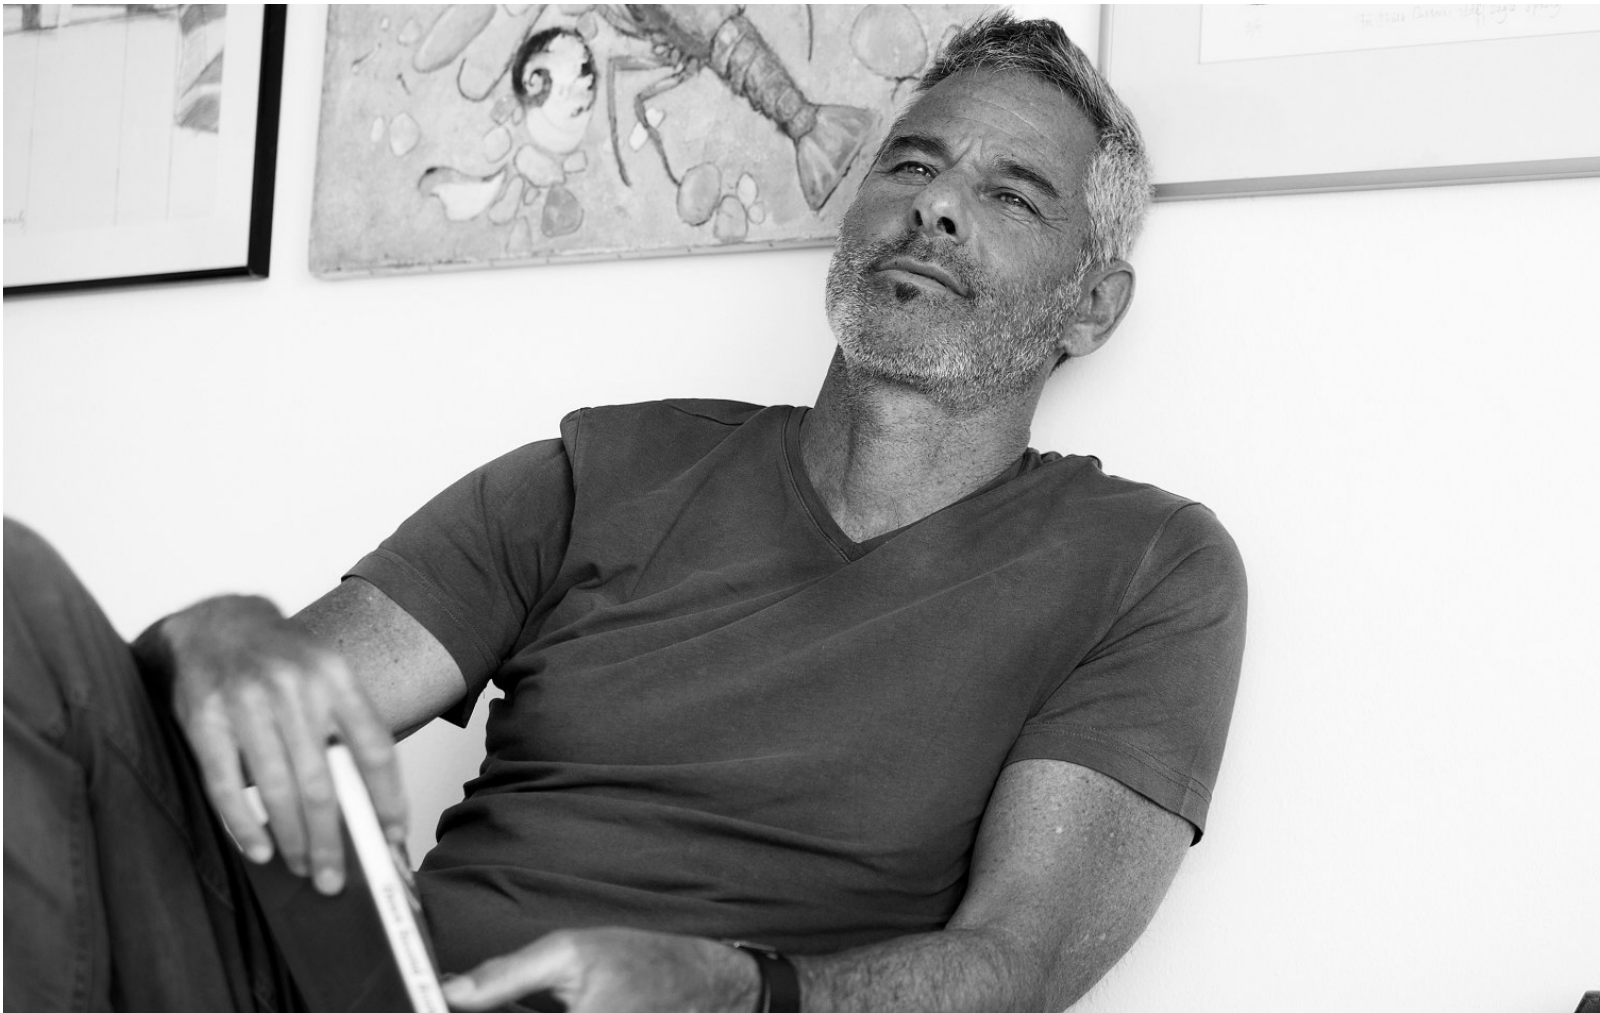

MICHAEL PROCHNIK

BOSS MODELS

CAPE TOWN

Height: 187cm Chest: 101cm Waist: 83cm Suit: 40 L Shoe: 10.5 UK Hair: Salt and Pepper Eyes: Green