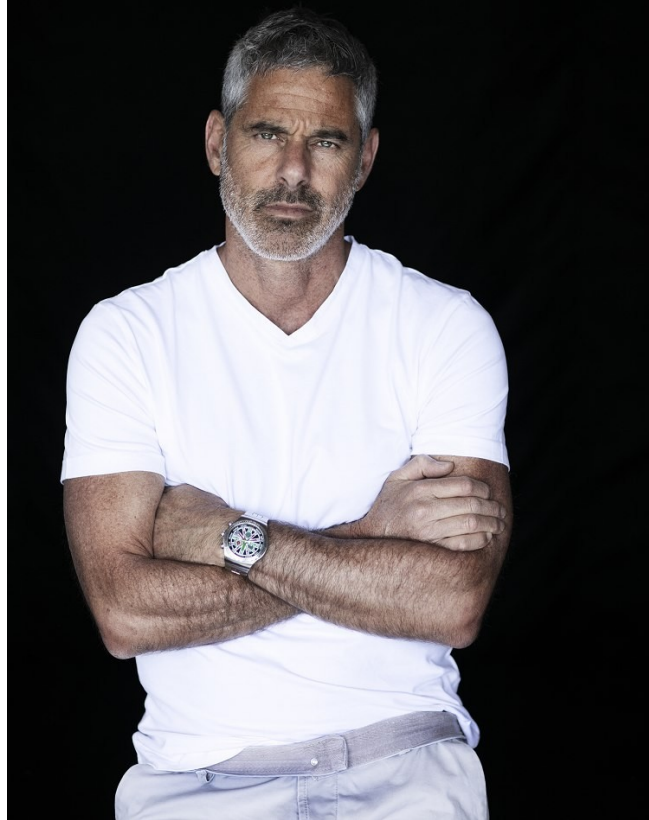

BOSS MODELS

CAPE TOWN

MICHAEL PROCHNIK

Height: 187cm Chest: 101cm Waist: 83cm Suit: 40 L Shoe: 10.5 UK Hair: Salt and Pepper Eyes: Green

BOSS MODELS

CAPE TOWN

MICHAEL PROCHNIK

Height: 187cm Chest: 101cm Waist: 83cm Suit: 40 L Shoe: 10.5 UK Hair: Salt and Pepper Eyes: Green

BOSS MODELS

CAPE TOWN

SAVANNAH STYLE

Hat: ETRD paisley patterned blazer LEVI'S olive cotton/Lycra T-shirt BRUNELLO CUCINELLI khaki cotton shorts, vintage hat
Hat: BARBARA BUI reversible cotton/wood blazer Isomac/Isomac green/black ROBERTO CAVALLI jungle-pattern silk shirt JIFREUS white
leather trousers LOUIS VUITTON cowboy-style ankle boots