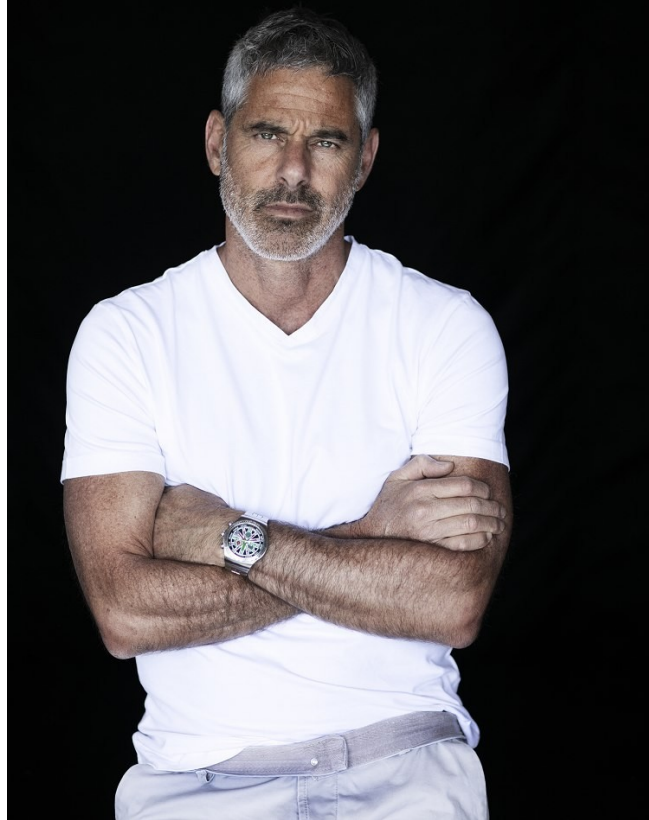

BOSS MODELS

CAPE TOWN

MICHAEL PROCHNIK

Height: 187cm Chest: 101cm Waist: 83cm Suit: 40 L Shoe: 10.5 UK Hair: Salt and Pepper Eyes: Green

BOSS MODELS

CAPE TOWN

MICHAEL PROCHNIK

Height: 187cm Chest: 101cm Waist: 83cm Suit: 40 L Shoe: 10.5 UK Hair: Salt and Pepper Eyes: Green

BOSS MODELS

CAPE TOWN

SAVANNAH STYLE

Hat: ETRÖ paisley patterned blazer LEVI'S olive cotton/Lycra T-shirt BRUNELLO CUCINELLI khaki cotton shorts, vintage hat
Hes: BARBARA BUI reversible cotton/wood blazer Isomud/Isom green/black ROBERTO CAVALLI jungle-pattern silk shirt JETREUS white
leather trousers LOUIS VUITTON cowboy-style ankle boots