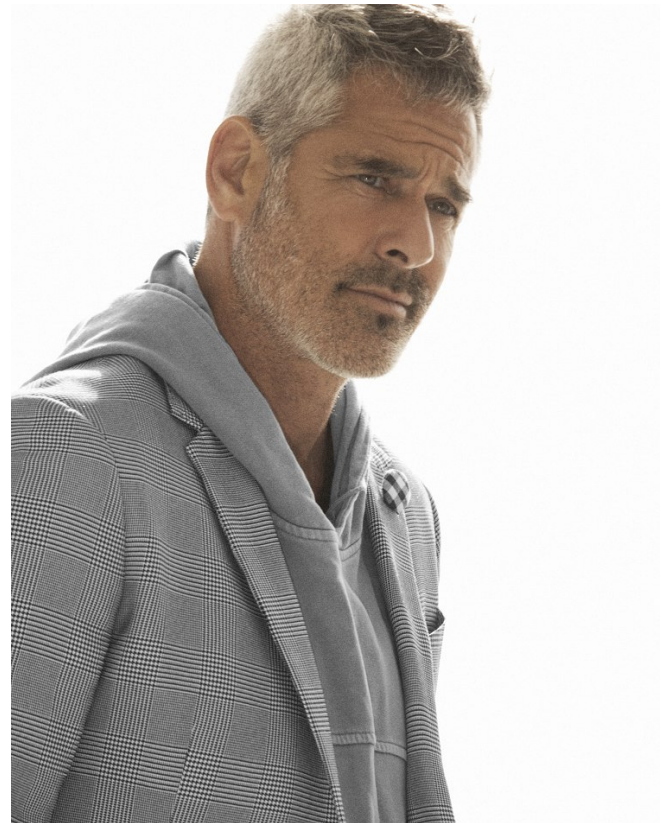

MICHAEL PROCHNIK

Height: 187cm Chest: 101cm Waist: 83cm Suit: 40 L Shoe: 10.5 UK Hair: Salt and Pepper Eyes: Green