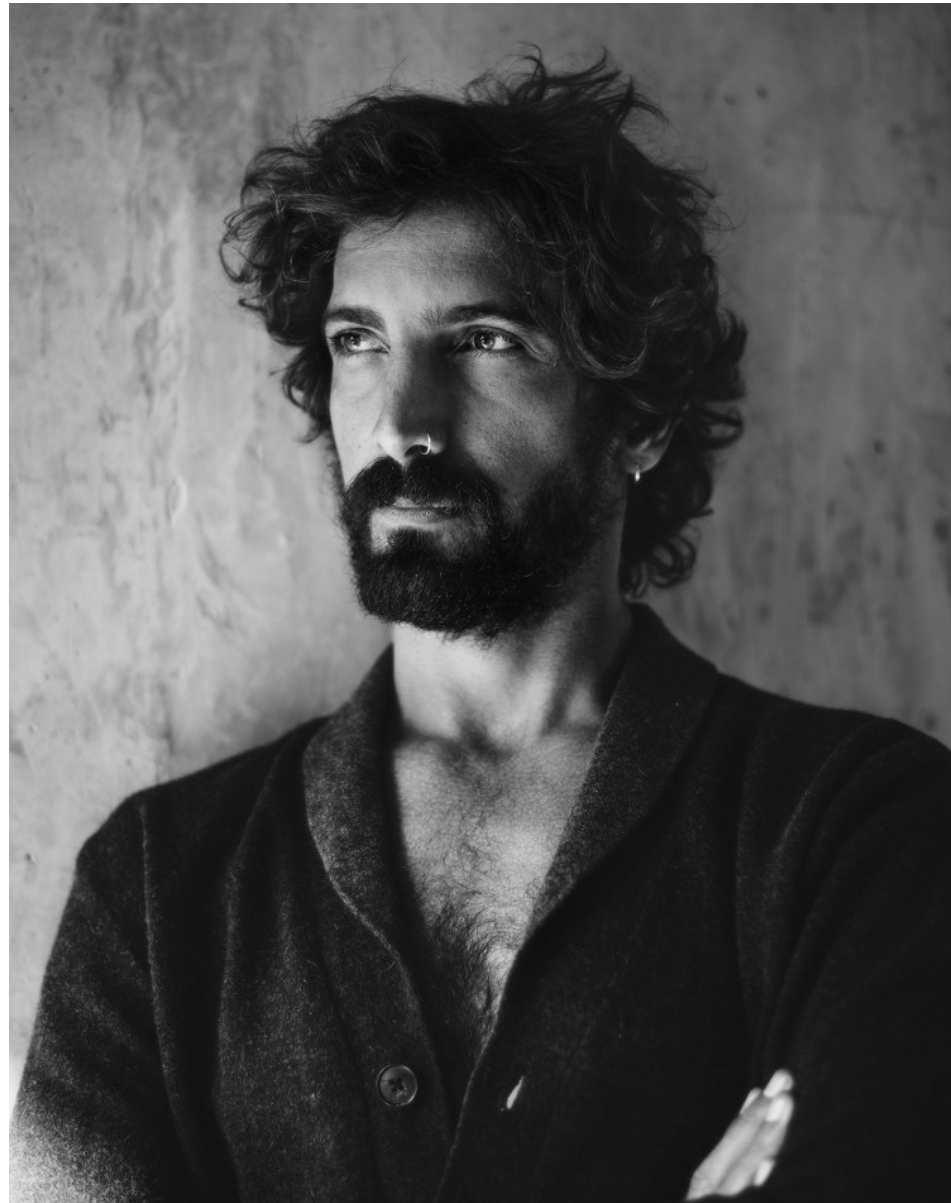

GEORGE KIRKINIS

BOSS MODELS

CAPE TOWN

GEORGE KIRKINIS

Height: 183cm Chest: 105cm Waist: 90cm Suit: 40 R Shoe: 11 UK Hair: Brown Eyes: Blue/Green