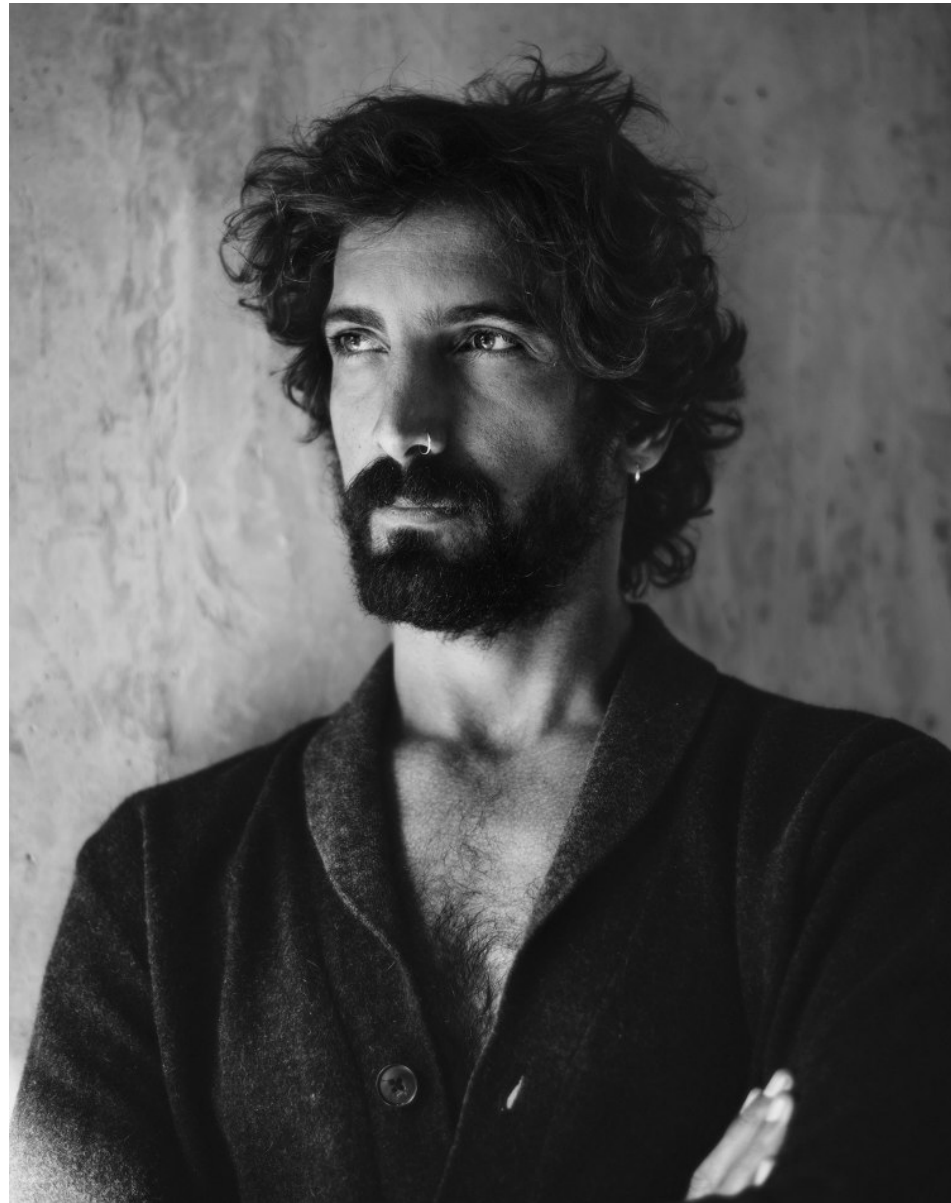

BOSS MODELS

CAPE TOWN

GEORGE KIRKINIS

Height: 183cm Chest: 105cm Waist: 90cm Suit: 40 R Shoe: 11 UK Hair: Brown Eyes: Blue/Green

BOSS MODELS

CAPE TOWN

GEORGE KIRKINIS

Height: 183cm Chest: 105cm Waist: 90cm Suit: 40 R Shoe: 11 UK Hair: Brown Eyes: Blue/Green