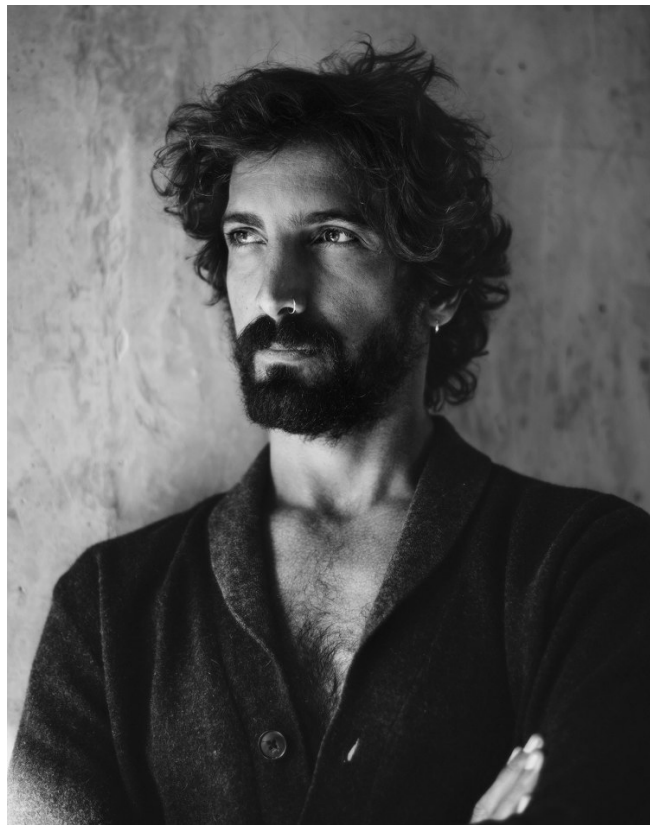

BOSS MODELS

CAPE TOWN

GEORGE KIRKINIS

Height: 183cm Chest: 105cm Waist: 90cm Suit: 40 R Shoe: 11 UK Hair: Brown Eyes: Blue/Green