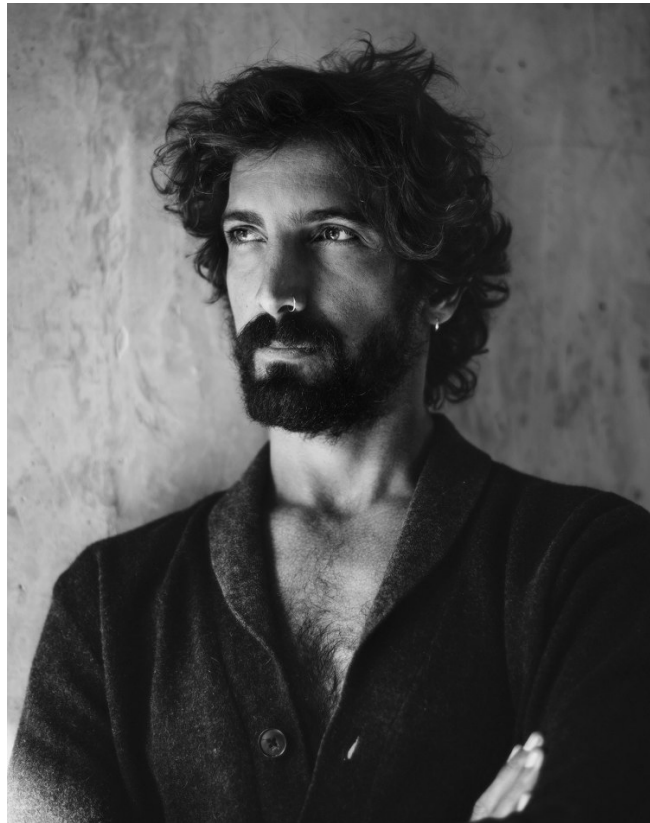

BOSS MODELS

CAPE TOWN

GEORGE KIRKINIS

Height: 183cm Chest: 105cm Waist: 90cm Suit: 40 R Shoe: 11 UK Hair: Brown Eyes: Blue/Green

BOSS MODELS

CAPE TOWN

GEORGE KIRKINIS

Height: 183cm Chest: 105cm Waist: 90cm Suit: 40 R Shoe: 11 UK Hair: Brown Eyes: Blue/Green