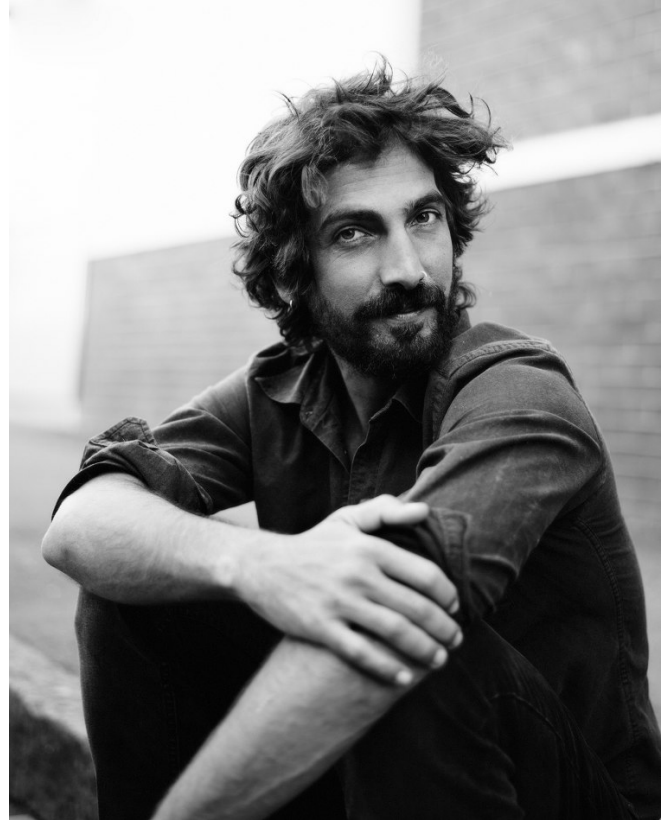

# BOSS MODELS

CAPE TOWN

GEORGE KIRKINIS

Height: 183cm Chest: 105cm Waist: 90cm Suit: 40 R Shoe: 11 UK Hair: Brown Eyes: Blue/Green

# BOSS MODELS

CAPE TOWN

## GEORGE KIRKINIS

Height: 183cm Chest: 105cm Waist: 90cm Suit: 40 R Shoe: 11 UK Hair: Brown Eyes: Blue/Green