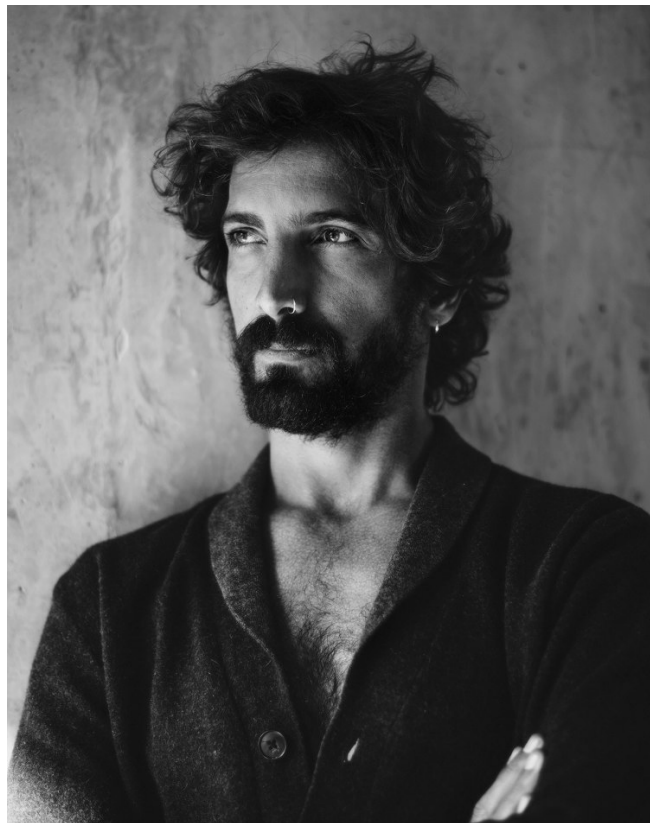

BOSS MODELS

CAPE TOWN

GEORGE KIRKINIS

Height: 183cm Chest: 105cm Waist: 90cm Suit: 40 R Shoe: 11 UK Hair: Brown Eyes: Blue/Green