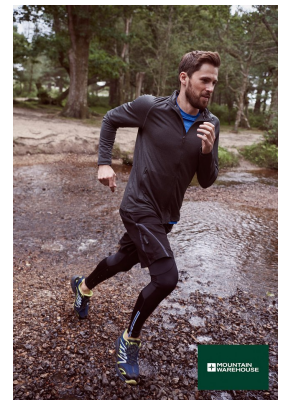

BOSS MODELS

CAPE TOWN

JONTY FINN

Height: 185cm Chest: 99cm Waist: 84cm Suit: 40 R Shoe: 9.5 UK Hair: Brown Eyes: Blue/Green

BOSS MODELS

CAPE TOWN

JONTY FINN

Height: 185cm Chest: 99cm Waist: 84cm Suit: 40 R Shoe: 9.5 UK Hair: Brown Eyes: Blue/Green