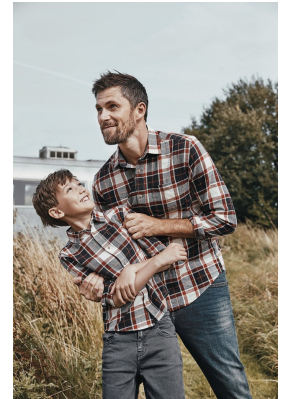

BOSS MODELS

CAPE TOWN

JONTY FINN

Height: 185cm Chest: 99cm Waist: 84cm Suit: 40 R Shoe: 9.5 UK Hair: Brown Eyes: Blue/Green

BOSS MODELS

CAPE TOWN

JONTY FINN

Height: 185cm Chest: 99cm Waist: 84cm Suit: 40 R Shoe: 9.5 UK Hair: Brown Eyes: Blue/Green