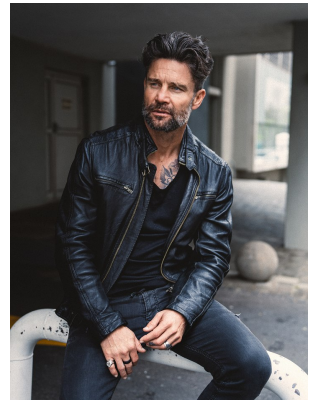

# BOSS MODELS

CAPE TOWN

RYAN BOTHA

Height: 181cm Chest: 98cm Waist: 81cm Suit: 39 R Shoe: 8 UK Hair: Dark Brown Eyes: Blue/Green

# BOSS MODELS

CAPE TOWN

## RYAN BOTHA

Height: 181cm Chest: 98cm Waist: 81cm Suit: 39 R Shoe: 8 UK Hair: Dark Brown Eyes: Blue/Green