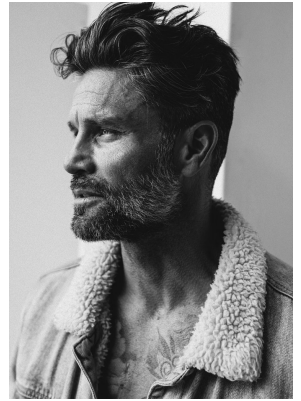

# BOSS MODELS

CAPE TOWN

RYAN BOTHA

Height: 181cm Chest: 98cm Waist: 81cm Suit: 39 R Shoe: 8 UK Hair: Dark Brown Eyes: Blue/Green

# BOSS MODELS

CAPE TOWN