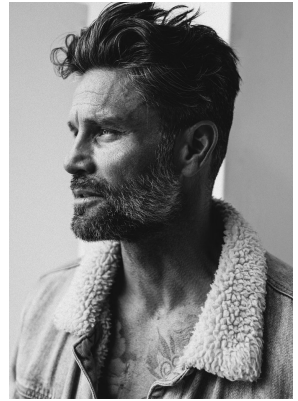

BOSS MODELS

CAPE TOWN

RYAN BOTHA

Height: 181cm Chest: 98cm Waist: 81cm Suit: 39 R Shoe: 8 UK Hair: Dark Brown Eyes: Blue/Green

BOSS MODELS

CAPE TOWN

RYAN BOTHA

Height: 181cm Chest: 98cm Waist: 81cm Suit: 39 R Shoe: 8 UK Hair: Dark Brown Eyes: Blue/Green