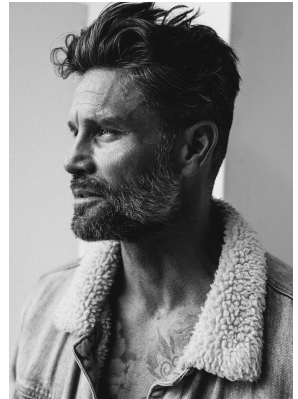

BOSS MODELS

CAPE TOWN

RYAN BOTHA

Height: 181cm Chest: 98cm Waist: 81cm Suit: 39 R Shoe: 8 UK Hair: Dark Brown Eyes: Blue/Green

BOSS MODELS

CAPE TOWN

RYAN BOTHA

Height: 181cm Chest: 98cm Waist: 81cm Suit: 39 R Shoe: 8 UK Hair: Dark Brown Eyes: Blue/Green