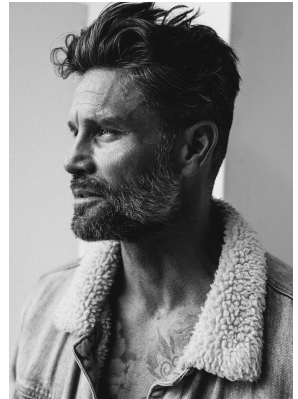

# BOSS MODELS

CAPE TOWN

RYAN BOTHA

Height: 181cm Chest: 98cm Waist: 81cm Suit: 39 R Shoe: 8 UK Hair: Dark Brown Eyes: Blue/Green

# BOSS MODELS

CAPE TOWN