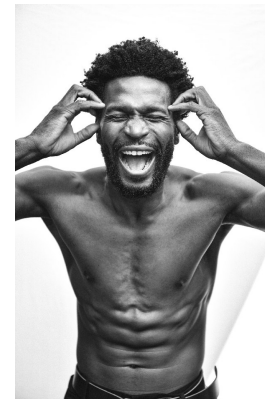

BOSS MODELS

CAPE TOWN

ALINO KATOMBE

Height: 185cm Chest: 99cm Waist: 82cm Suit: 38 R Shoe: 10 UK Hair: Black Eyes: Brown