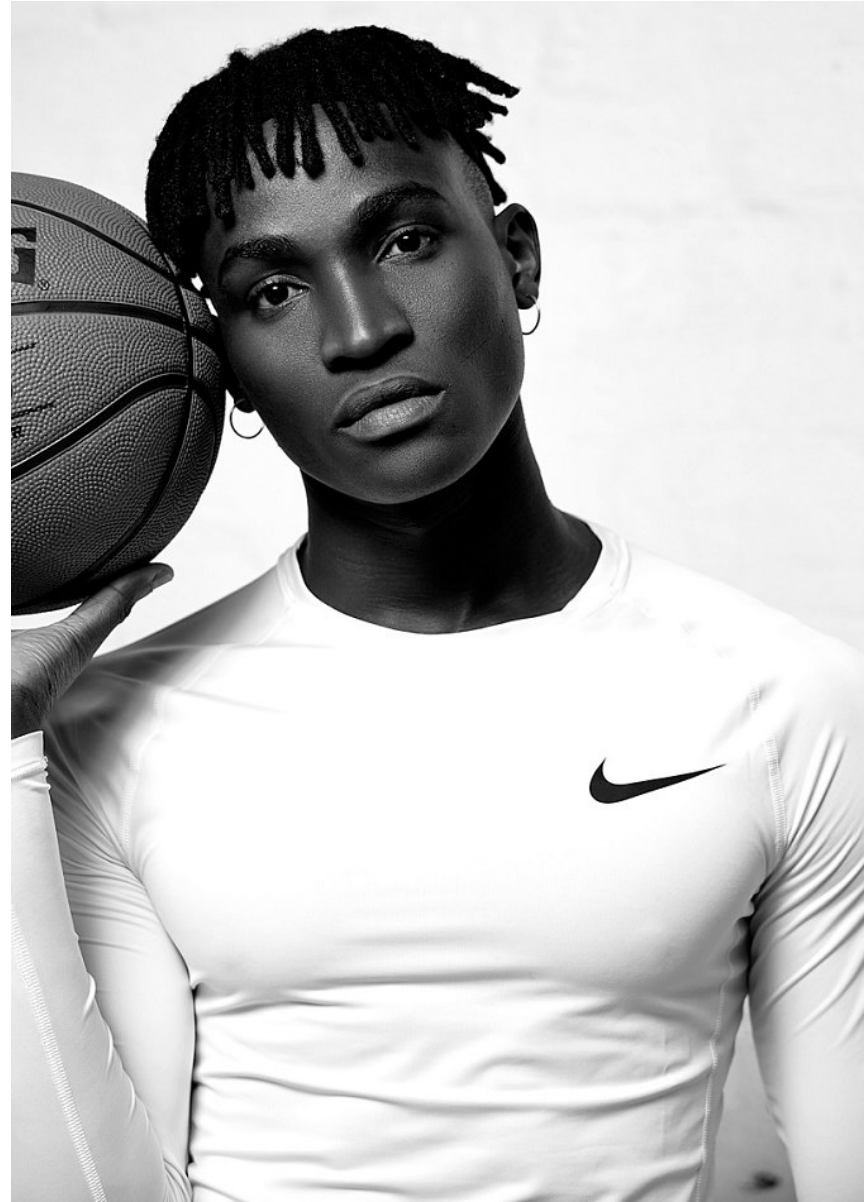

BOSS MODELS

CAPE TOWN

Height: 185cm Chest: 97cm Waist: 73cm Suit: 40 R Shoe: 10 UK Hair: Black Eyes: Brown