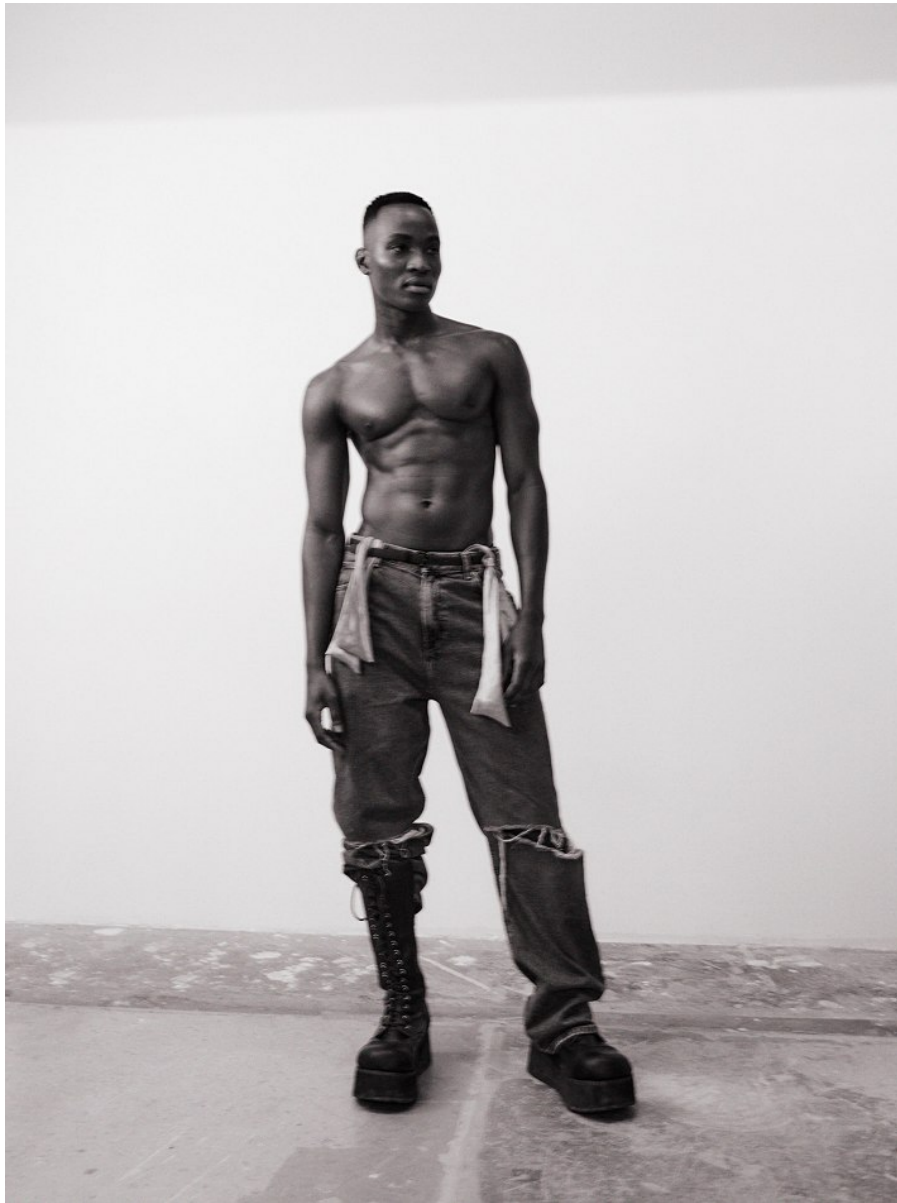

# BOSS MODELS

CAPE TOWN

ABEL KIPASO

Height: 185cm Chest: 97cm Waist: 73cm Suit: 40 R Shoe: 10 UK Hair: Black Eyes: Brown