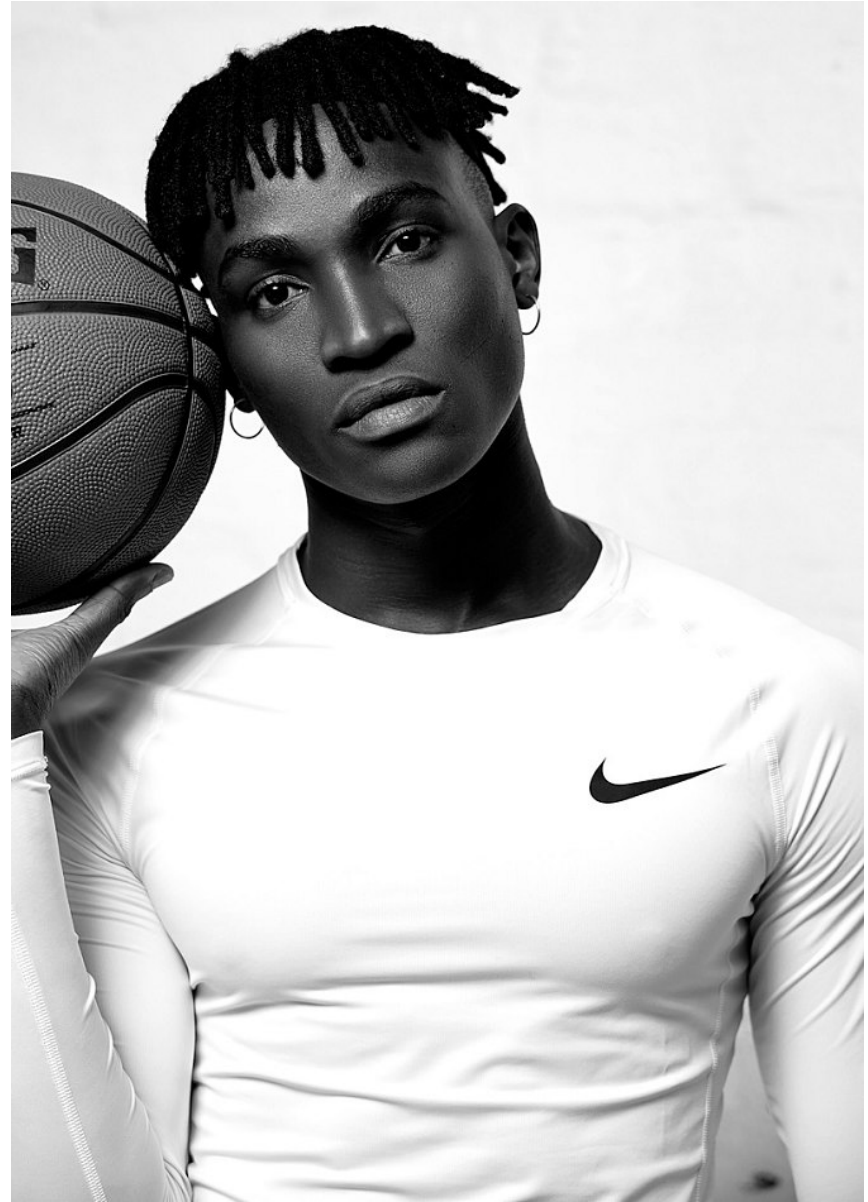

BOSS MODELS

CAPE TOWN

ABEL KIPASO

Height: 185cm Chest: 97cm Waist: 73cm Suit: 40 R Shoe: 10 UK Hair: Black Eyes: Brown

BOSS MODELS

CAPE TOWN

ABEL KIPASO

Height: 185cm Chest: 97cm Waist: 73cm Suit: 40 R Shoe: 10 UK Hair: Black Eyes: Brown