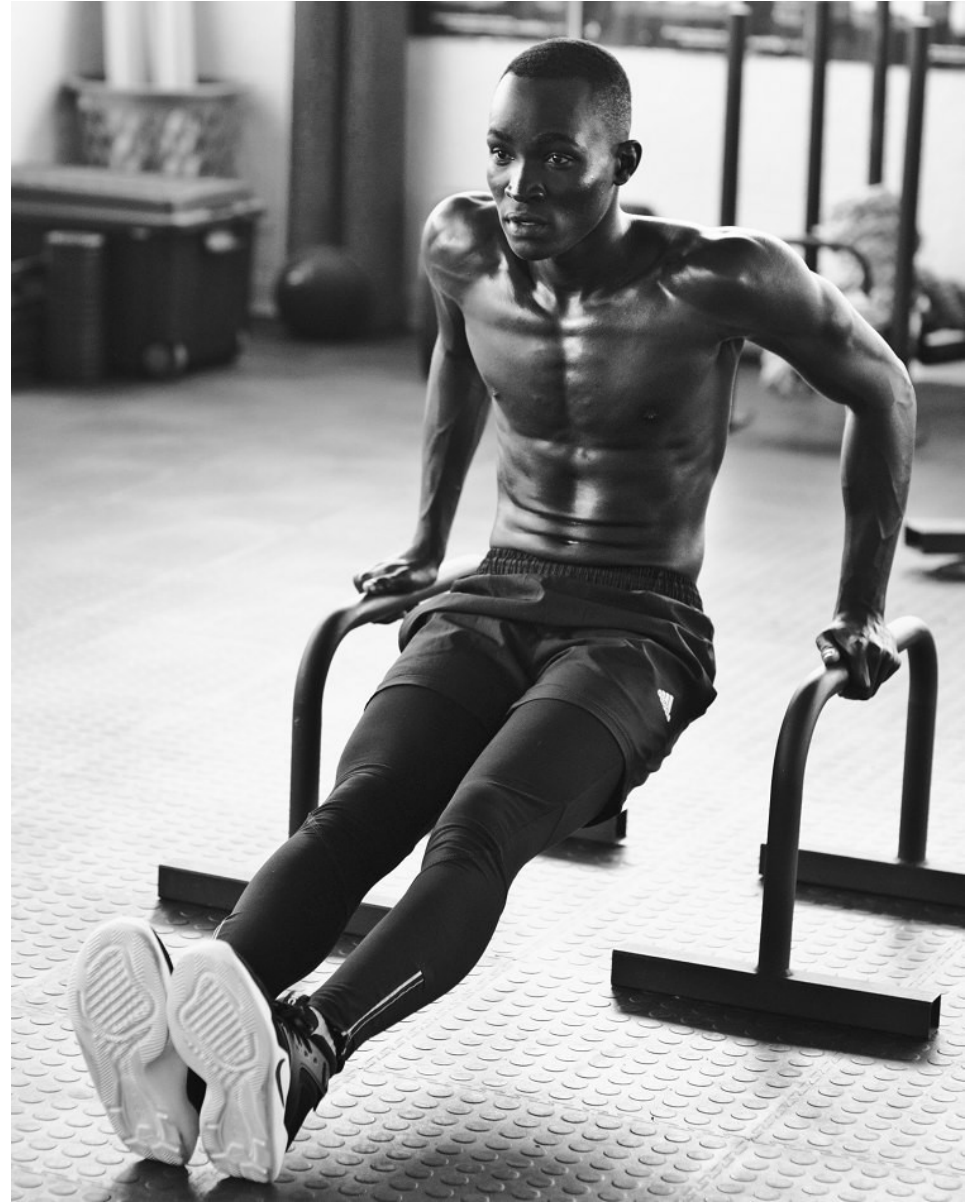

BOSS MODELS

CAPE TOWN

Height: 185cm Chest: 97cm Waist: 73cm Suit: 40 R Shoe: 10 UK Hair: Black Eyes: Brown