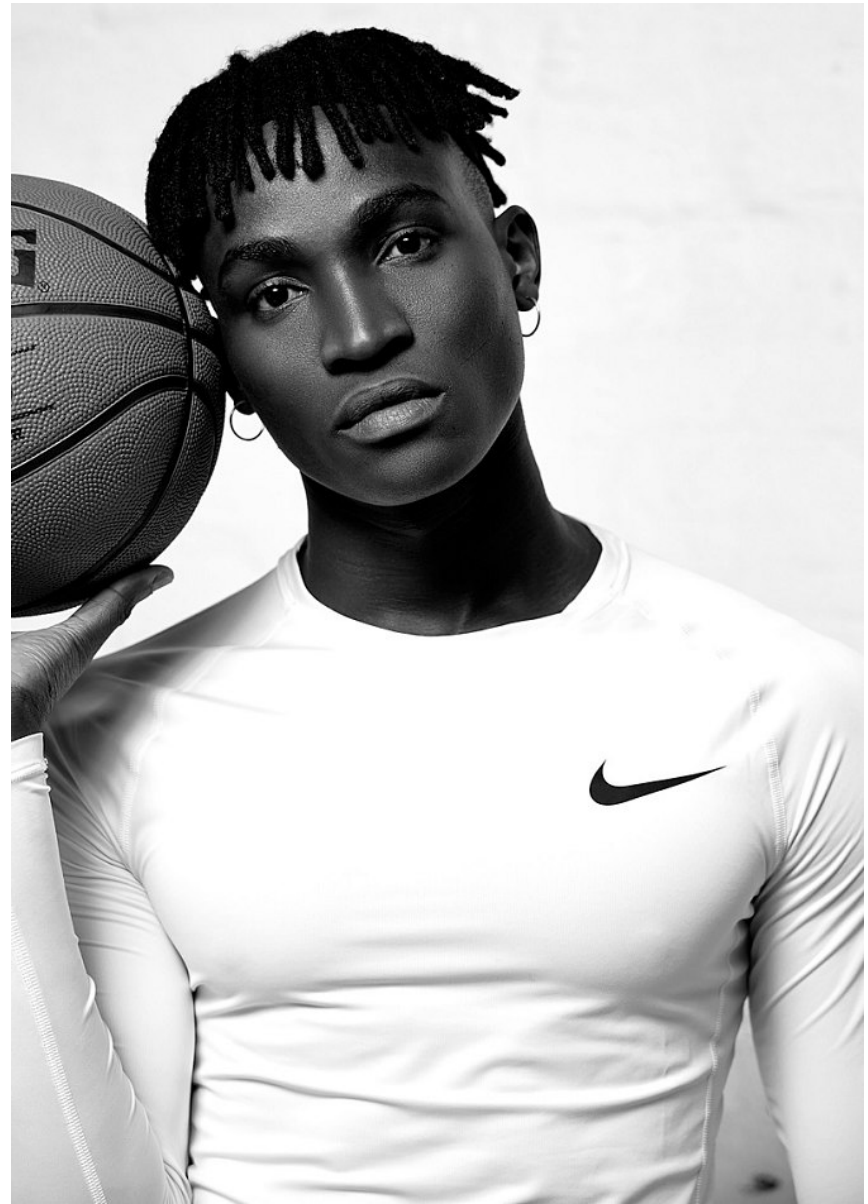

BOSS MODELS

CAPE TOWN

Height: 185cm Chest: 97cm Waist: 73cm Suit: 40 R Shoe: 10 UK Hair: Black Eyes: Brown