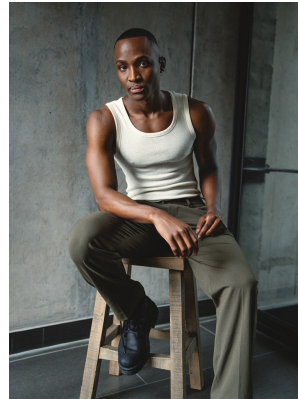

BOSS MODELS

CAPE TOWN

ABEL KIPASO

Height: 185cm Chest: 97cm Waist: 73cm Suit: 40 R Shoe: 10 UK Hair: Black Eyes: Brown

BOSS MODELS

CAPE TOWN

represented by Boss Models Cape Town

ABEL KIPASO

Height: 185cm Chest: 97cm Waist: 73cm Suit: 40 R Shoe: 10 UK Hair: Black Eyes: Brown