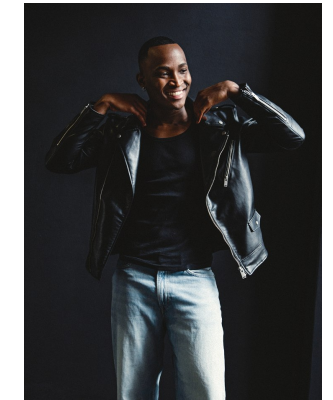

BOSS MODELS

CAPE TOWN

ABEL KIPASO

Height: 185cm Chest: 97cm Waist: 73cm Suit: 40 R Shoe: 10 UK Hair: Black Eyes: Brown

BOSS MODELS

CAPE TOWN

represented by Boss Models Cape Town

ABEL KIPASO

Height: 185cm Chest: 97cm Waist: 73cm Suit: 40 R Shoe: 10 UK Hair: Black Eyes: Brown