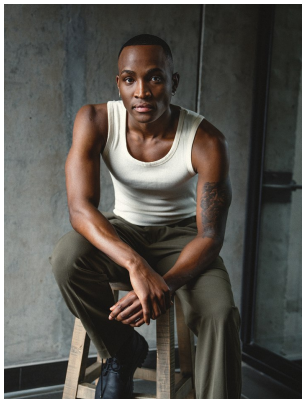

BOSS MODELS

CAPE TOWN

ABEL KIPASO

Height: 185cm Chest: 97cm Waist: 73cm Suit: 40 R Shoe: 10 UK Hair: Black Eyes: Brown

BOSS MODELS

CAPE TOWN

represented by Boss Models Cape Town

ABEL KIPASO

Height: 185cm Chest: 97cm Waist: 73cm Suit: 40 R Shoe: 10 UK Hair: Black Eyes: Brown