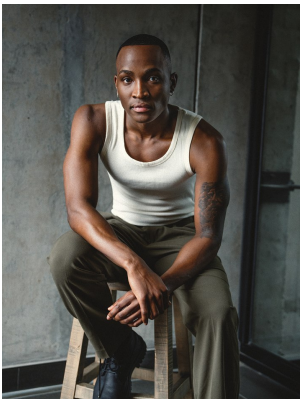

# BOSS MODELS

CAPE TOWN

## ABEL KIPASO

Height: 185cm Chest: 97cm Waist: 73cm Suit: 40 R Shoe: 10 UK Hair: Black Eyes: Brown

# BOSS MODELS

CAPE TOWN

represented by Boss Models Cape Town

ABEL KIPASO

Height: 185cm Chest: 97cm Waist: 73cm Suit: 40 R Shoe: 10 UK Hair: Black Eyes: Brown