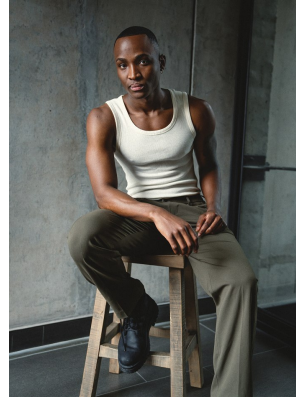

# BOSS MODELS

CAPE TOWN

## ABEL KIPASO

Height: 185cm Chest: 97cm Waist: 73cm Suit: 40 R Shoe: 10 UK Hair: Black Eyes: Brown

# BOSS MODELS

CAPE TOWN

represented by Boss Models Cape Town

ABEL KIPASO

Height: 185cm Chest: 97cm Waist: 73cm Suit: 40 R Shoe: 10 UK Hair: Black Eyes: Brown