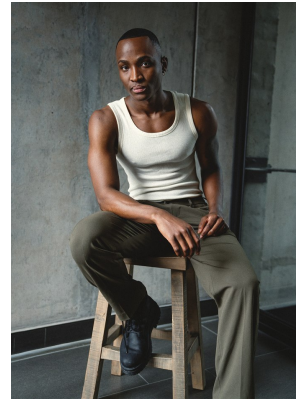

BOSS MODELS

CAPE TOWN

ABEL KIPASO

Height: 185cm Chest: 97cm Waist: 73cm Suit: 40 R Shoe: 10 UK Hair: Black Eyes: Brown

BOSS MODELS

CAPE TOWN

represented by Boss Models Cape Town

ABEL KIPASO

Height: 185cm Chest: 97cm Waist: 73cm Suit: 40 R Shoe: 10 UK Hair: Black Eyes: Brown