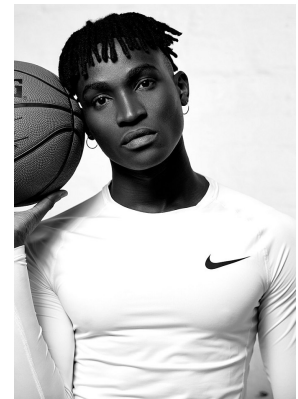

# BOSS MODELS

CAPE TOWN

## ABEL KIPASO

Height: 185cm Chest: 97cm Waist: 73cm Suit: 40 R Shoe: 10 UK Hair: Black Eyes: Brown

# BOSS MODELS

CAPE TOWN

represented by Boss Models Cape Town

ABEL KIPASO

Height: 185cm Chest: 97cm Waist: 73cm Suit: 40 R Shoe: 10 UK Hair: Black Eyes: Brown