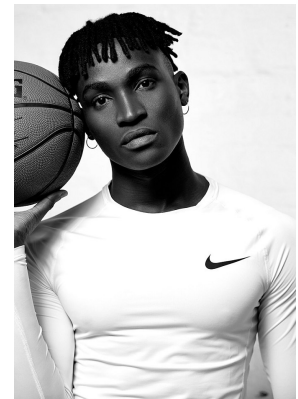

BOSS MODELS

CAPE TOWN

ABEL KIPASO

Height: 185cm Chest: 97cm Waist: 73cm Suit: 40 R Shoe: 10 UK Hair: Black Eyes: Brown

BOSS MODELS

CAPE TOWN

represented by Boss Models Cape Town

ABEL KIPASO

Height: 185cm Chest: 97cm Waist: 73cm Suit: 40 R Shoe: 10 UK Hair: Black Eyes: Brown