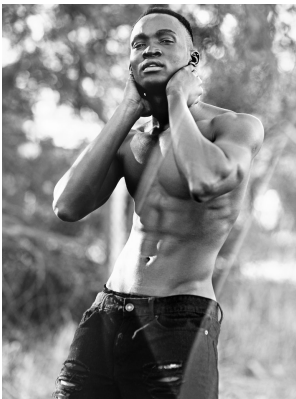

BOSS MODELS

CAPE TOWN

ABEL KIPASO

Height: 185cm Chest: 97cm Waist: 73cm Suit: 40 R Shoe: 10 UK Hair: Black Eyes: Brown

BOSS MODELS

CAPE TOWN

represented by Boss Models Cape Town

ABEL KIPASO

Height: 185cm Chest: 97cm Waist: 73cm Suit: 40 R Shoe: 10 UK Hair: Black Eyes: Brown