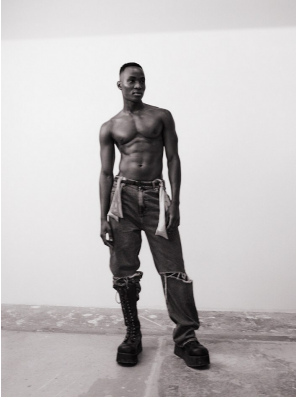

# BOSS MODELS

CAPE TOWN

## ABEL KIPASO

Height: 185cm Chest: 97cm Waist: 73cm Suit: 40 R Shoe: 10 UK Hair: Black Eyes: Brown

# BOSS MODELS

CAPE TOWN

represented by Boss Models Cape Town

ABEL KIPASO

Height: 185cm Chest: 97cm Waist: 73cm Suit: 40 R Shoe: 10 UK Hair: Black Eyes: Brown