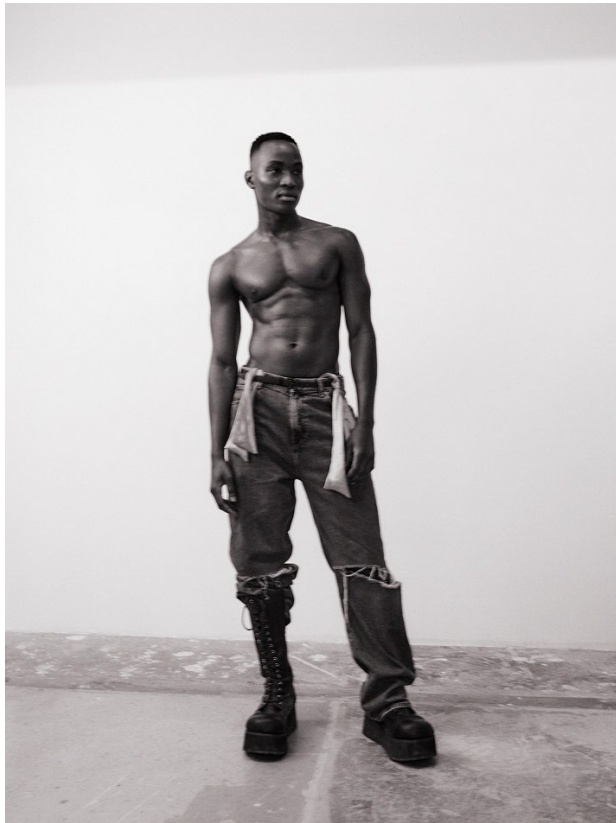

BOSS MODELS

CAPE TOWN

ABEL KIPASO

Height: 185cm Chest: 97cm Waist: 73cm Suit: 40 R Shoe: 10 UK Hair: Black Eyes: Brown

BOSS MODELS

CAPE TOWN

ABEL KIPASO

Height: 185cm Chest: 97cm Waist: 73cm Suit: 40 R Shoe: 10 UK Hair: Black Eyes: Brown

BOSS MODELS

CAPE TOWN

ABEL KIPASO

Height: 185cm Chest: 97cm Waist: 73cm Suit: 40 R Shoe: 10 UK Hair: Black Eyes: Brown

BOSS MODELS

CAPE TOWN

TREADS
for your
THREADS

Photographs Ian Engelbrecht

BOSS MODELS

CAPE TOWN

ABEL KIPASO

Height: 185cm Chest: 97cm Waist: 73cm Suit: 40 R Shoe: 10 UK Hair: Black Eyes: Brown