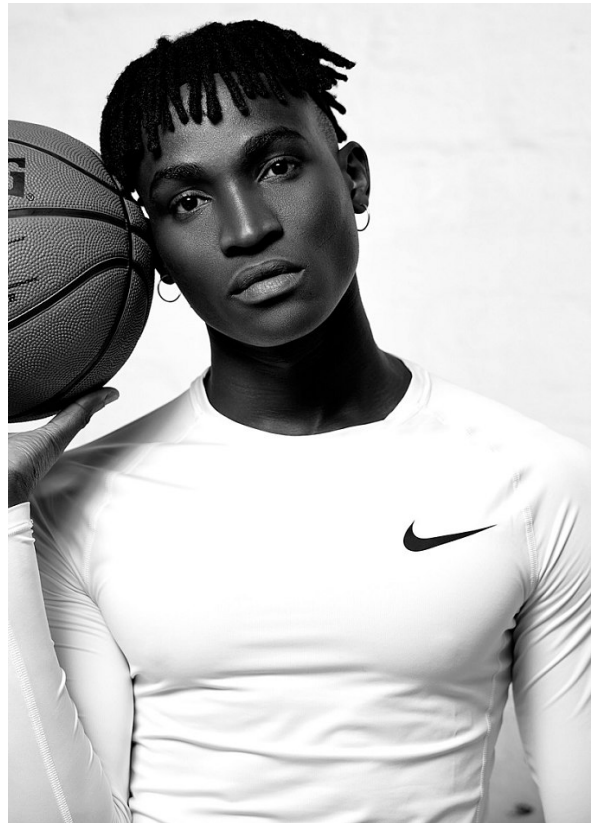

BOSS MODELS

CAPE TOWN

ABEL KIPASO

Height: 185cm Chest: 97cm Waist: 73cm Suit: 40 R Shoe: 10 UK Hair: Black Eyes: Brown

BOSS MODELS

CAPE TOWN

ABEL KIPASO

Height: 185cm Chest: 97cm Waist: 73cm Suit: 40 R Shoe: 10 UK Hair: Black Eyes: Brown

BOSS MODELS

CAPE TOWN

ABEL KIPASO

Height: 185cm Chest: 97cm Waist: 73cm Suit: 40 R Shoe: 10 UK Hair: Black Eyes: Brown

BOSS MODELS

CAPE TOWN

TREADS
for your
THREADS

Photographs Ian Engelbrecht