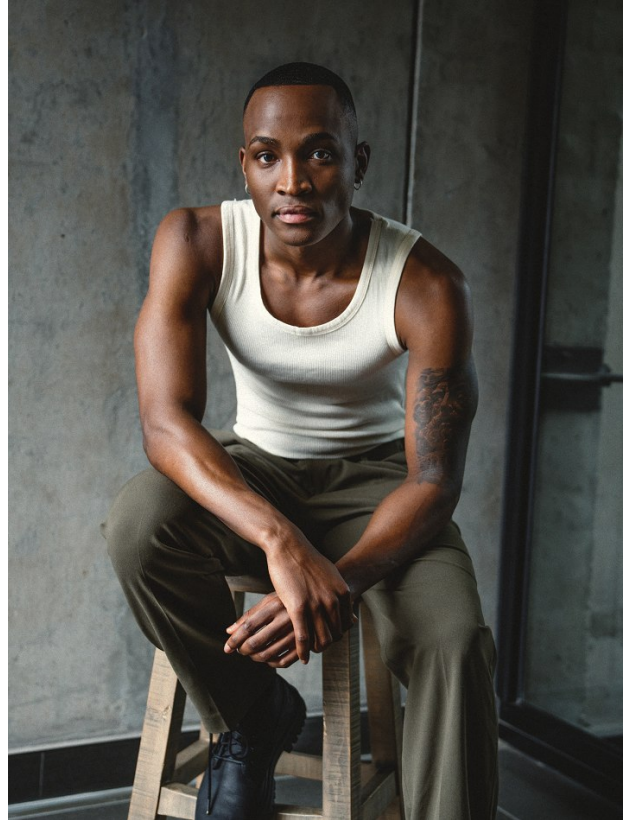

BOSS MODELS

CAPE TOWN

ABEL KIPASO

Height: 185cm Chest: 97cm Waist: 73cm Suit: 40 R Shoe: 10 UK Hair: Black Eyes: Brown

BOSS MODELS

CAPE TOWN

ABEL KIPASO

Height: 185cm Chest: 97cm Waist: 73cm Suit: 40 R Shoe: 10 UK Hair: Black Eyes: Brown

BOSS MODELS

CAPE TOWN

ABEL KIPASO

Height: 185cm Chest: 97cm Waist: 73cm Suit: 40 R Shoe: 10 UK Hair: Black Eyes: Brown

BOSS MODELS

CAPE TOWN

TREADS
for your
THREADS

Photographs Ian Engelbrecht

ABEL KIPASO

Height: 185cm Chest: 97cm Waist: 73cm Suit: 40 R Shoe: 10 UK Hair: Black Eyes: Brown

BOSS MODELS

CAPE TOWN

Image: Abel Kipaso represented by Boss Models Cape Town

ABEL KIPASO

Height: 185cm Chest: 97cm Waist: 73cm Suit: 40 R Shoe: 10 UK Hair: Black Eyes: Brown