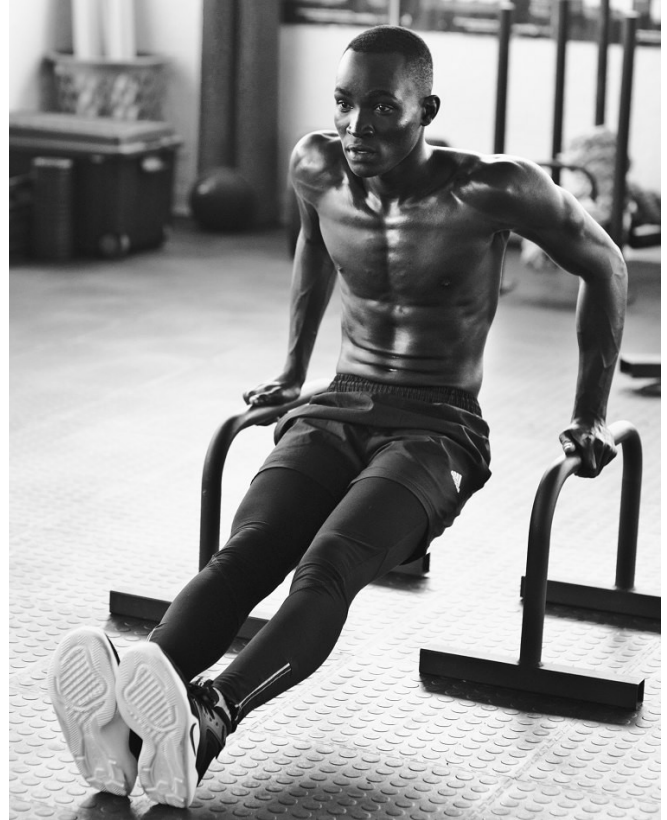

BOSS MODELS

CAPE TOWN

ABEL KIPASO

Height: 185cm Chest: 97cm Waist: 73cm Suit: 40 R Shoe: 10 UK Hair: Black Eyes: Brown

BOSS MODELS

CAPE TOWN

ABEL KIPASO

Height: 185cm Chest: 97cm Waist: 73cm Suit: 40 R Shoe: 10 UK Hair: Black Eyes: Brown

BOSS MODELS

CAPE TOWN

ABEL KIPASO

Height: 185cm Chest: 97cm Waist: 73cm Suit: 40 R Shoe: 10 UK Hair: Black Eyes: Brown

BOSS MODELS

CAPE TOWN

TREADS
for your
THREADS

Photographs Ian Engelbrecht