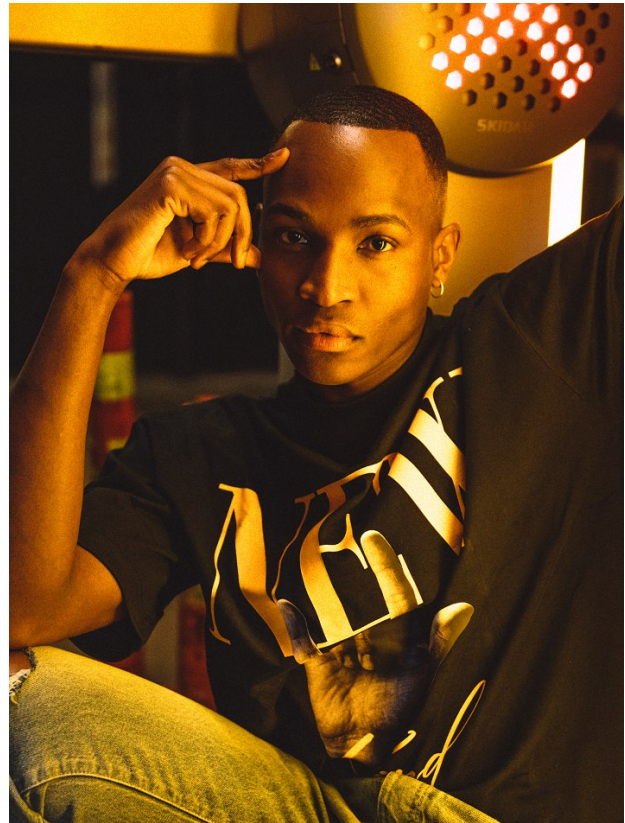

BOSS MODELS

CAPE TOWN

ABEL KIPASO

Height: 185cm Chest: 97cm Waist: 73cm Suit: 40 R Shoe: 10 UK Hair: Black Eyes: Brown

BOSS MODELS

CAPE TOWN

ABEL KIPASO

Height: 185cm Chest: 97cm Waist: 73cm Suit: 40 R Shoe: 10 UK Hair: Black Eyes: Brown

BOSS MODELS

CAPE TOWN

ABEL KIPASO

Height: 185cm Chest: 97cm Waist: 73cm Suit: 40 R Shoe: 10 UK Hair: Black Eyes: Brown

BOSS MODELS

CAPE TOWN

TREADS
for your
THREADS

Photographs Ian Engelbrecht