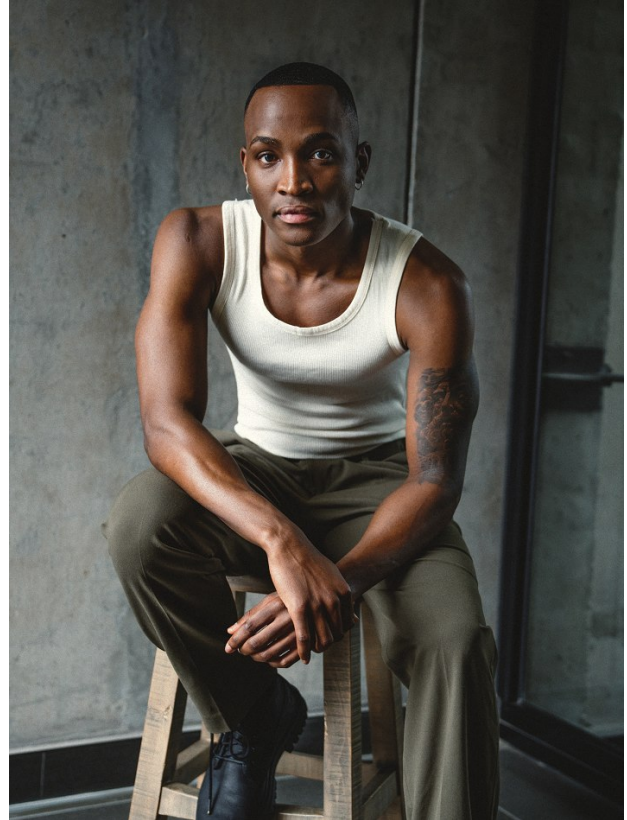

BOSS MODELS

CAPE TOWN

ABEL KIPASO

Height: 185cm Chest: 97cm Waist: 73cm Suit: 40 R Shoe: 10 UK Hair: Black Eyes: Brown

BOSS MODELS

CAPE TOWN

ABEL KIPASO

Height: 185cm Chest: 97cm Waist: 73cm Suit: 40 R Shoe: 10 UK Hair: Black Eyes: Brown

BOSS MODELS

CAPE TOWN

ABEL KIPASO

Height: 185cm Chest: 97cm Waist: 73cm Suit: 40 R Shoe: 10 UK Hair: Black Eyes: Brown

BOSS MODELS

CAPE TOWN

TREADS
for your
THREADS

Photographs Ian Engelbrecht

ABEL KIPASO

Height: 185cm Chest: 97cm Waist: 73cm Suit: 40 R Shoe: 10 UK Hair: Black Eyes: Brown

BOSS MODELS

CAPE TOWN

Image: Abel Kipaso represented by Boss Models Cape Town

ABEL KIPASO

Height: 185cm Chest: 97cm Waist: 73cm Suit: 40 R Shoe: 10 UK Hair: Black Eyes: Brown