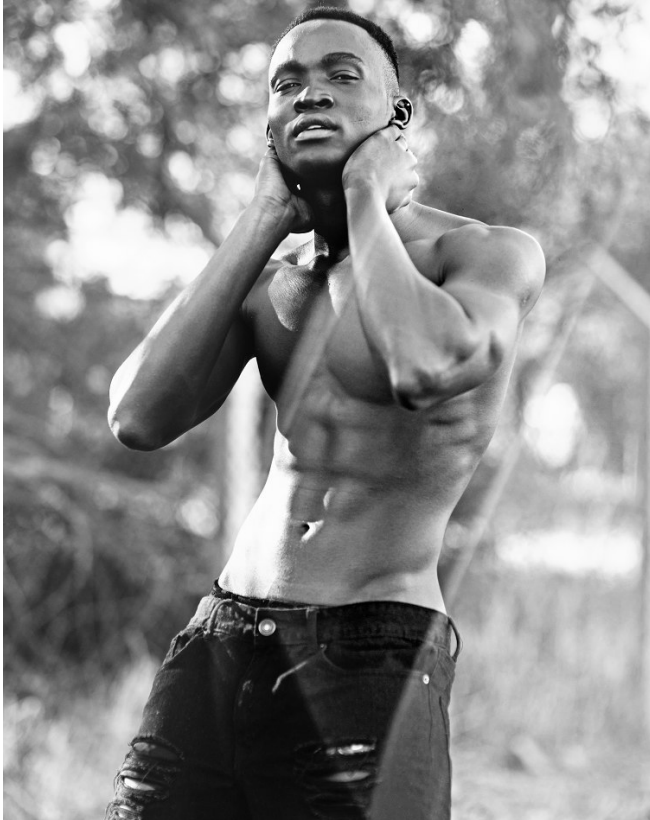

BOSS MODELS

CAPE TOWN

ABEL KIPASO

Height: 185cm Chest: 97cm Waist: 73cm Suit: 40 R Shoe: 10 UK Hair: Black Eyes: Brown

BOSS MODELS

CAPE TOWN

ABEL KIPASO

Height: 185cm Chest: 97cm Waist: 73cm Suit: 40 R Shoe: 10 UK Hair: Black Eyes: Brown

BOSS MODELS

CAPE TOWN

ABEL KIPASO

Height: 185cm Chest: 97cm Waist: 73cm Suit: 40 R Shoe: 10 UK Hair: Black Eyes: Brown

BOSS MODELS

CAPE TOWN

TREADS
for your
THREADS

Photographs Ian Engelbrecht

ABEL KIPASO

Height: 185cm Chest: 97cm Waist: 73cm Suit: 40 R Shoe: 10 UK Hair: Black Eyes: Brown

BOSS MODELS

CAPE TOWN

Image: Abel Kipaso represented by Boss Models Cape Town

ABEL KIPASO

Height: 185cm Chest: 97cm Waist: 73cm Suit: 40 R Shoe: 10 UK Hair: Black Eyes: Brown