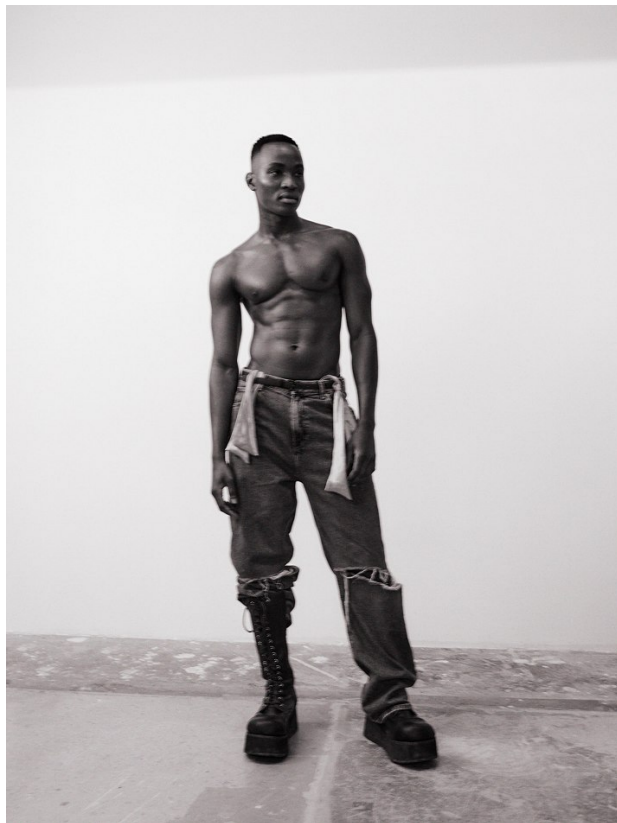

BOSS MODELS

CAPE TOWN

ABEL KIPASO

Height: 185cm Chest: 97cm Waist: 73cm Suit: 40 R Shoe: 10 UK Hair: Black Eyes: Brown

BOSS MODELS

CAPE TOWN

ABEL KIPASO

Height: 185cm Chest: 97cm Waist: 73cm Suit: 40 R Shoe: 10 UK Hair: Black Eyes: Brown

BOSS MODELS

CAPE TOWN

ABEL KIPASO

Height: 185cm Chest: 97cm Waist: 73cm Suit: 40 R Shoe: 10 UK Hair: Black Eyes: Brown

BOSS MODELS

CAPE TOWN

TREADS
for your
THREADS

Photographs Ian Engelbrecht

BOSS MODELS

CAPE TOWN

ABEL KIPASO

Height: 185cm Chest: 97cm Waist: 73cm Suit: 40 R Shoe: 10 UK Hair: Black Eyes: Brown