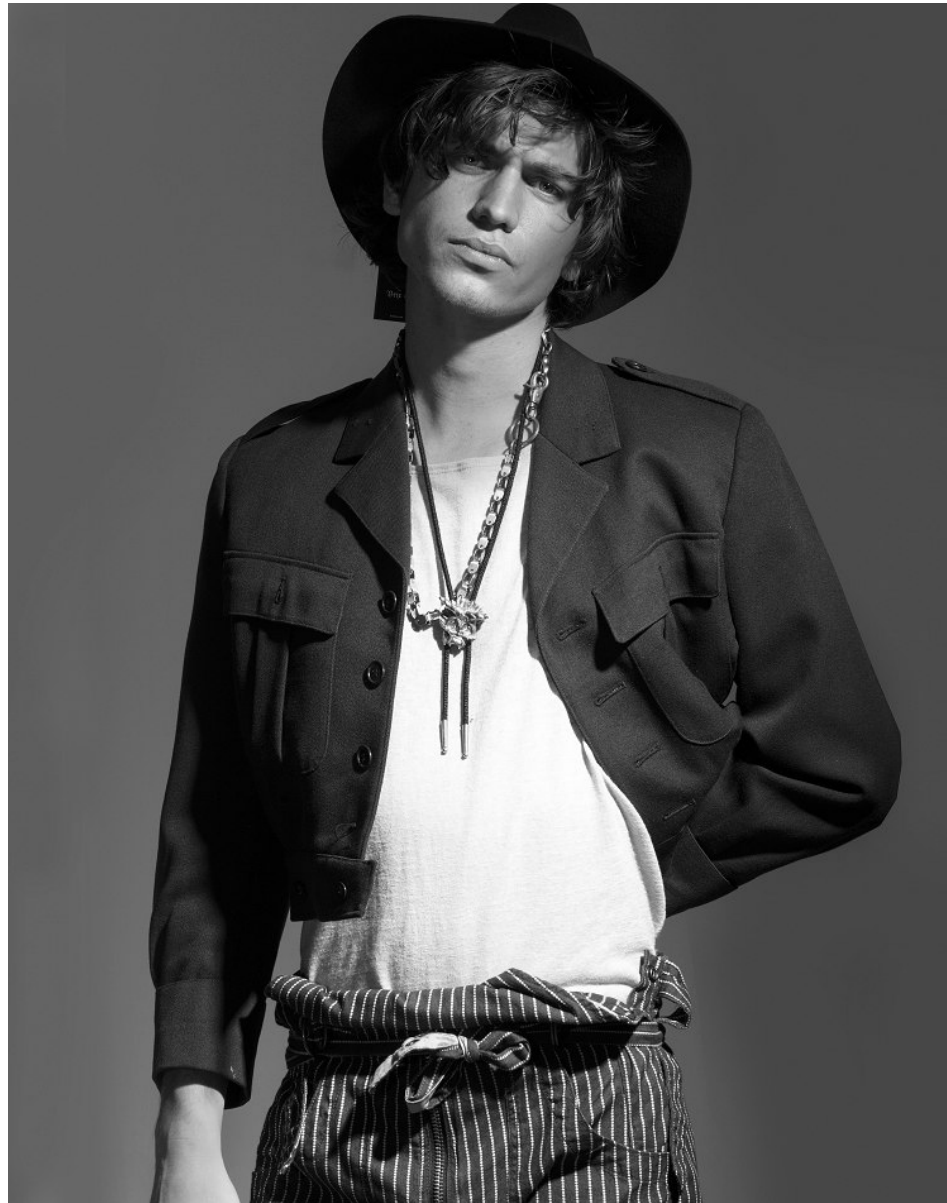

BOSS MODELS

CAPE TOWN

SEAN BLACK

Height: 184cm Chest: 98cm Waist: 87cm Suit: 38 R Shoe: 9 UK Hair: Light Brown Eyes: Green/Grey

BOSS MODELS

CAPE TOWN

SEAN BLACK

Height: 184cm Chest: 98cm Waist: 87cm Suit: 38 R Shoe: 9 UK Hair: Light Brown Eyes: Green/Grey

BOSS MODELS

CAPE TOWN

MEN

Shirts and polos in
bright colours,
Brazilian prints and
fine detailing

SEAN BLACK

Height: 184cm Chest: 98cm Waist: 87cm Suit: 38 R Shoe: 9 UK Hair: Light Brown Eyes: Green/Grey

BOSS MODELS