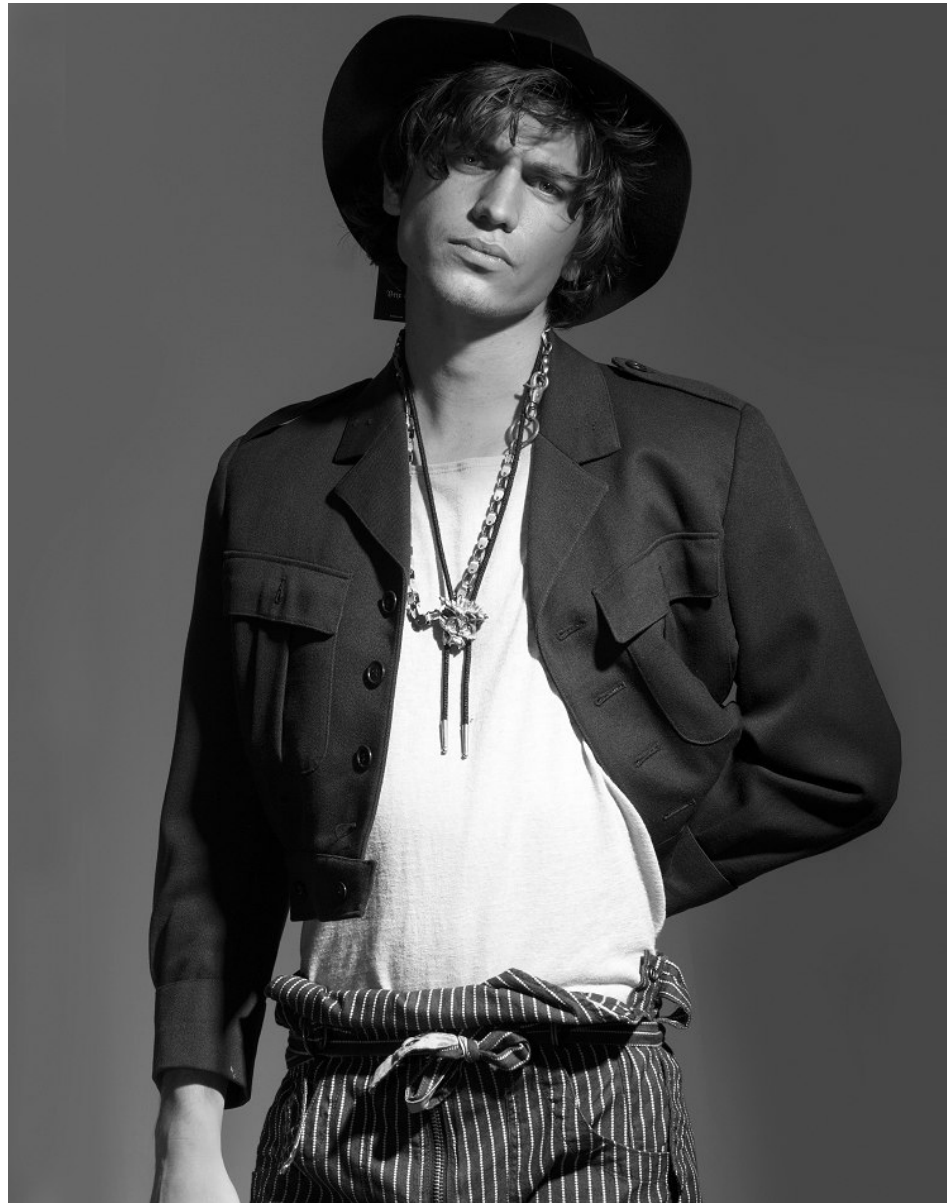

SEAN BLACK

BOSS MODELS

CAPE TOWN

Height: 184cm Chest: 95cm Waist: 78cm Suit: 38 R Shoe: 9 UK Hair: Light Brown Eyes: Green/Grey