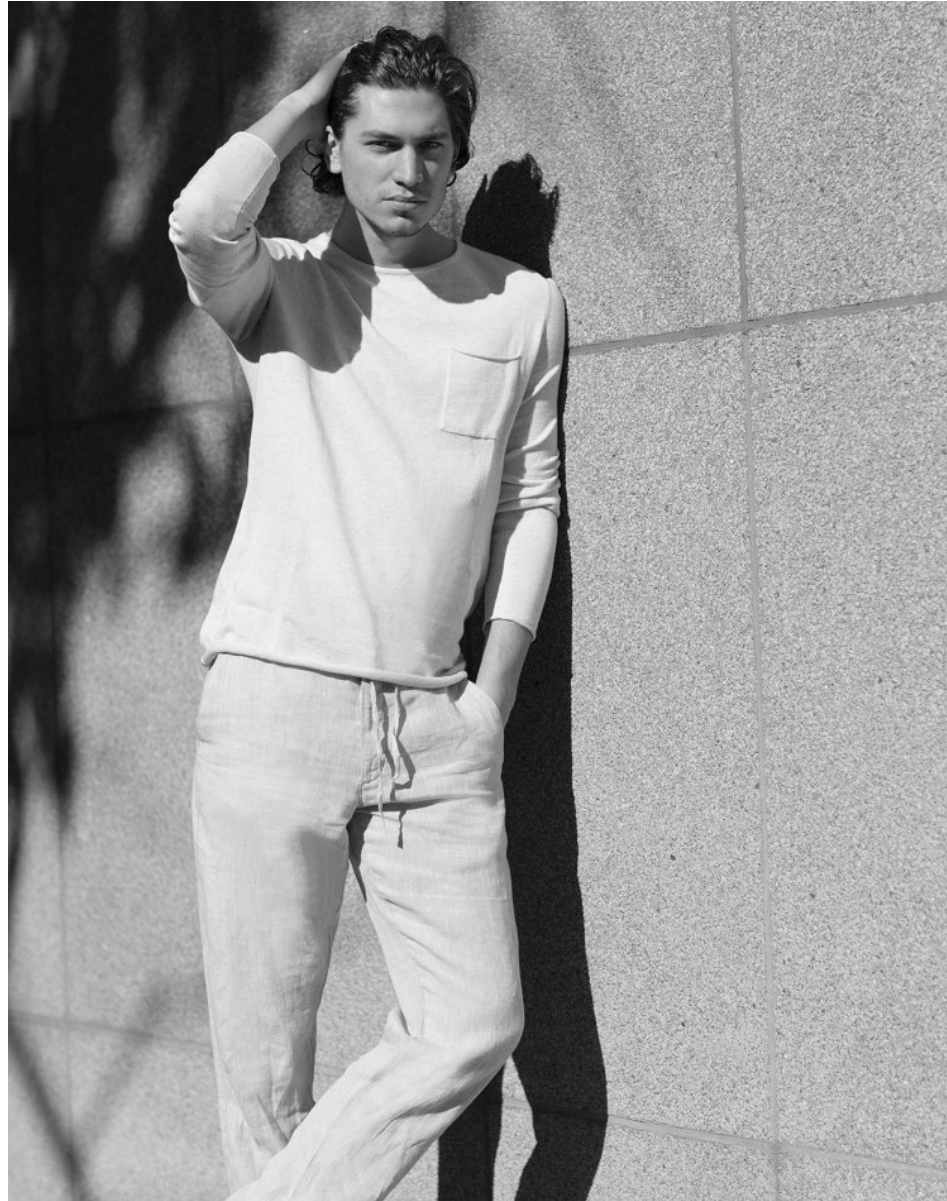

SEAN BLACK

BOSS MODELS

CAPE TOWN

Height: 184cm Chest: 98cm Waist: 87cm Suit: 38 R Shoe: 9 UK Hair: Light Brown Eyes: Green/Grey