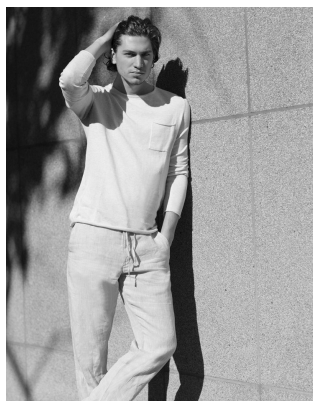

BOSS MODELS

CAPE TOWN

SEAN BLACK

Height: 184cm Chest: 98cm Waist: 87cm Suit: 38 R Shoe: 9 UK Hair: Light Brown Eyes: Green/Grey

BOSS MODELS

CAPE TOWN

SEAN BLACK

Height: 184cm Chest: 98cm Waist: 87cm Suit: 38 R Shoe: 9 UK Hair: Light Brown Eyes: Green/Grey