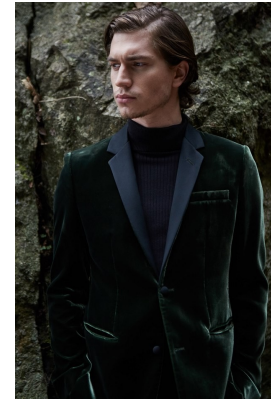

BOSS MODELS

CAPE TOWN

SEAN BLACK

Height: 184cm Chest: 98cm Waist: 87cm Suit: 38 R Shoe: 9 UK Hair: Light Brown Eyes: Green/Grey

BOSS MODELS

CAPE TOWN

SEAN BLACK

Height: 184cm Chest: 98cm Waist: 87cm Suit: 38 R Shoe: 9 UK Hair: Light Brown Eyes: Green/Grey