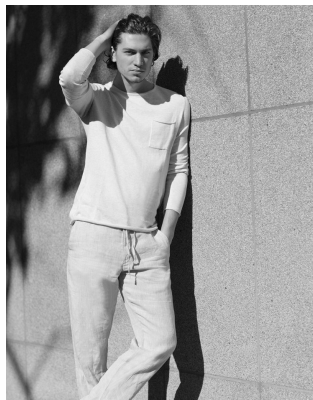

BOSS MODELS

CAPE TOWN

SEAN BLACK

Height: 184cm Chest: 95cm Waist: 78cm Suit: 38 R Shoe: 9 UK Hair: Light Brown Eyes: Green/Grey

BOSS MODELS

CAPE TOWN

SEAN BLACK

Height: 184cm Chest: 95cm Waist: 78cm Suit: 38 R Shoe: 9 UK Hair: Light Brown Eyes: Green/Grey