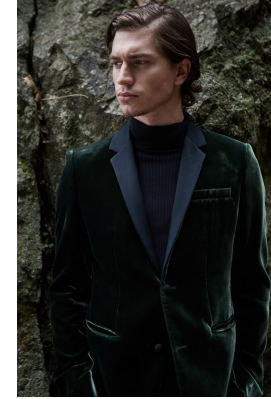

# BOSS MODELS

CAPE TOWN

## SEAN BLACK

Height: 184cm Chest: 98cm Waist: 87cm Suit: 38 R Shoe: 9 UK Hair: Light Brown Eyes: Green/Grey