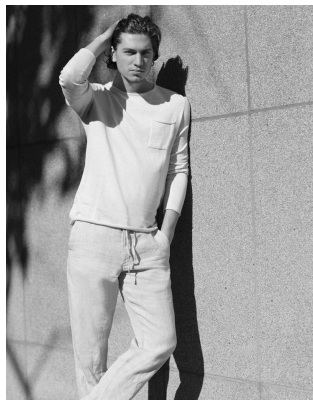

BOSS MODELS

CAPE TOWN

SEAN BLACK

Height: 184cm Chest: 98cm Waist: 87cm Suit: 38 R Shoe: 9 UK Hair: Light Brown Eyes: Green/Grey

BOSS MODELS

CAPE TOWN

SEAN BLACK

Height: 184cm Chest: 98cm Waist: 87cm Suit: 38 R Shoe: 9 UK Hair: Light Brown Eyes: Green/Grey