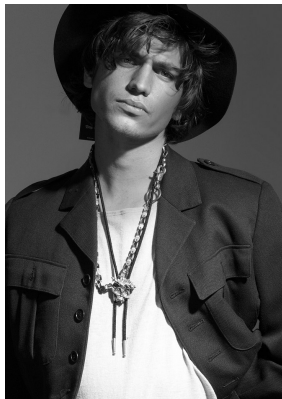

BOSS MODELS

CAPE TOWN

SEAN BLACK

Height: 184cm Chest: 98cm Waist: 87cm Suit: 38 R Shoe: 9 UK Hair: Light Brown Eyes: Green/Grey

BOSS MODELS

CAPE TOWN

SEAN BLACK

Height: 184cm Chest: 98cm Waist: 87cm Suit: 38 R Shoe: 9 UK Hair: Light Brown Eyes: Green/Grey