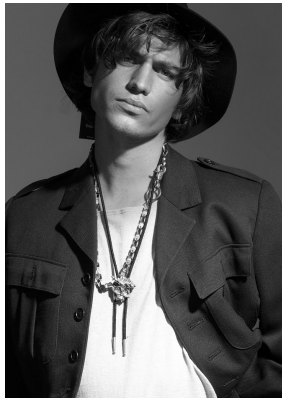

BOSS MODELS

CAPE TOWN

SEAN BLACK

Height: 184cm Chest: 98cm Waist: 87cm Suit: 38 R Shoe: 9 UK Hair: Light Brown Eyes: Green/Grey

BOSS MODELS

CAPE TOWN

SEAN BLACK

Height: 184cm Chest: 98cm Waist: 87cm Suit: 38 R Shoe: 9 UK Hair: Light Brown Eyes: Green/Grey