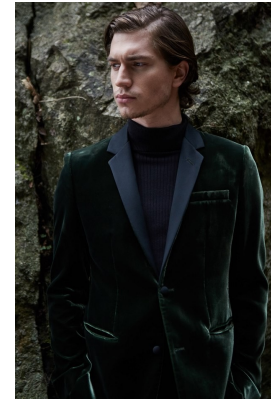

BOSS MODELS

CAPE TOWN

SEAN BLACK

Height: 184cm Chest: 95cm Waist: 78cm Suit: 38 R Shoe: 9 UK Hair: Light Brown Eyes: Green/Grey

BOSS MODELS

CAPE TOWN

SEAN BLACK

Height: 184cm Chest: 95cm Waist: 78cm Suit: 38 R Shoe: 9 UK Hair: Light Brown Eyes: Green/Grey