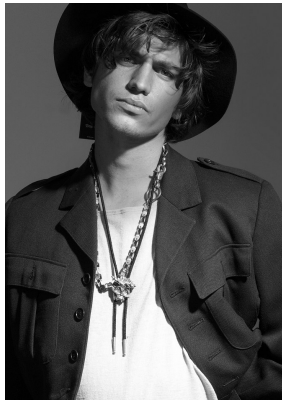

# BOSS MODELS

CAPE TOWN

## SEAN BLACK

Height: 184cm Chest: 98cm Waist: 87cm Suit: 38 R Shoe: 9 UK Hair: Light Brown Eyes: Green/Grey