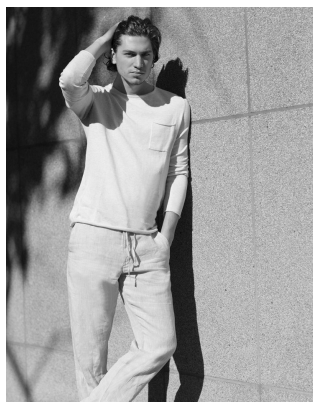

# BOSS MODELS

CAPE TOWN

## SEAN BLACK

Height: 184cm Chest: 98cm Waist: 87cm Suit: 38 R Shoe: 9 UK Hair: Light Brown Eyes: Green/Grey