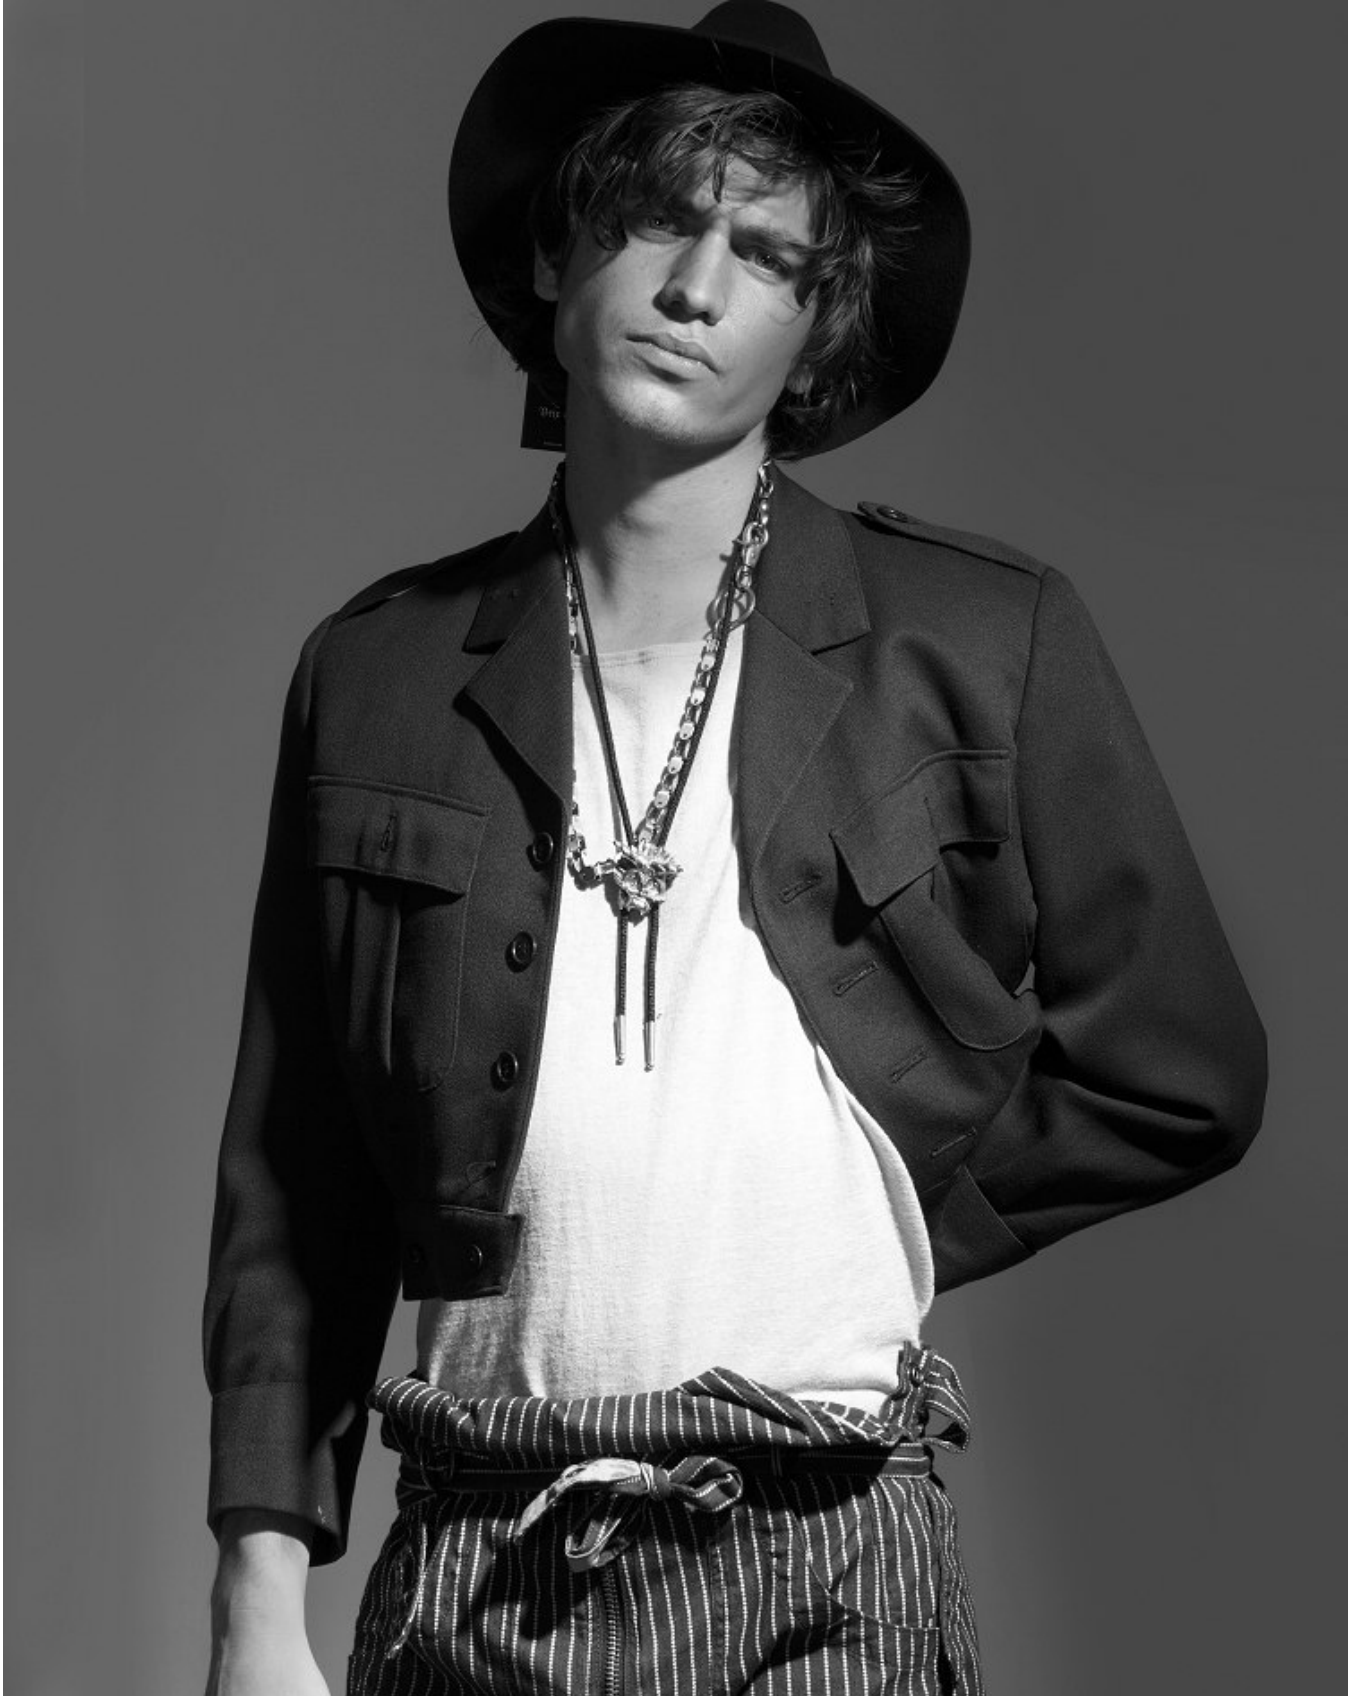

BOSS MODELS

CAPE TOWN

SEAN BLACK

Height: 184cm Chest: 98cm Waist: 87cm Suit: 38 R Shoe: 9 UK Hair: Light Brown Eyes: Green/Grey

BOSS MODELS

CAPE TOWN

SEAN BLACK

Height: 184cm Chest: 98cm Waist: 87cm Suit: 38 R Shoe: 9 UK Hair: Light Brown Eyes: Green/Grey

BOSS MODELS

CAPE TOWN

SEAN BLACK

Height: 184cm Chest: 98cm Waist: 87cm Suit: 38 R Shoe: 9 UK Hair: Light Brown Eyes: Green/Grey

BOSS MODELS

CAPE TOWN

MEN

Shirts and polos in
bright colours,
Brazilian prints and
fine detailing